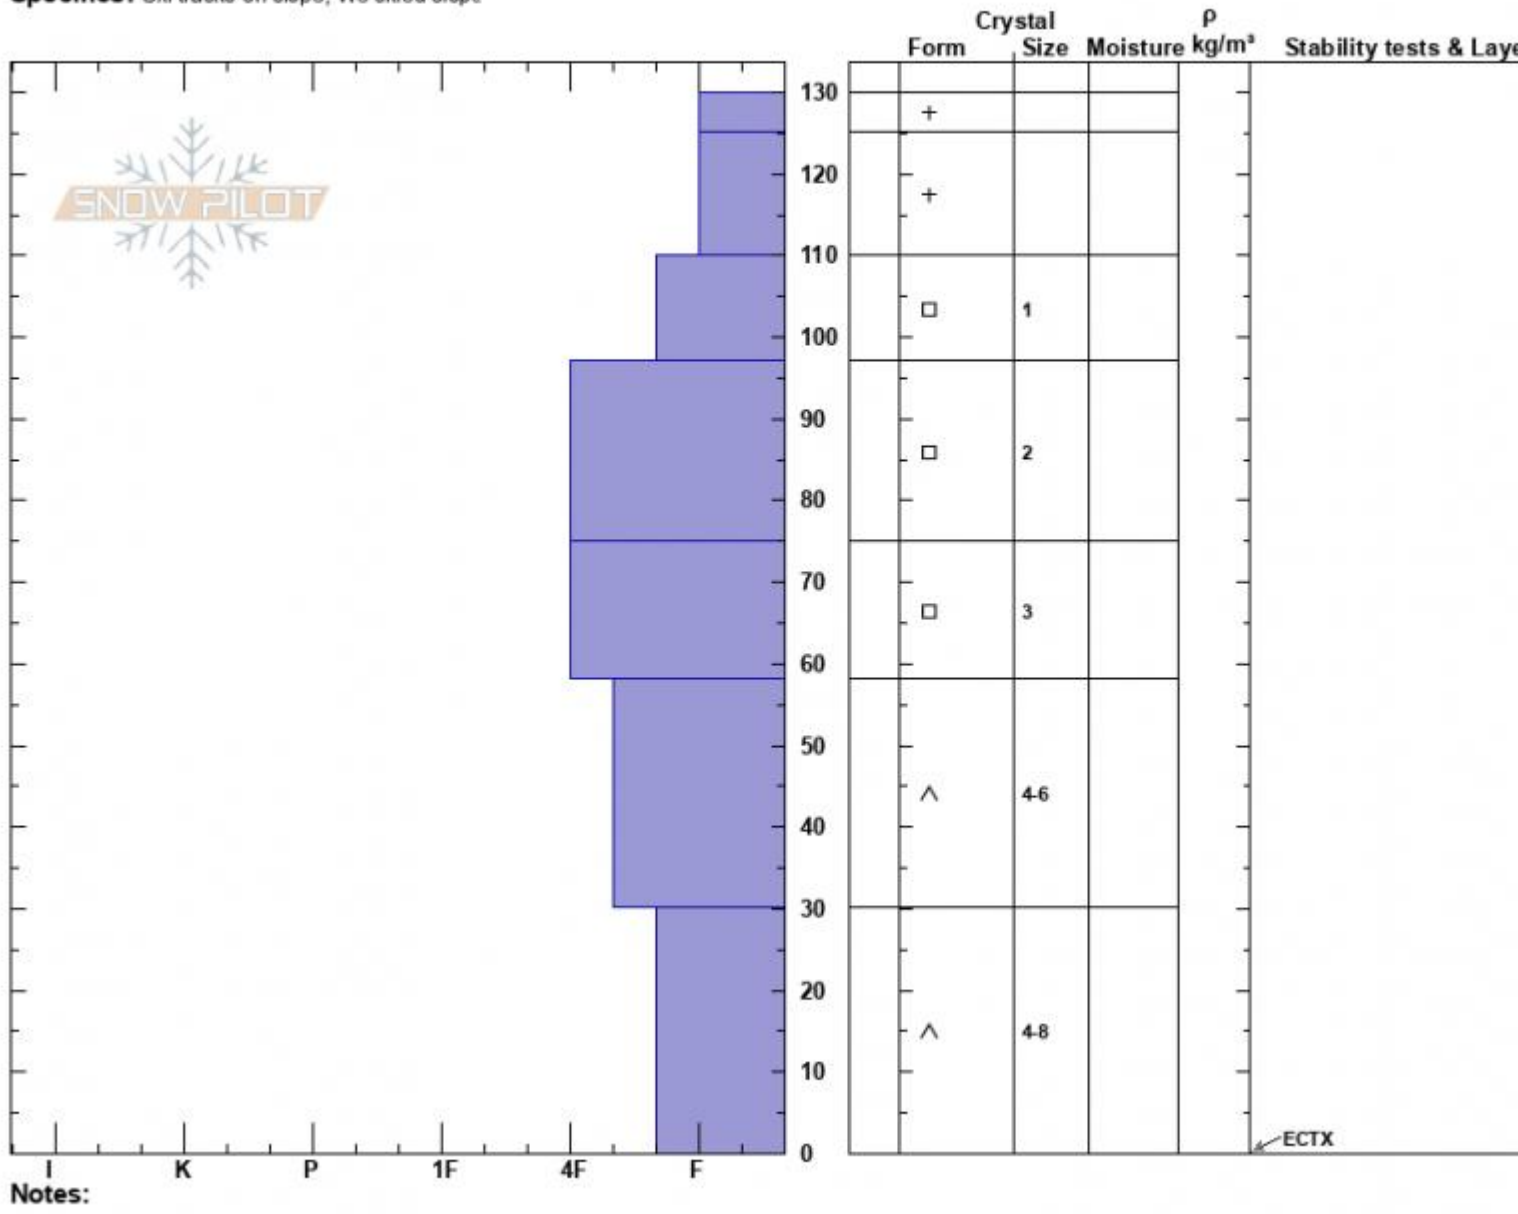

Mt Ellis ridge - low  
 Gallatin Range-N  
 MT  
 Elevation: 7800 ft  
 Aspect: 60°  
 Specifics: Ski tracks on slope; We skied slope

Ian Hoyer  
 01/24/2023 - 12:00pm  
 Co-ord: 45.57532N, -110.94972W  
 Slope Angle: 36°  
 Wind Loading: no

Stability: Good  
 Air Temperature:  
 Sky Cover: OVC  
 Precipitation: NO  
 Wind: Calm

HS:130  
 PF:80 30-0cm: Problematic layer  
 PS: 30

Advisory Region  
 Northern Gallatin  
 Longitude  
 -110.96W  
 Latitude  
 45.58N  
 Northern Gallatin, 2023-01-24