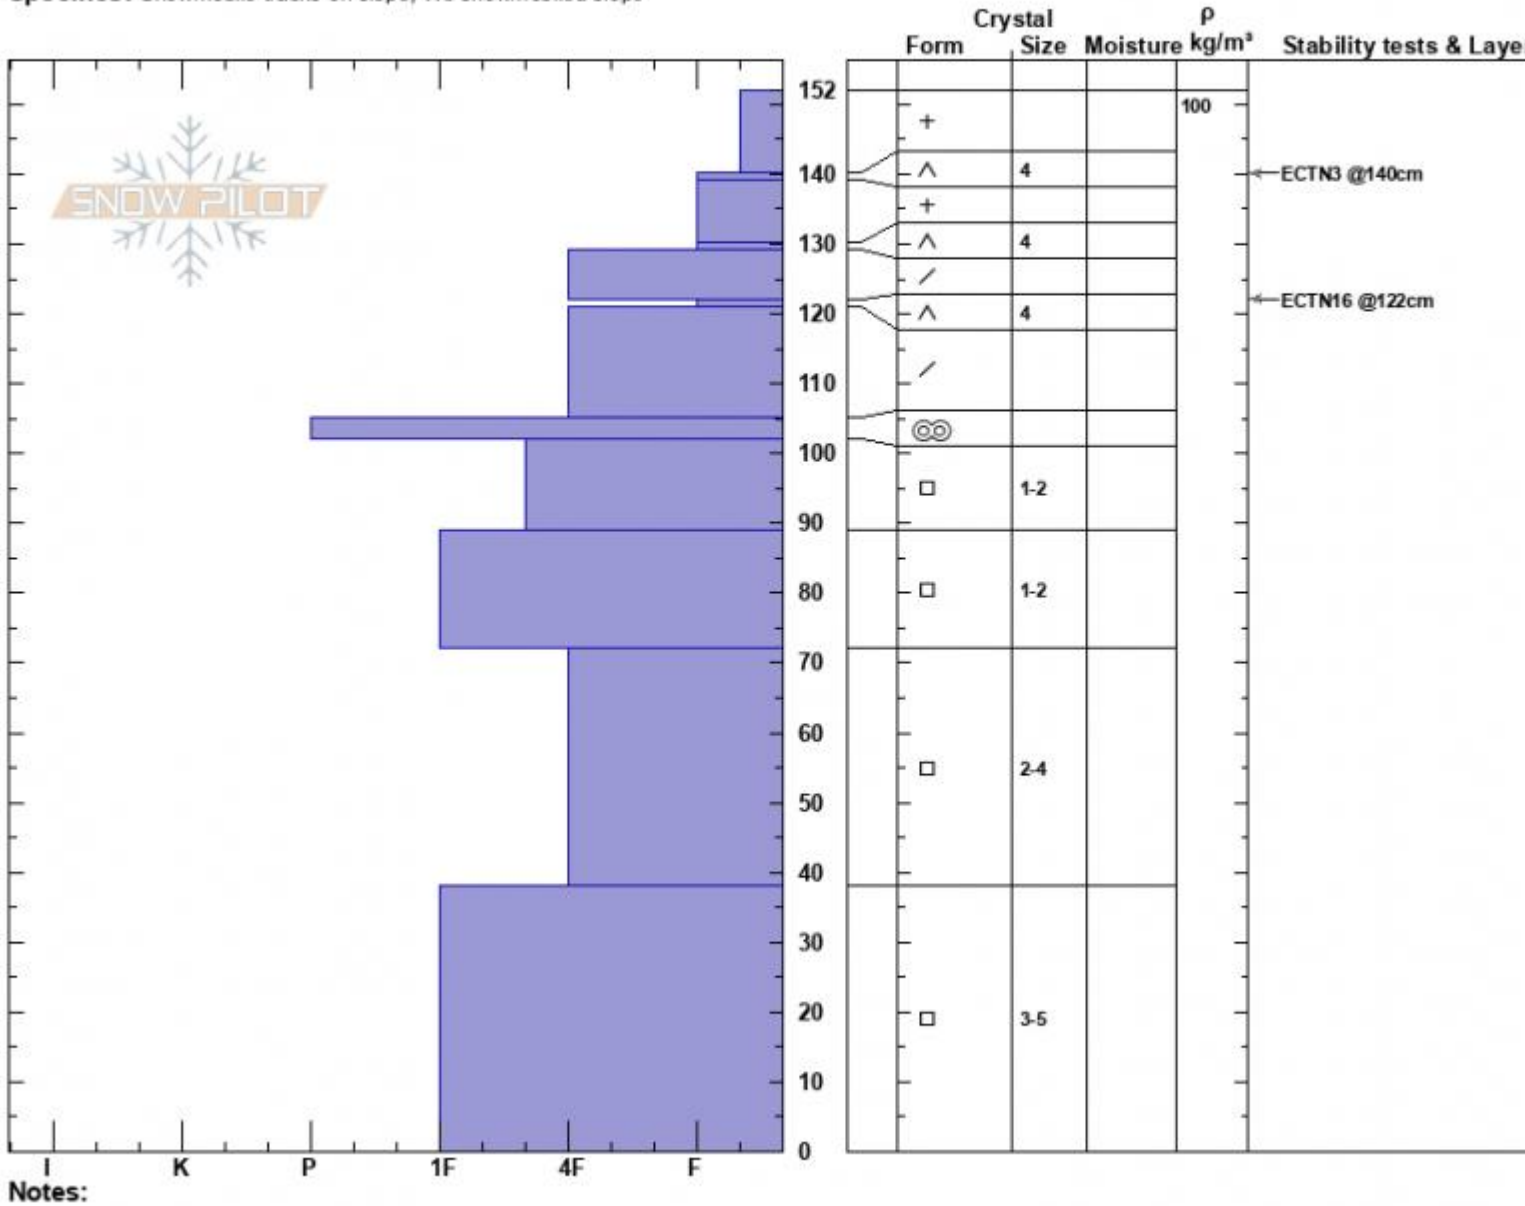

1st Yellowmule
 Madison Range-N
 MT
 Elevation: 9200 ft
 Aspect: 355°
 Specifics: Snowmobile tracks on slope; We snowmobiled slope

Ian Hoyer
 01/26/2023 - 10:00am
 Co-ord: 45.17512N, -111.38250W
 Slope Angle: 30°
 Wind Loading: no

Stability: Fair
 Air Temperature:
 Sky Cover: OVC
 Precipitation: S-1
 Wind: W Light Breeze

HS:152 Layer Notes:
 PF:60 122-121cm:Problematic layer

Advisory Region
 Northern Madison
 Longitude
 -111.38W
 Latitude
 45.17N
 Northern Madison, 2023-01-26