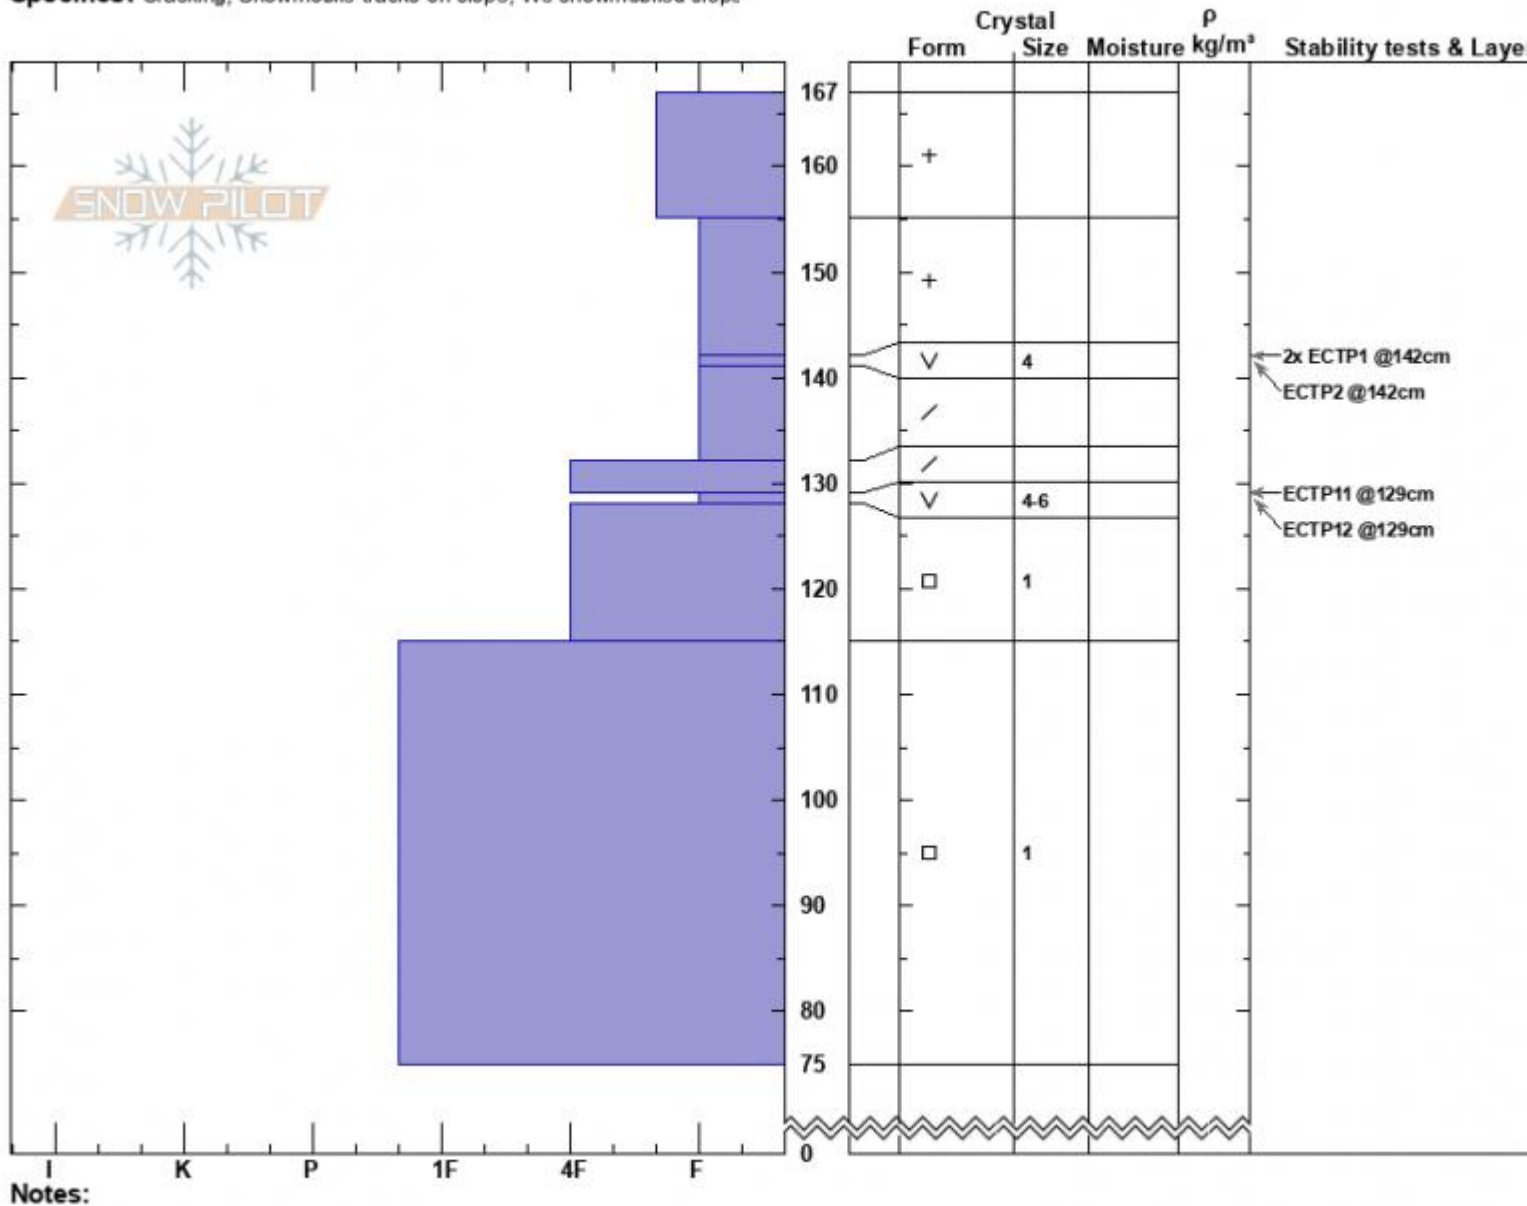

2nd Yellowmule  
Madison Range-N  
MT

Elevation: 9400 ft  
Aspect: 60°

Specifics: Cracking; Snowmobile tracks on slope; We snowmobiled slope

Ian Hoyer  
01/26/2023 - 11:00am  
Co-ord: 45.17751N, -111.40103W  
Slope Angle: 25°  
Wind Loading: previous

Stability: Poor  
Air Temperature:  
Sky Cover: OVC  
Precipitation: NO  
Wind: NW Moderate

HS:167 Layer Notes:  
129-128cm: Problematic layer

Notes:  
Advisory Region  
Northern Madison  
Longitude  
-111.38W  
Latitude  
45.17N  
Northern Madison, 2023-01-26