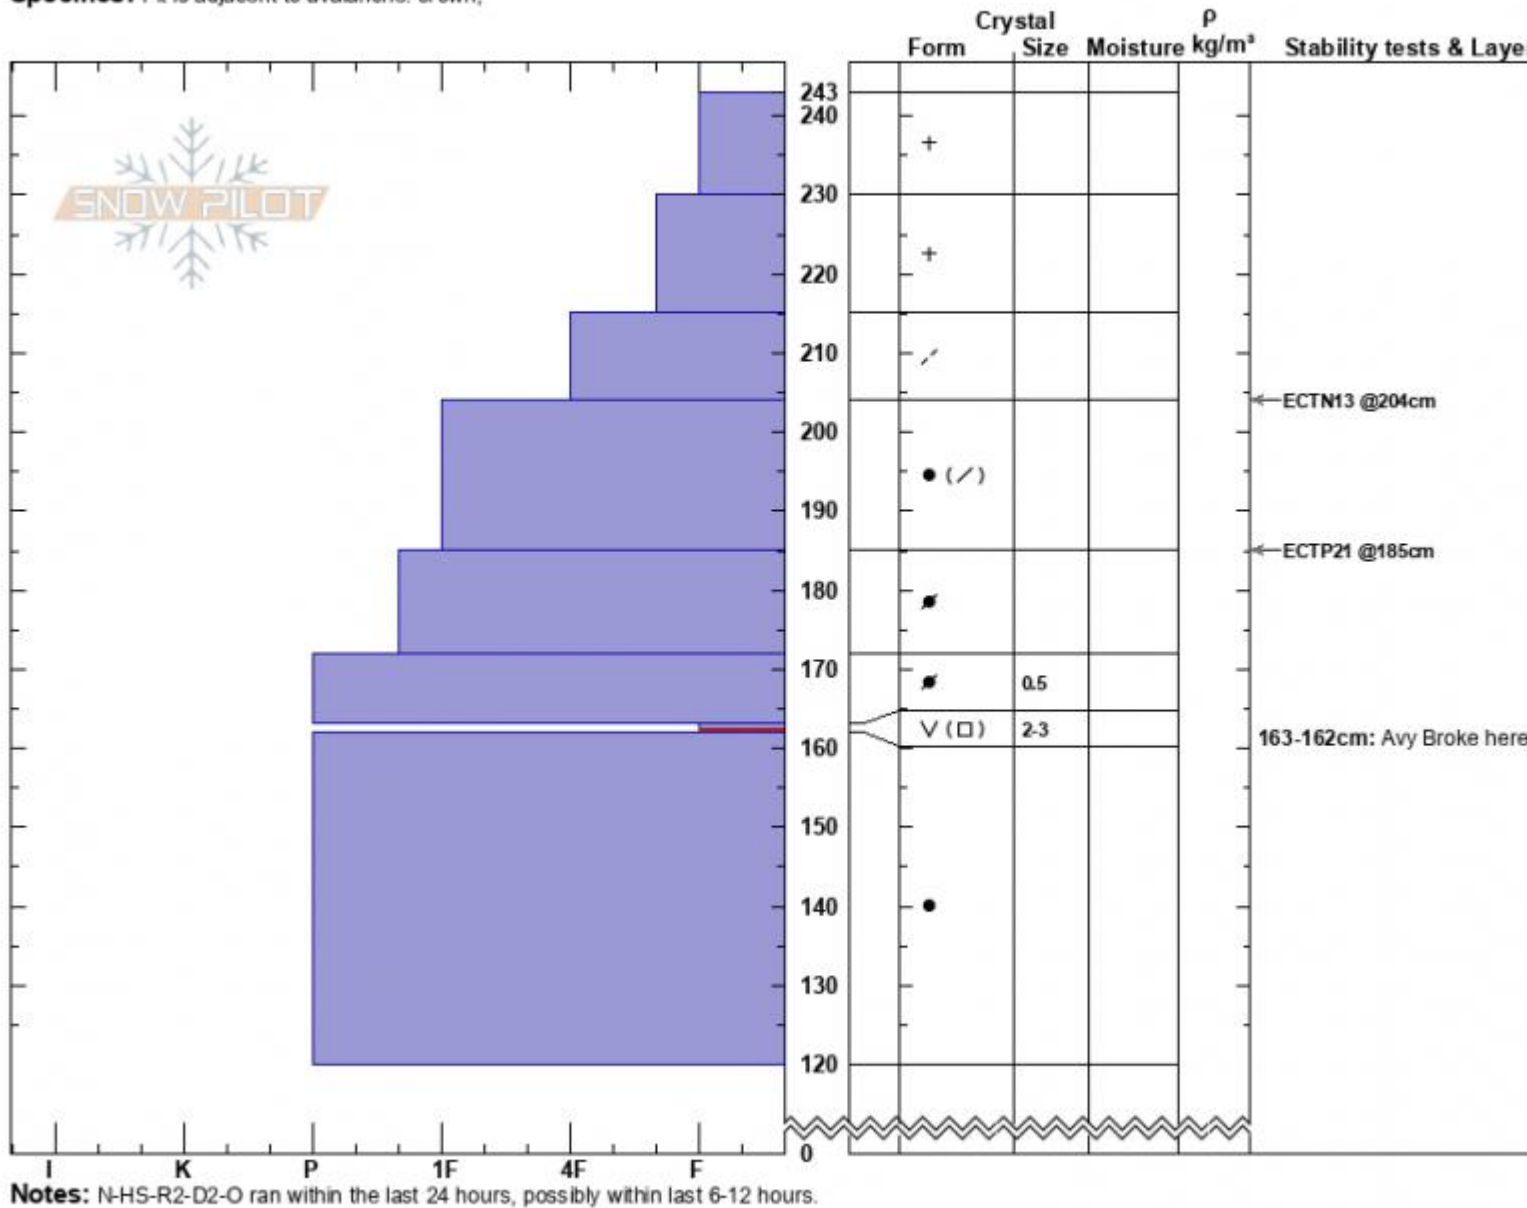

Sunlight Basin, Crown  
 Madison Range-S  
 MT  
 Elevation: 9469 ft  
 Aspect: 75°  
 Specifics: Pit is adjacent to avalanche: crown;

Alex Marienthal  
 01/28/2023 - 11:25am  
 Co-ord: 44.97474N, -111.31396W  
 Slope Angle: 37°  
 Wind Loading: previous

Stability: Poor  
 Air Temperature: -17°C  
 Sky Cover: OVC  
 Precipitation: S-1  
 Wind: NE Calm

HS:243  
 Layer Notes:  
 163-162cm: Avy Broke here  
 163-162cm: Problematic layer

Advisory Region  
 Southern Madison  
 Longitude  
 -111.31W  
 Latitude  
 44.97N

**Avalanche Details:** [Many natural slides in Taylor Fork Southern Madison, 2023-01-28](#)