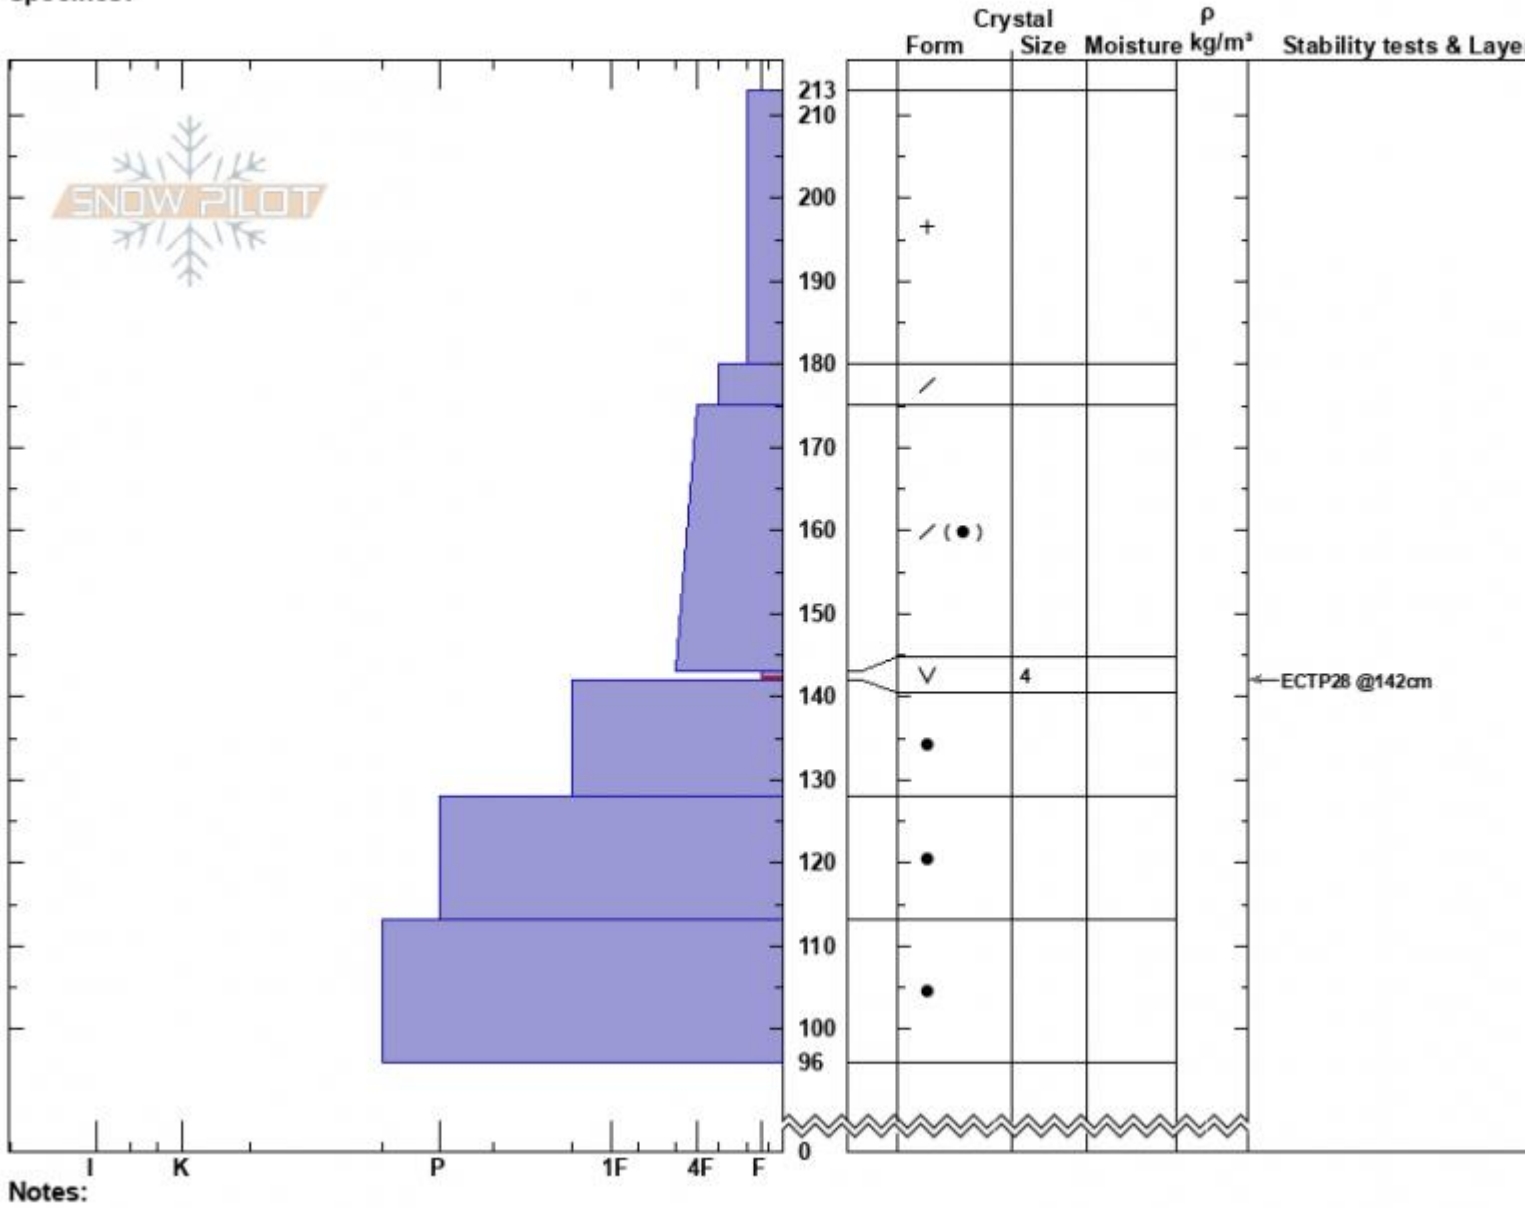

Almost Died  
 Cooke City  
 MT  
 Elevation: 9497 ft  
 Aspect: 57°  
 Specifics:

Alex Haddad  
 01/30/2023 - 9:32am  
 Co-ord: 45.05048N, -109.93185W  
 Slope Angle: 26°  
 Wind Loading: no

Stability: Poor  
 Air Temperature:  
 Sky Cover: CLR  
 Precipitation: NO  
 Wind: Calm

HS:213 Layer Notes:  
 PF:45 143-142cm:Problematic layer

Advisory Region  
 Cooke City  
 Longitude  
 -109.95W  
 Latitude  
 45.06N  
 Cooke City, 2023-01-30