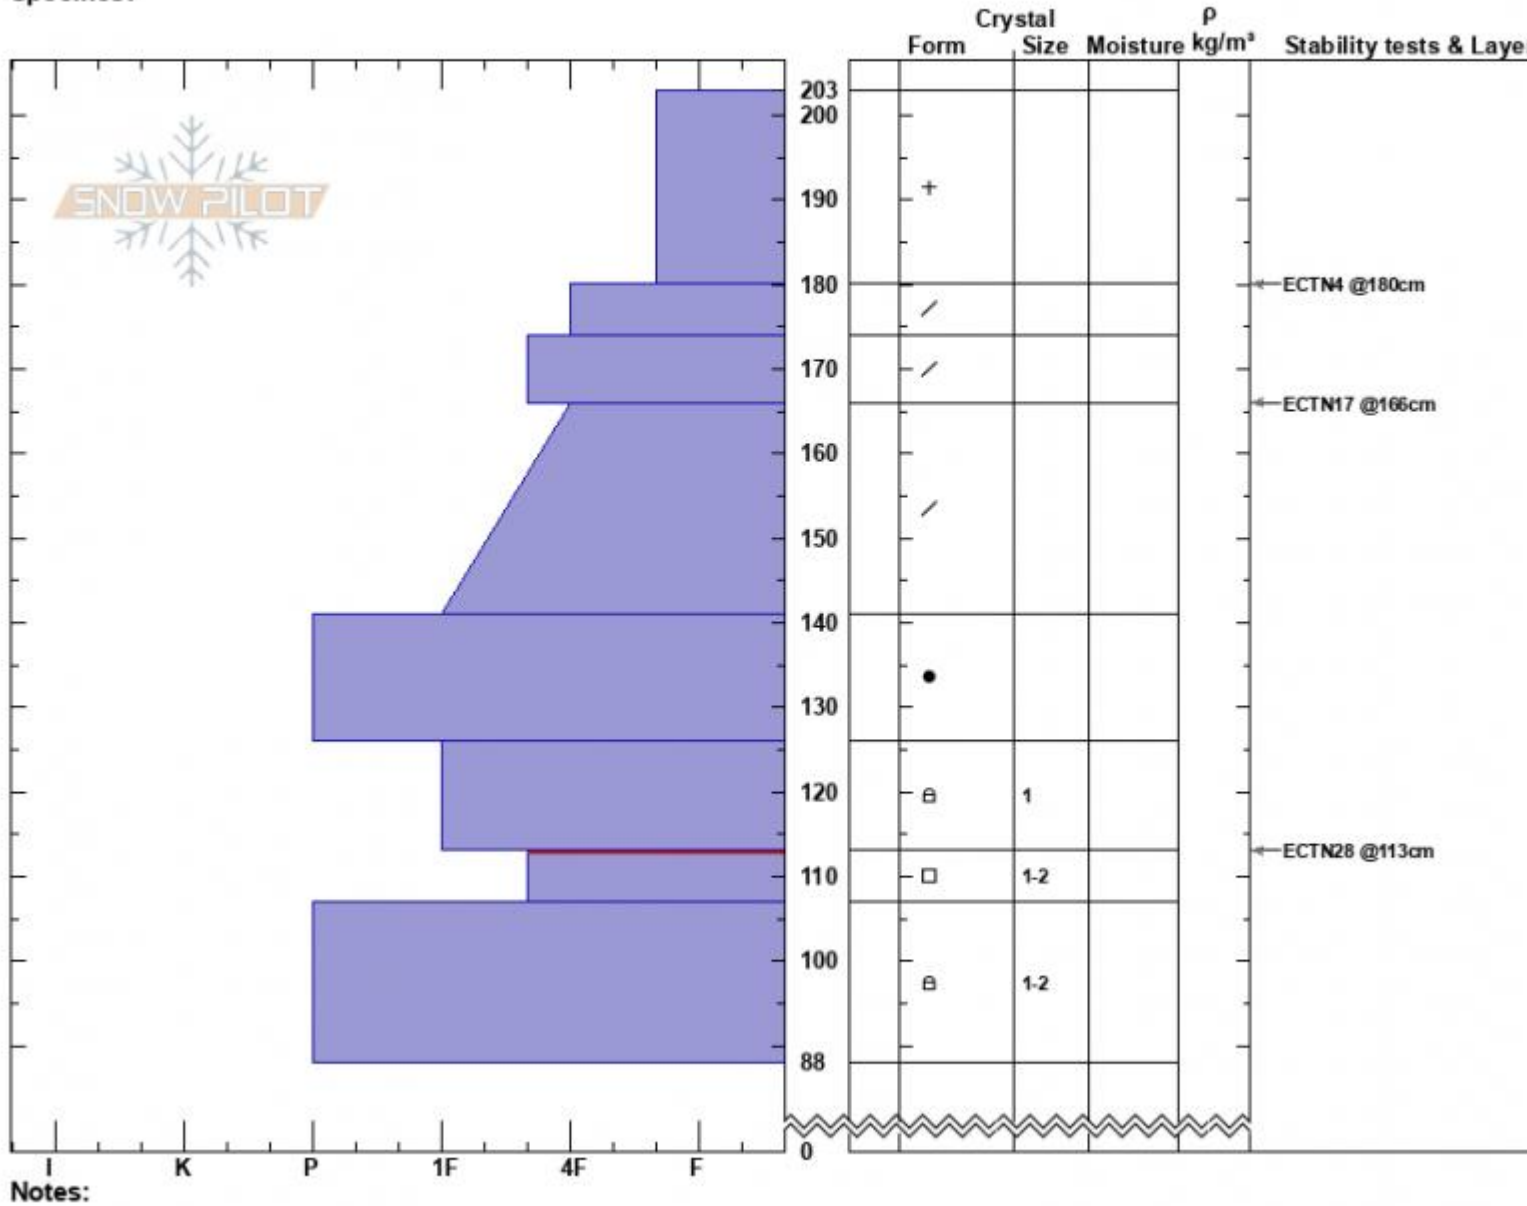

Maid Basin
 Gallatin Range-N
 MT
 Elevation: 9142 ft
 Aspect: 310°
 Specifics:

Dave Zinn
 02/08/2023 - 12:30pm
 Co-ord: 45.41474N, -110.97401W
 Slope Angle: 26°
 Wind Loading: no

Stability: Good
 Air Temperature:
 Sky Cover: OVC
 Precipitation: NO
 Wind: W Moderate

HS:203 Layer Notes:
 PF:60 113-107cm:Problematic layer

Advisory Region
 Northern Gallatin
 Longitude
 -110.97W
 Latitude
 45.42N
 Northern Gallatin, 2023-02-09