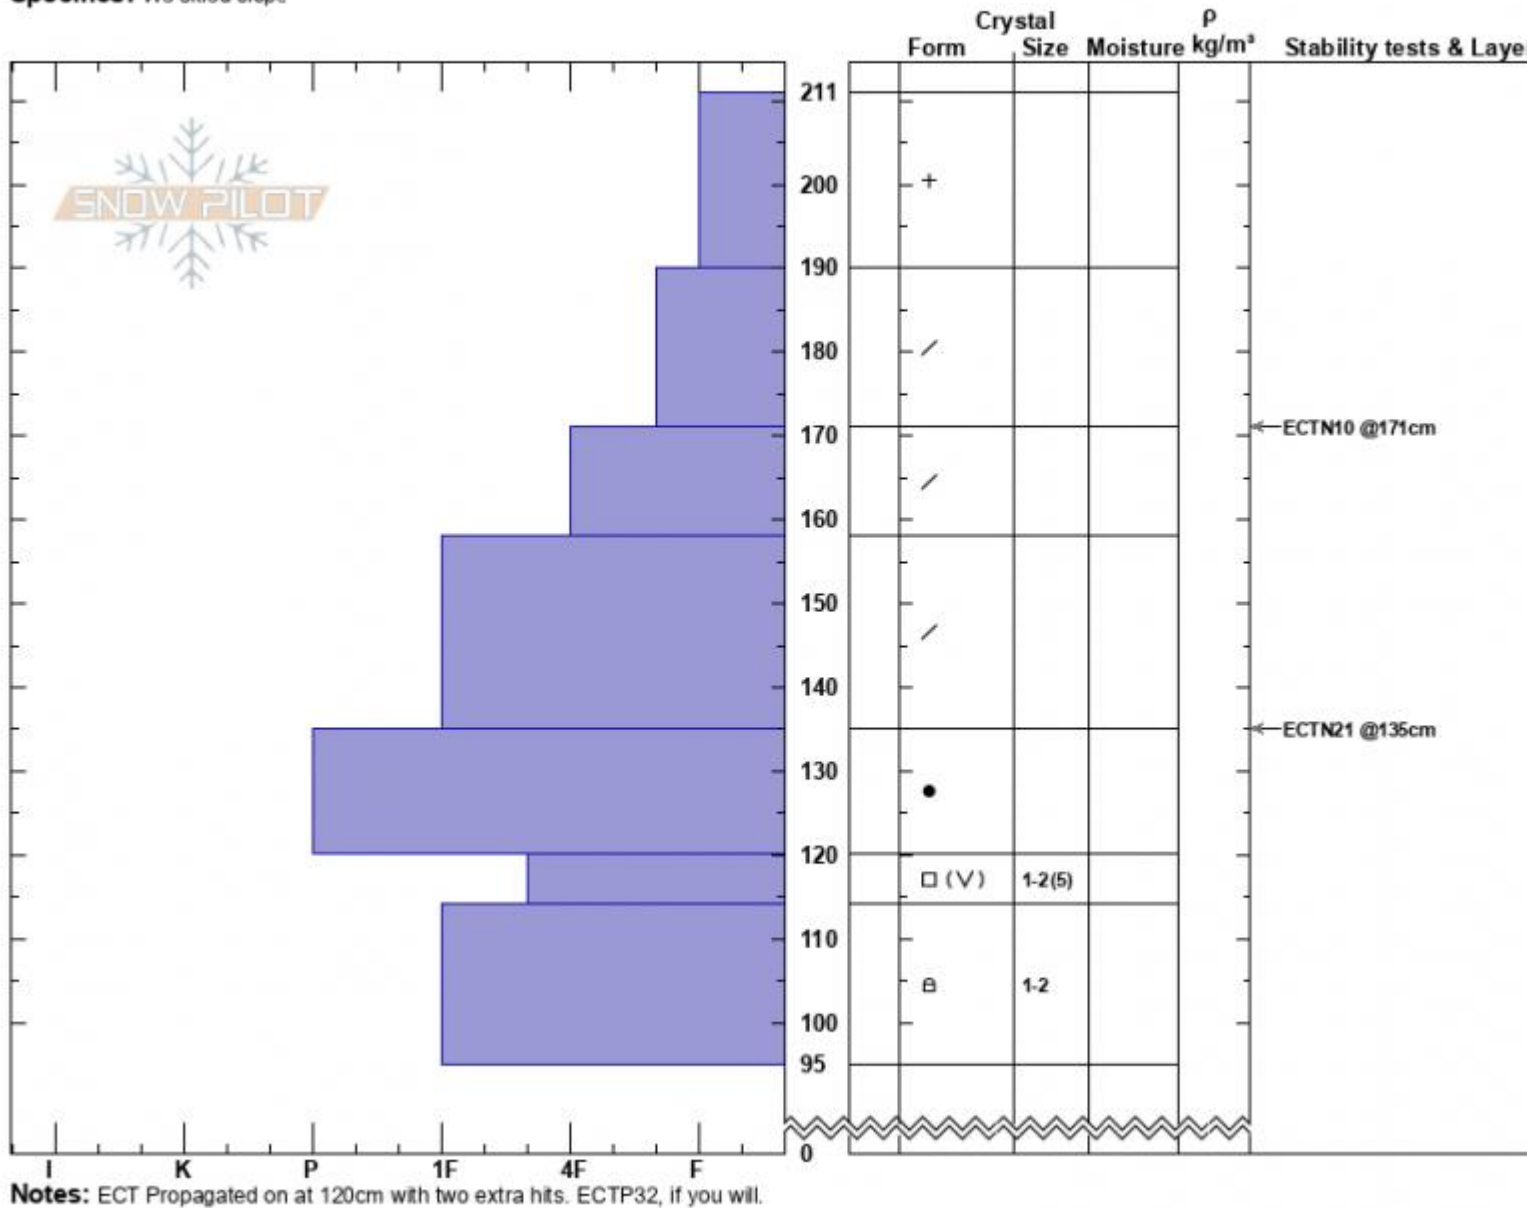

Maid South Trees
 Gallatin Range-N
 MT
 Elevation: 9392 ft
 Aspect: 170°
 Specifics: We skied slope

Dave Zinn
 02/08/2023 - 1:45pm
 Co-ord: 45.41756N, -110.97824W
 Slope Angle: 21°
 Wind Loading: no

Stability: Fair
 Air Temperature:
 Sky Cover: OVC
 Precipitation: S-1
 Wind: W Moderate

HS:211 Layer Notes:
 PF:50 120-114cm:Problematic layer

Advisory Region
 Northern Gallatin
 Longitude
 -110.97W
 Latitude
 45.42N
 Northern Gallatin, 2023-02-09