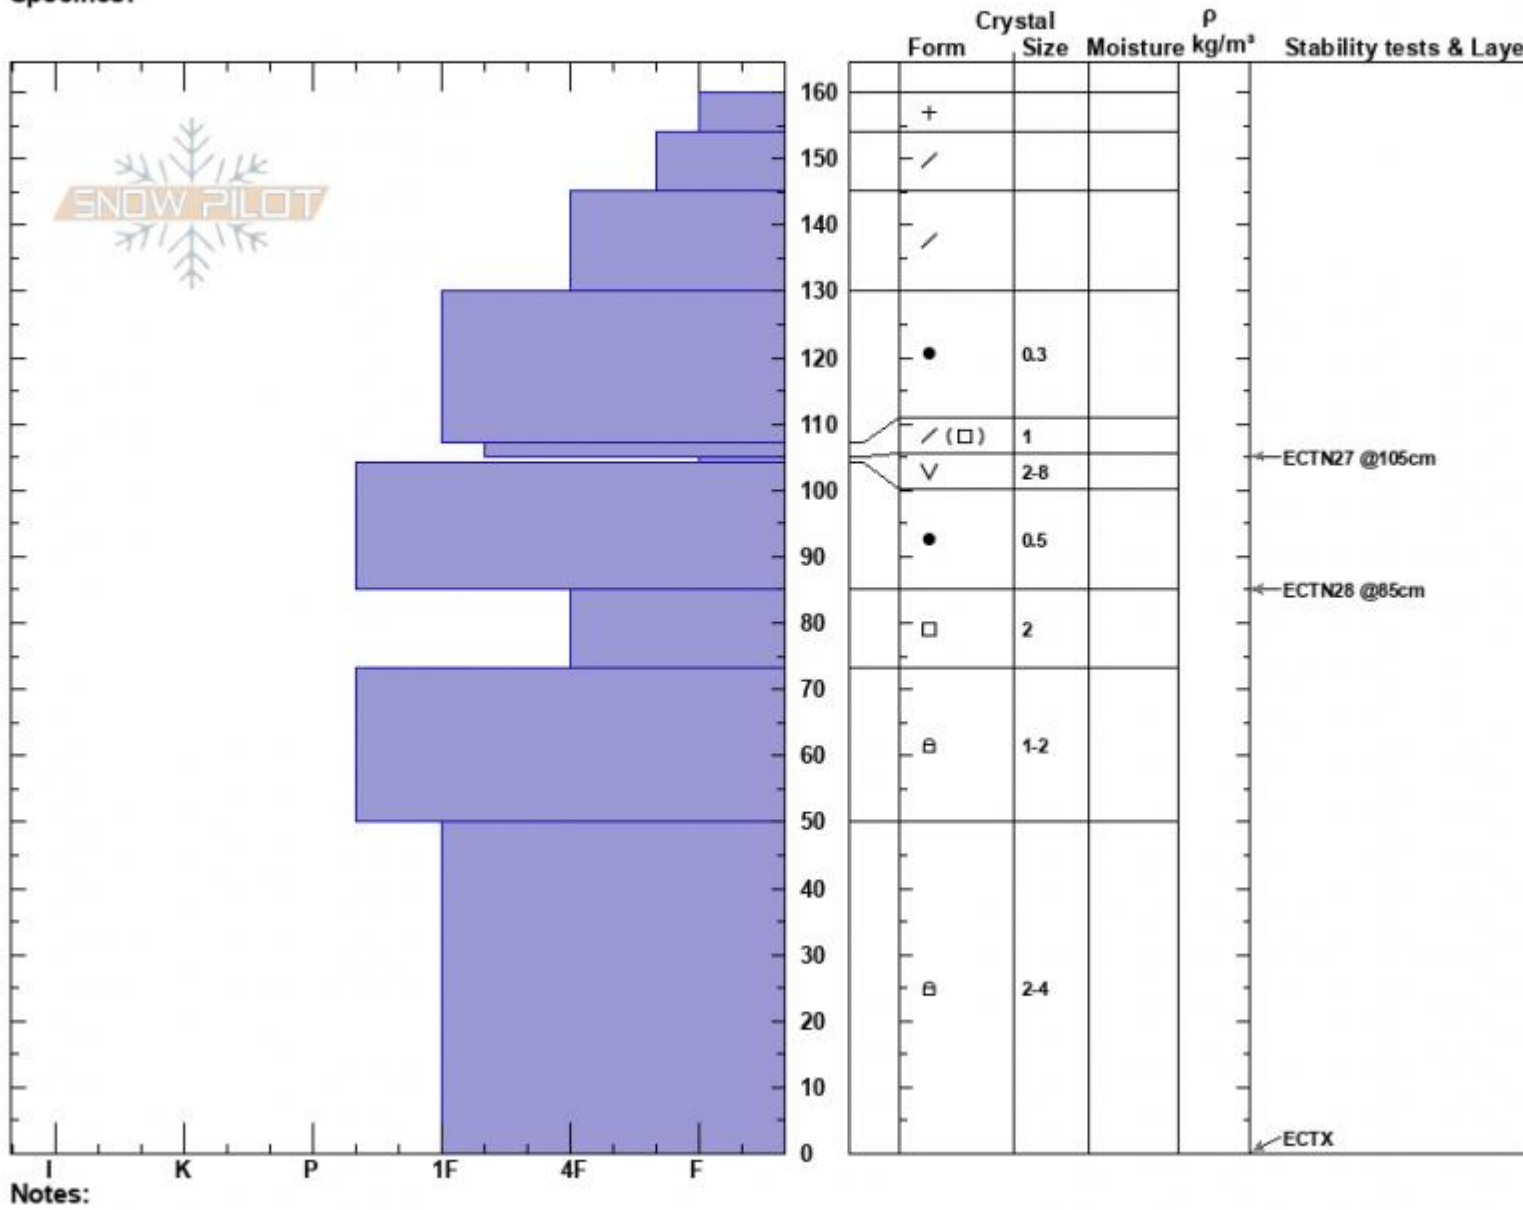

BeehiveBasin-Tyler's
 Madison Range-N
 MT
 Elevation: 9069 ft
 Aspect: 270°
 Specifics:

Alex Marienthal
 02/04/2023 - 11:25am
 Co-ord: 45.32350N, -111.38234W
 Slope Angle: 27°
 Wind Loading: previous

Stability: Fair
 Air Temperature: -5°C
 Sky Cover: BKN
 Precipitation: NO
 Wind: W Moderate

HS:160 **Layer Notes:**
 105-104cm:Problematic layer

Advisory Region
 Northern Madison
 Longitude
 -111.39W
 Latitude
 45.34N
 Northern Madison, 2023-02-04