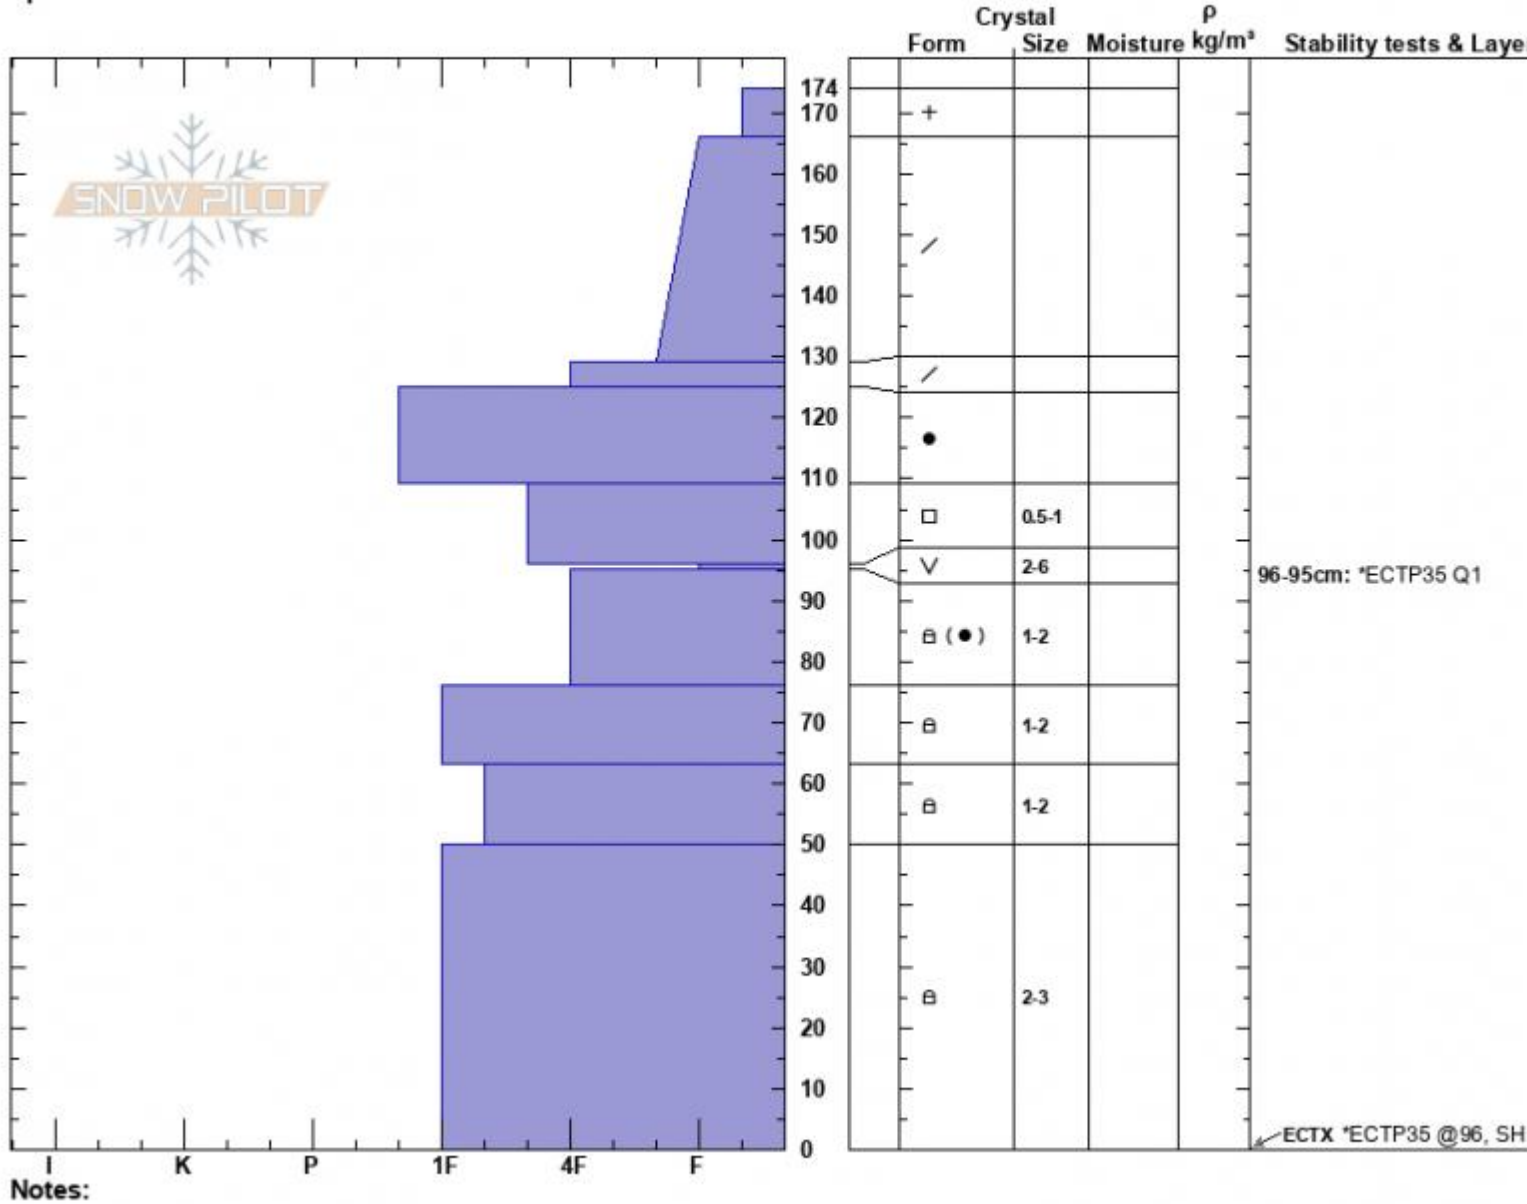

Middle/BearBasn  
 Madison Range-N  
 MT  
 Elevation: 9230 ft  
 Aspect: 90°  
 Specifics:

Alex Mariantal  
 02/04/2023 - 12:45pm  
 Co-ord: 45.32635N, -111.38205W  
 Slope Angle: 28°  
 Wind Loading: previous

Stability: Fair  
 Air Temperature:  
 Sky Cover: BKN  
 Precipitation: NO  
 Wind: Calm

HS:174 **Layer Notes:**  
 96-95cm: \*ECTP35 Q1  
 96-95cm: Problematic layer

Advisory Region  
 Northern Madison  
 Longitude  
 -111.39W  
 Latitude  
 45.34N  
 Northern Madison, 2023-02-04