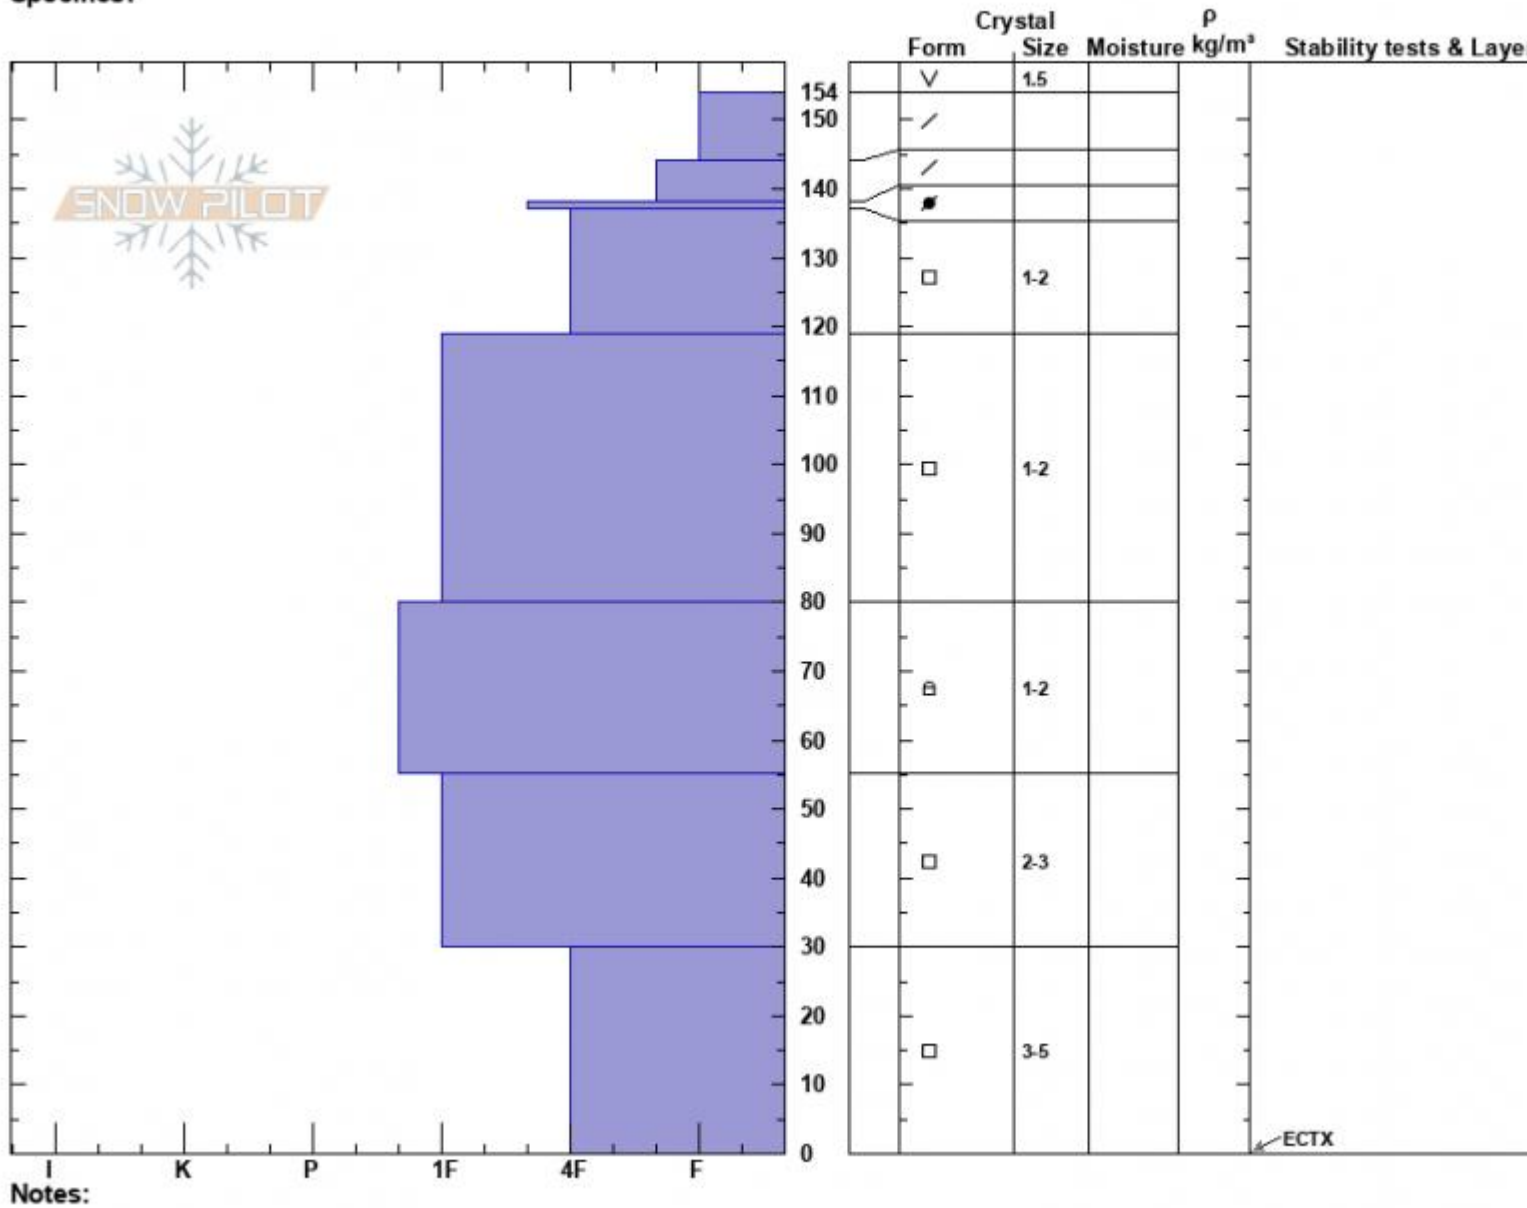

Carrot Basin  
 Madison Range-N  
 MT  
 Elevation: 9140 ft  
 Aspect: 35°  
 Specifics:

Alex Marienthal  
 02/10/2023 - 12:40pm  
 Co-ord: 44.96121N, -111.33147W  
 Slope Angle: 32°  
 Wind Loading: previous

Stability: Good  
 Air Temperature:  
 Sky Cover: CLR  
 Precipitation: NO  
 Wind: SW Moderate

HS:154 Layer Notes:

Advisory Region  
 Southern Madison  
 Longitude  
 -111.27W  
 Latitude  
 45.06N  
 Southern Madison, 2023-02-10