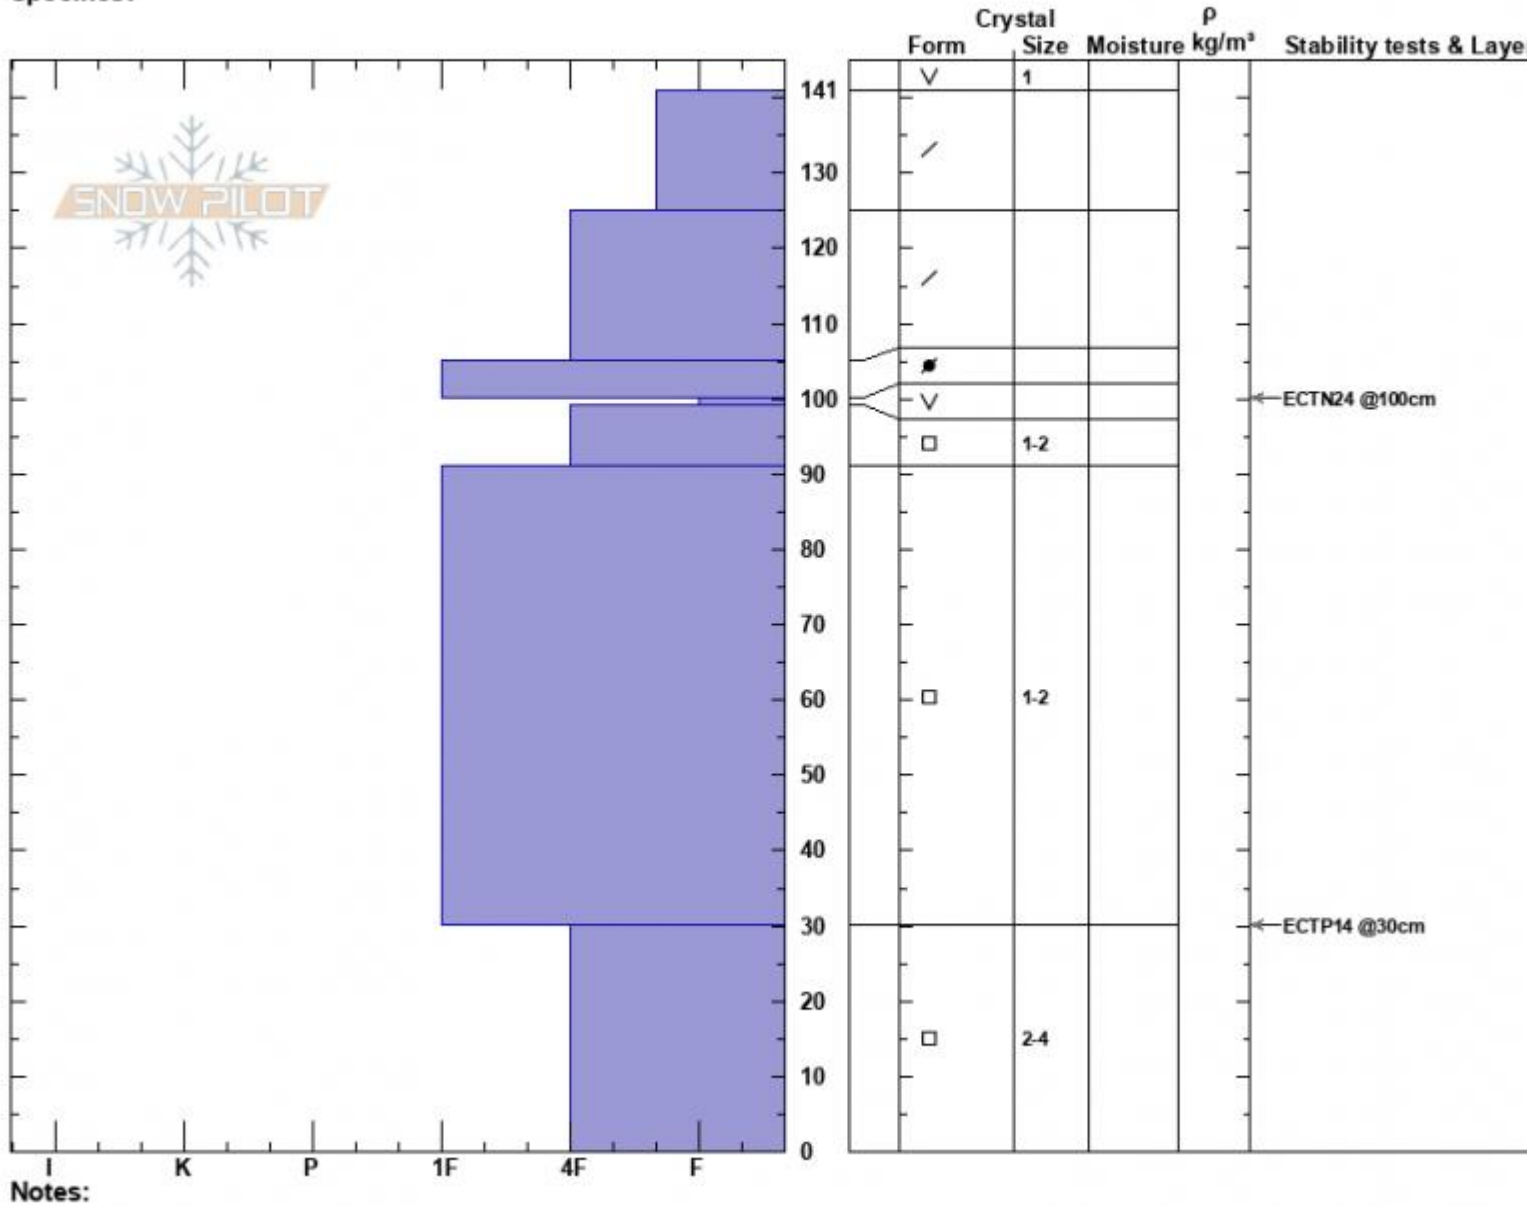

TaylorFork, WldmsBndr  
 Madison Range-S  
 MT  
 Elevation: 8769 ft  
 Aspect: 240°  
 Specifics:

Alex Marienthal  
 02/10/2023 - 11:30am  
 Co-ord: 44.97666N, -111.35982W  
 Slope Angle: 26°  
 Wind Loading: no

Stability: Good  
 Air Temperature: -7°C  
 Sky Cover: CLR  
 Precipitation: NO  
 Wind: SW Light Breeze

HS:141  
 Layer Notes:  
 100-99cm: Problematic layer

Advisory Region  
 Southern Madison  
 Longitude  
 -111.27W  
 Latitude  
 45.06N  
 Southern Madison, 2023-02-10