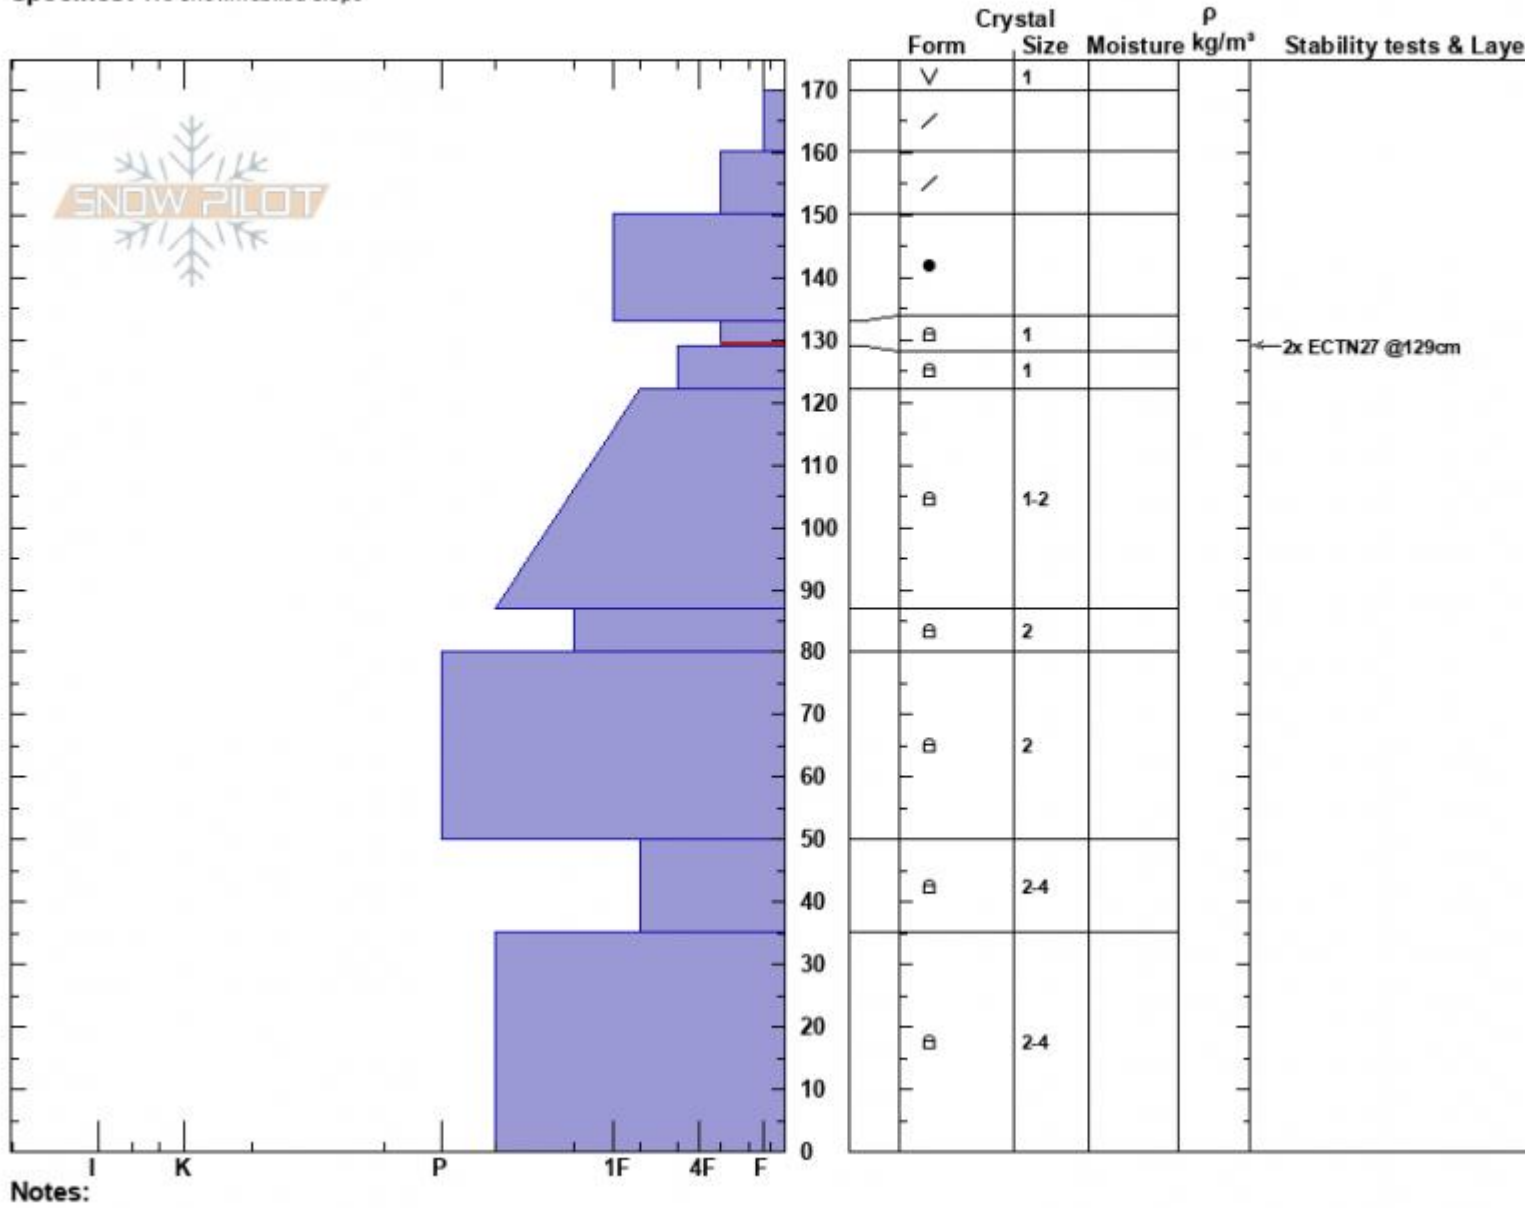

Targhee Creek
 Lionhead Range
 MT
 Elevation: 9052 ft
 Aspect: 339°
 Specifics: We snowmobiled slope

Alex Haddad
 02/11/2023 - 12:00pm
 Co-ord: 44.73502N, -111.37336W
 Slope Angle: 22°
 Wind Loading: no

Stability: Good
 Air Temperature:
 Sky Cover: FEW
 Precipitation: NO
 Wind: Calm

HS:170 Layer Notes:
 PF:20 133-129cm:Problematic layer

Advisory Region
 Lionhead Range
 Longitude
 -111.32W
 Latitude
 44.73N
 Lionhead Range, 2023-02-11