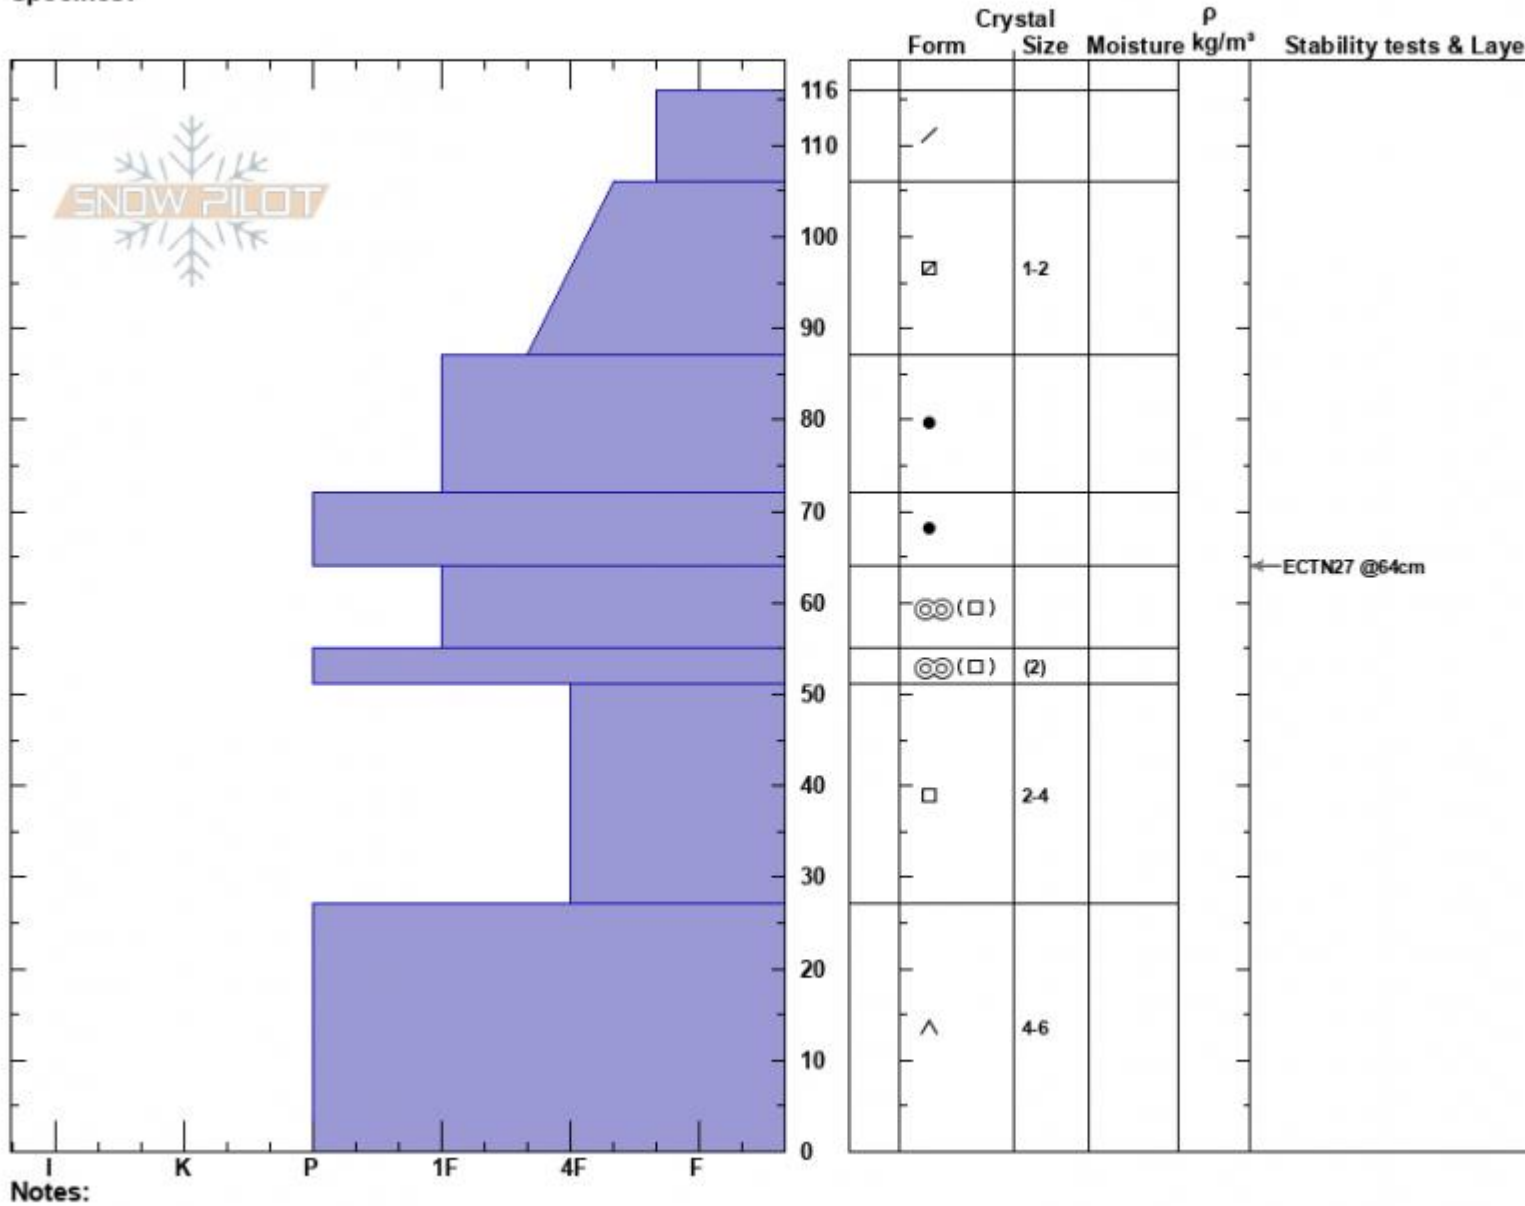

BeehiveBasin/Tyler's
 Madison Range-N
 MT
 Elevation: 9205 ft
 Aspect: 250°
 Specifics:

Alex Marienthal
 02/13/2023 - 11:08am
 Co-ord: 45.32343N, -111.38210W
 Slope Angle: 32°
 Wind Loading: no

Stability: Good
 Air Temperature: -2.5°C
 Sky Cover: OVC
 Precipitation: NO
 Wind: W Light Breeze

HS:116
 PF:40
 PS: 15
 Layer Notes: 51-27cm:Problematic layer

Advisory Region
 Northern Madison
 Longitude
 -111.39W
 Latitude
 45.34N
 Northern Madison, 2023-02-13