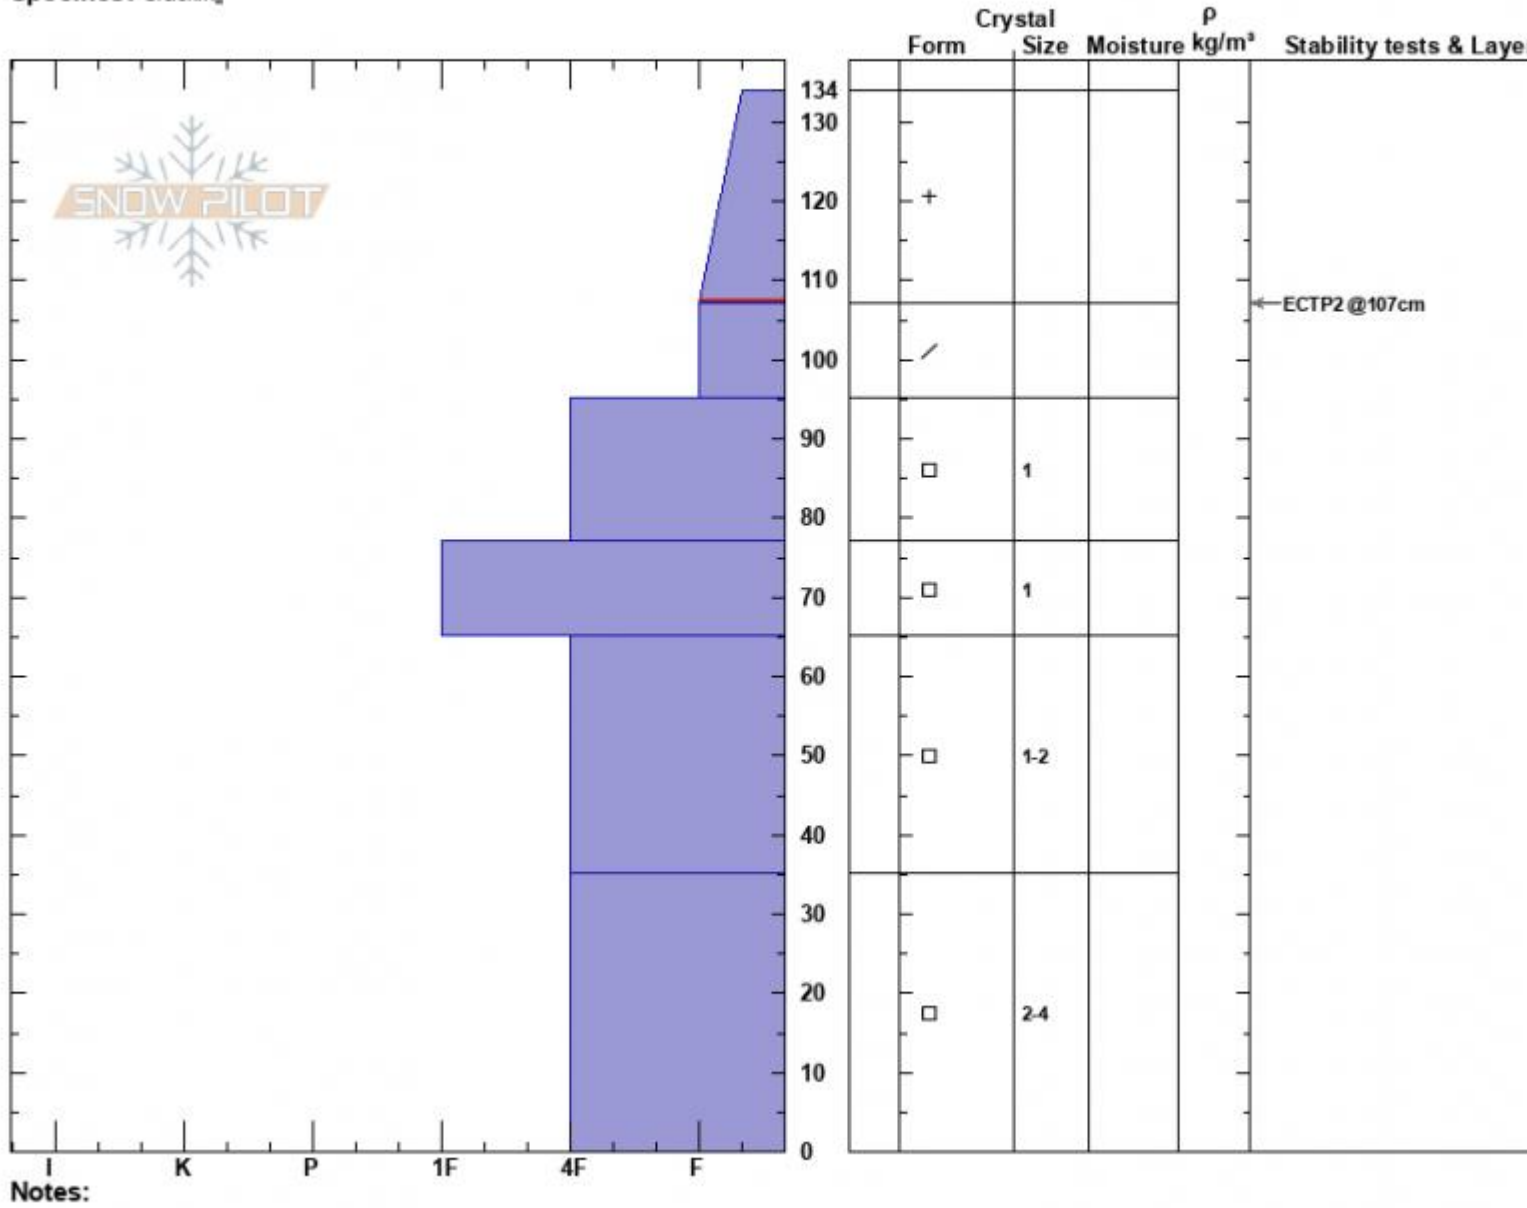

Mt Ellis  
 Gallatin Range-N  
 MT  
 Elevation: 7150 ft  
 Aspect: 80°  
 Specifics: Cracking

Doug Chabot-Admin  
 02/14/2023 - 11:00am  
 Co-ord: 45.58896N, -110.96046W  
 Slope Angle:  
 Wind Loading: yes

Stability: Poor  
 Air Temperature: -9°C  
 Sky Cover: OVC  
 Precipitation: S1  
 Wind: E Light Breeze

HS:134 Layer Notes:  
 PF:134 134-107cm:Problematic layer

Advisory Region  
 Northern Gallatin  
 Longitude  
 -110.96W  
 Latitude  
 45.58N  
 Northern Gallatin, 2023-02-14