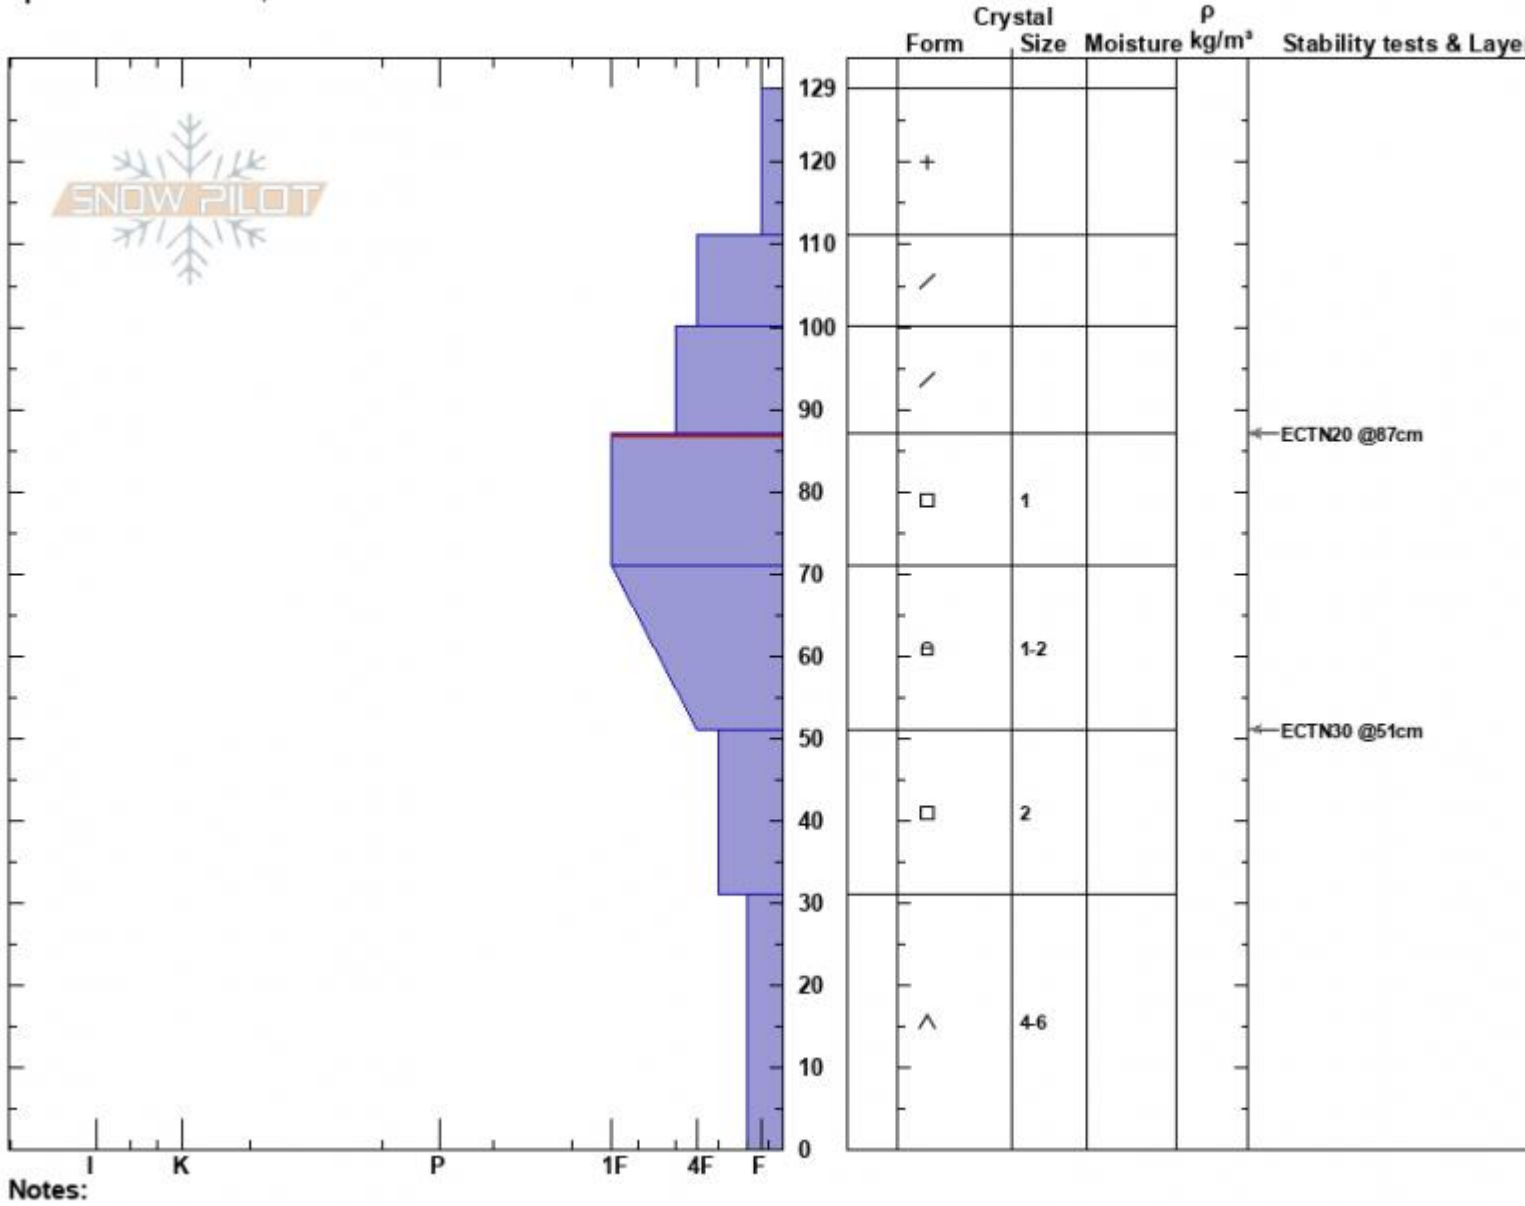

Skillet
 Madison Range-S
 MT
 Elevation: 8900 ft
 Aspect: 111°
 Specifics: We skied slope

Alex Haddad
 02/16/2023 - 1:03pm
 Co-ord: 44.97238N, -111.09730W
 Slope Angle: 36°
 Wind Loading: no

Stability: Fair
 Air Temperature:
 Sky Cover: CLR
 Precipitation: NO
 Wind: E Light Breeze

HS:129
 PF:35 87-71cm:Problematic layer
 PS: 15

Advisory Region
 Southern Madison
 Longitude
 -111.10W
 Latitude
 44.96N
 Southern Madison, 2023-02-16