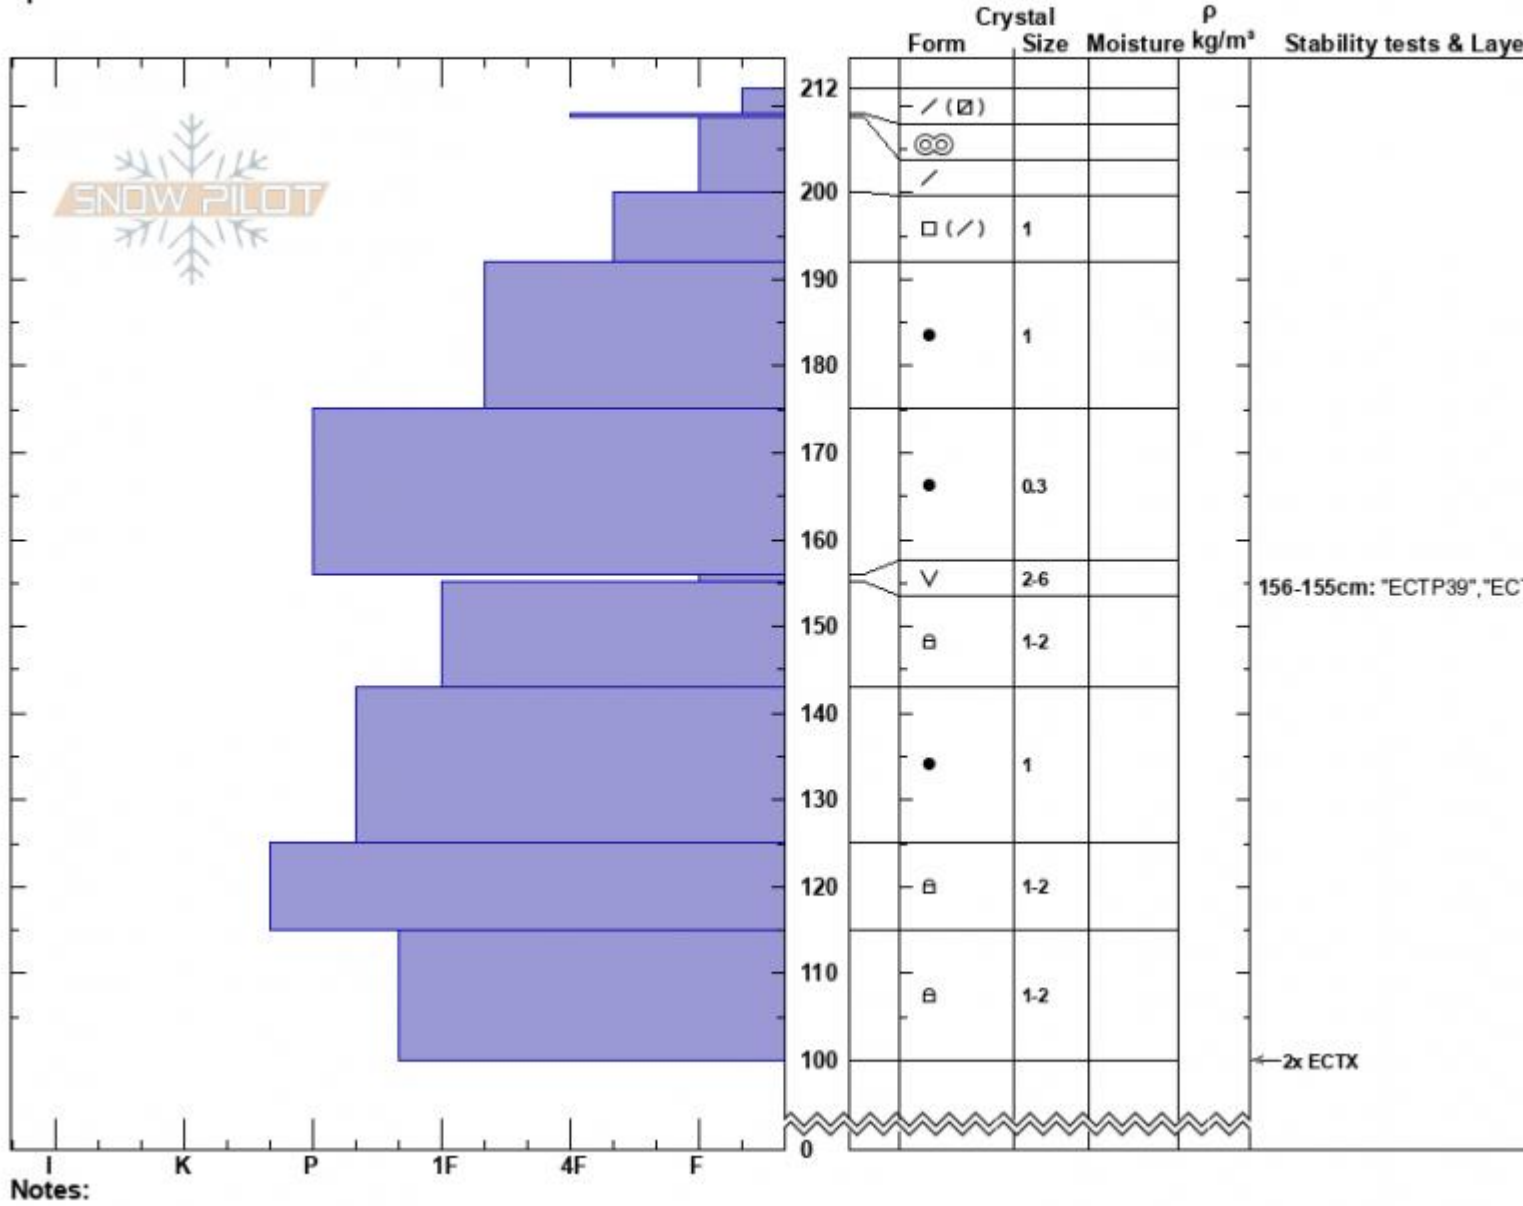

Bear Creek
 Madison Range-N
 MT
 Elevation: 9520 ft
 Aspect: 345°
 Specifics:

Alex Marienthal
 02/16/2023 - 12:30am
 Co-ord: 45.18517N, -111.46799W
 Slope Angle: 33°
 Wind Loading: no

Stability: Good
 Air Temperature:
 Sky Cover: CLR
 Precipitation: NO
 Wind: Calm

HS:212 **Layer Notes:**
 156-155cm: "ECTP39", "ECTN32"
 156-155cm: Problematic layer

Advisory Region
 Northern Madison
 Longitude
 -111.38W
 Latitude
 45.17N
 Northern Madison, 2023-02-18