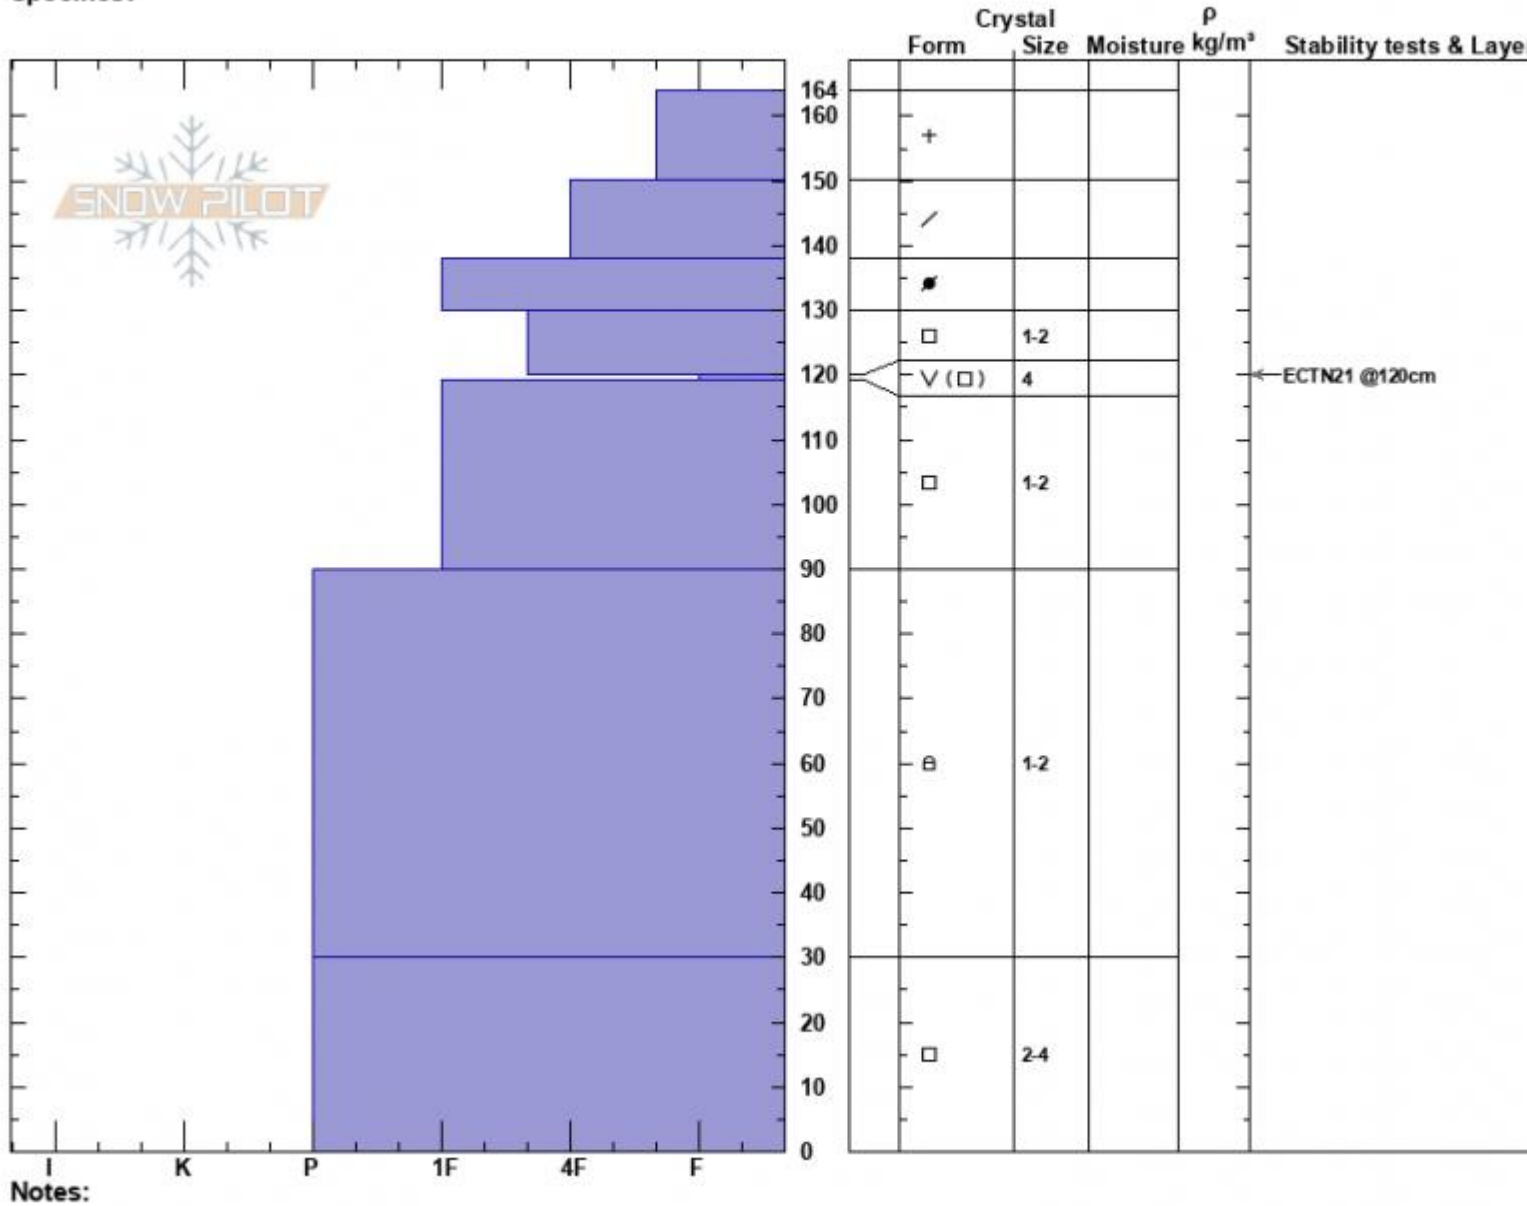

Lionhead-Ski Hill  
 Lionhead Range  
 MT  
 Elevation: 8050 ft  
 Aspect: 60°  
 Specifics:

Alex Marienthal  
 02/17/2023 - 10:50am  
 Co-ord: 44.70273N, -111.29618W  
 Slope Angle: 29°  
 Wind Loading: previous

Stability: Good  
 Air Temperature: -7°C  
 Sky Cover: SCT  
 Precipitation:  
 Wind: W Light Breeze

HS:164 Layer Notes:

Notes:  
 Advisory Region  
 Lionhead Range  
 Longitude  
 -111.32W  
 Latitude  
 44.71N  
 Lionhead Range, 2023-02-18