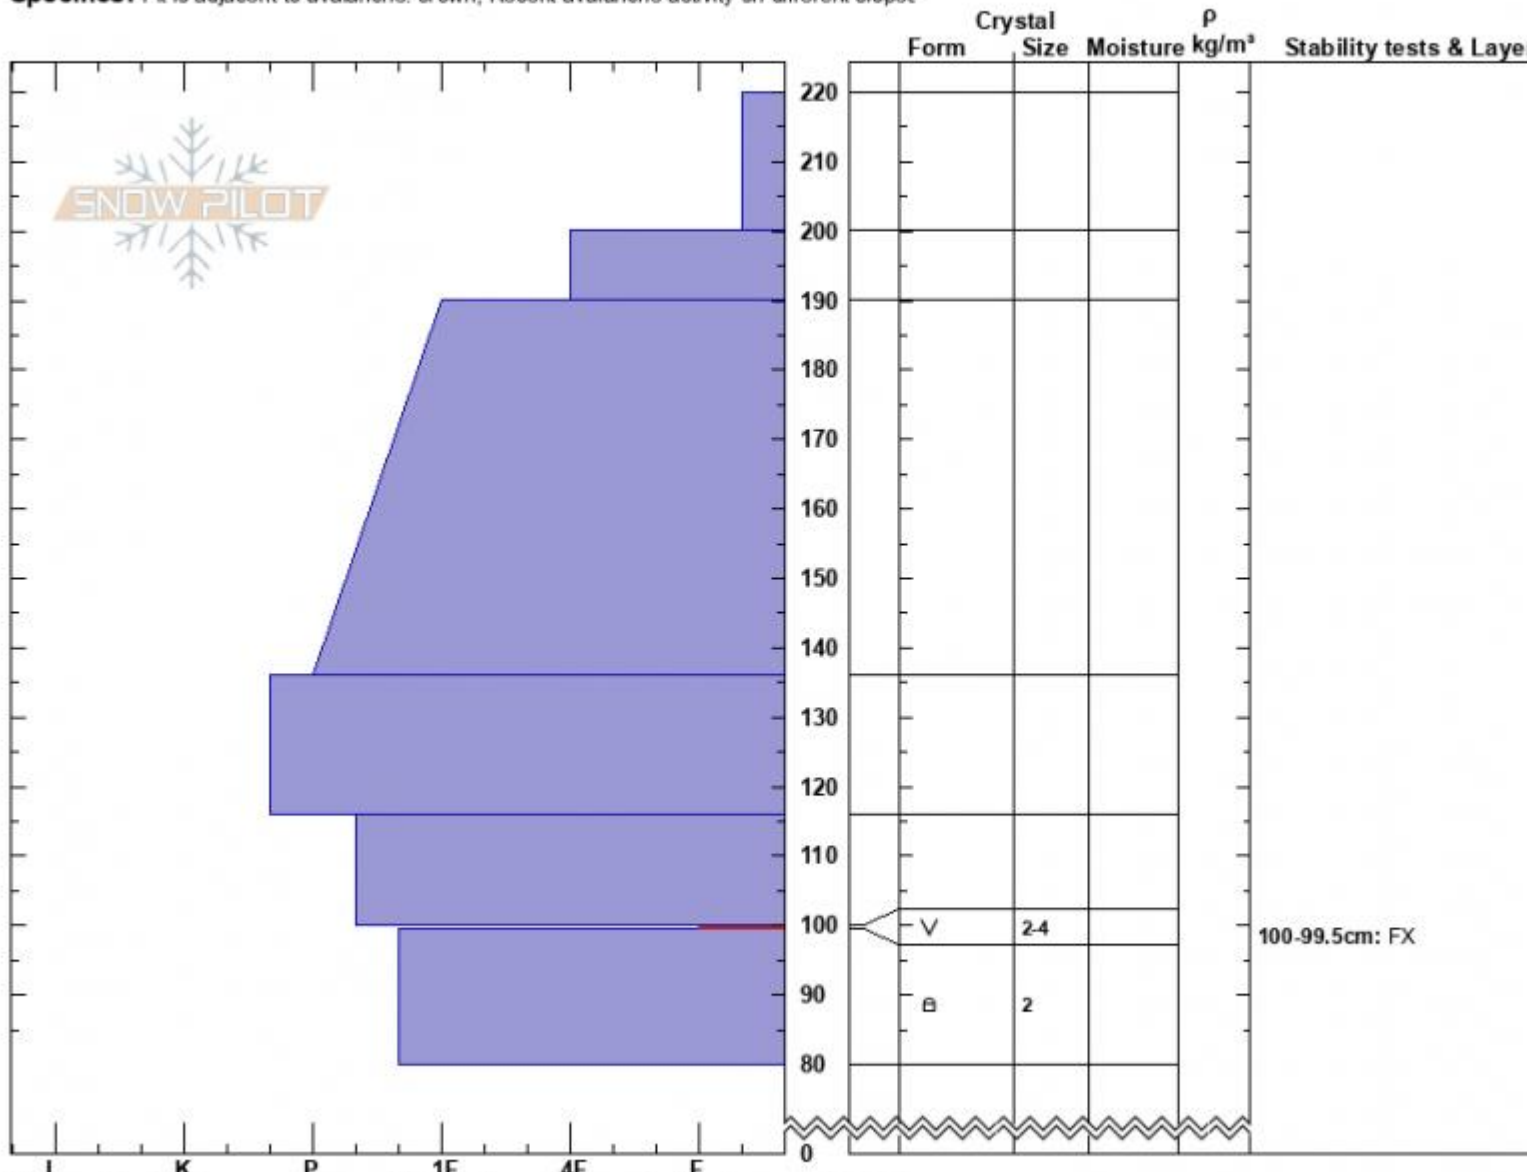

Daisy Pass Ava
 Cooke City
 MT
 Elevation: 10200 ft
 Aspect: 212°
 Specifics: Pit is adjacent to avalanche: crown;

Doug Chabot-Admin
 03/04/2023 - 10:20am
 Co-ord: 45.05537N, -109.95263W
 Slope Angle: 31°
 Wind Loading: previous

Stability:
 Air Temperature: -7°C
 Sky Cover: OVC
 Precipitation: NO
 Wind: W Light Breeze

HS:220 Layer Notes:
 100-99.5cm: FX
 100-99.5cm: Problematic layer

Advisory Region
 Cooke City
 Longitude
 -109.96W
 Latitude
 45.05N
 Avalanche Details: [skier triggered large slide near Daisy](#)
 Cooke City, 2023-03-05