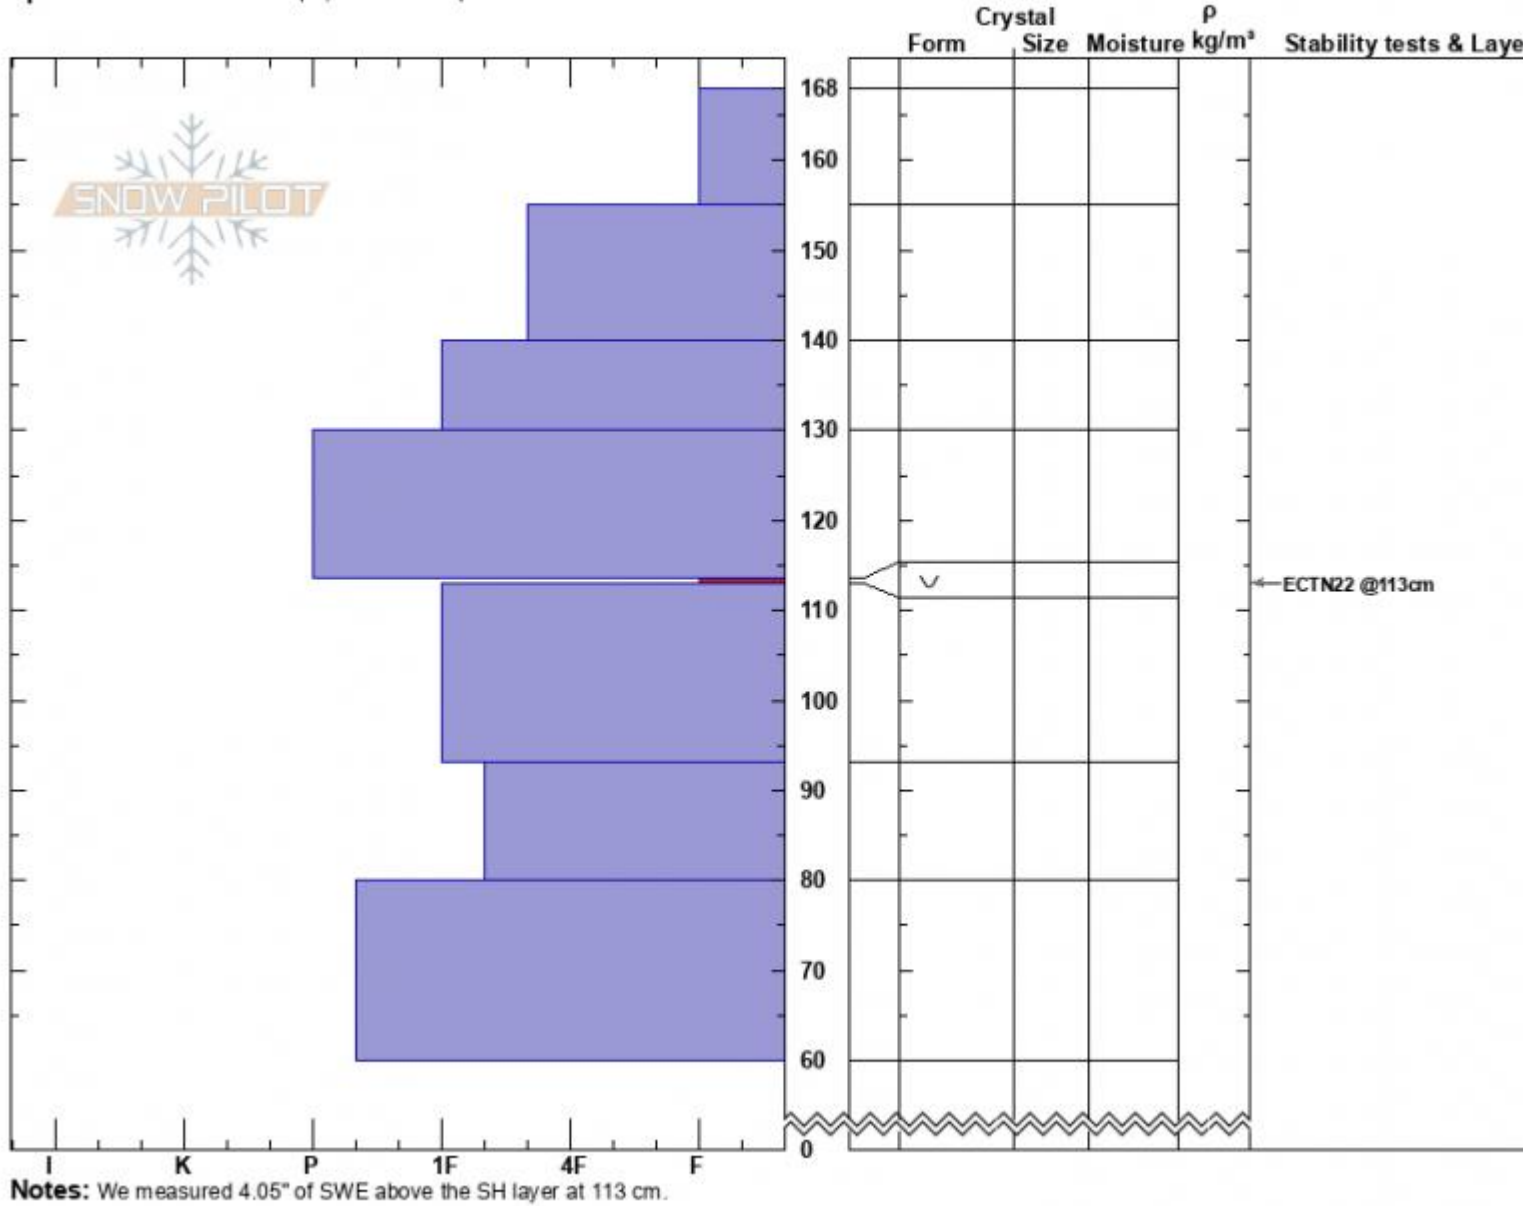

Bacon Rind Mdw
 Madison Range-S
 MT
 Elevation: 8800 ft
 Aspect: 81°
 Specifics: Ski tracks on slope; We skied slope

Doug Chabot-Admin
 03/08/2023 - 11:30am
 Co-ord: 44.96971N, -111.09409W
 Slope Angle: 22°
 Wind Loading:

Stability: Good
 Air Temperature:
 Sky Cover: CLR
 Precipitation: NO
 Wind: Calm

HS:168 **Layer Notes:**
 113.5-113cm: Problematic layer

Advisory Region
 Southern Madison
 Longitude
 -111.10W
 Latitude
 44.96N
 Southern Madison, 2023-03-08