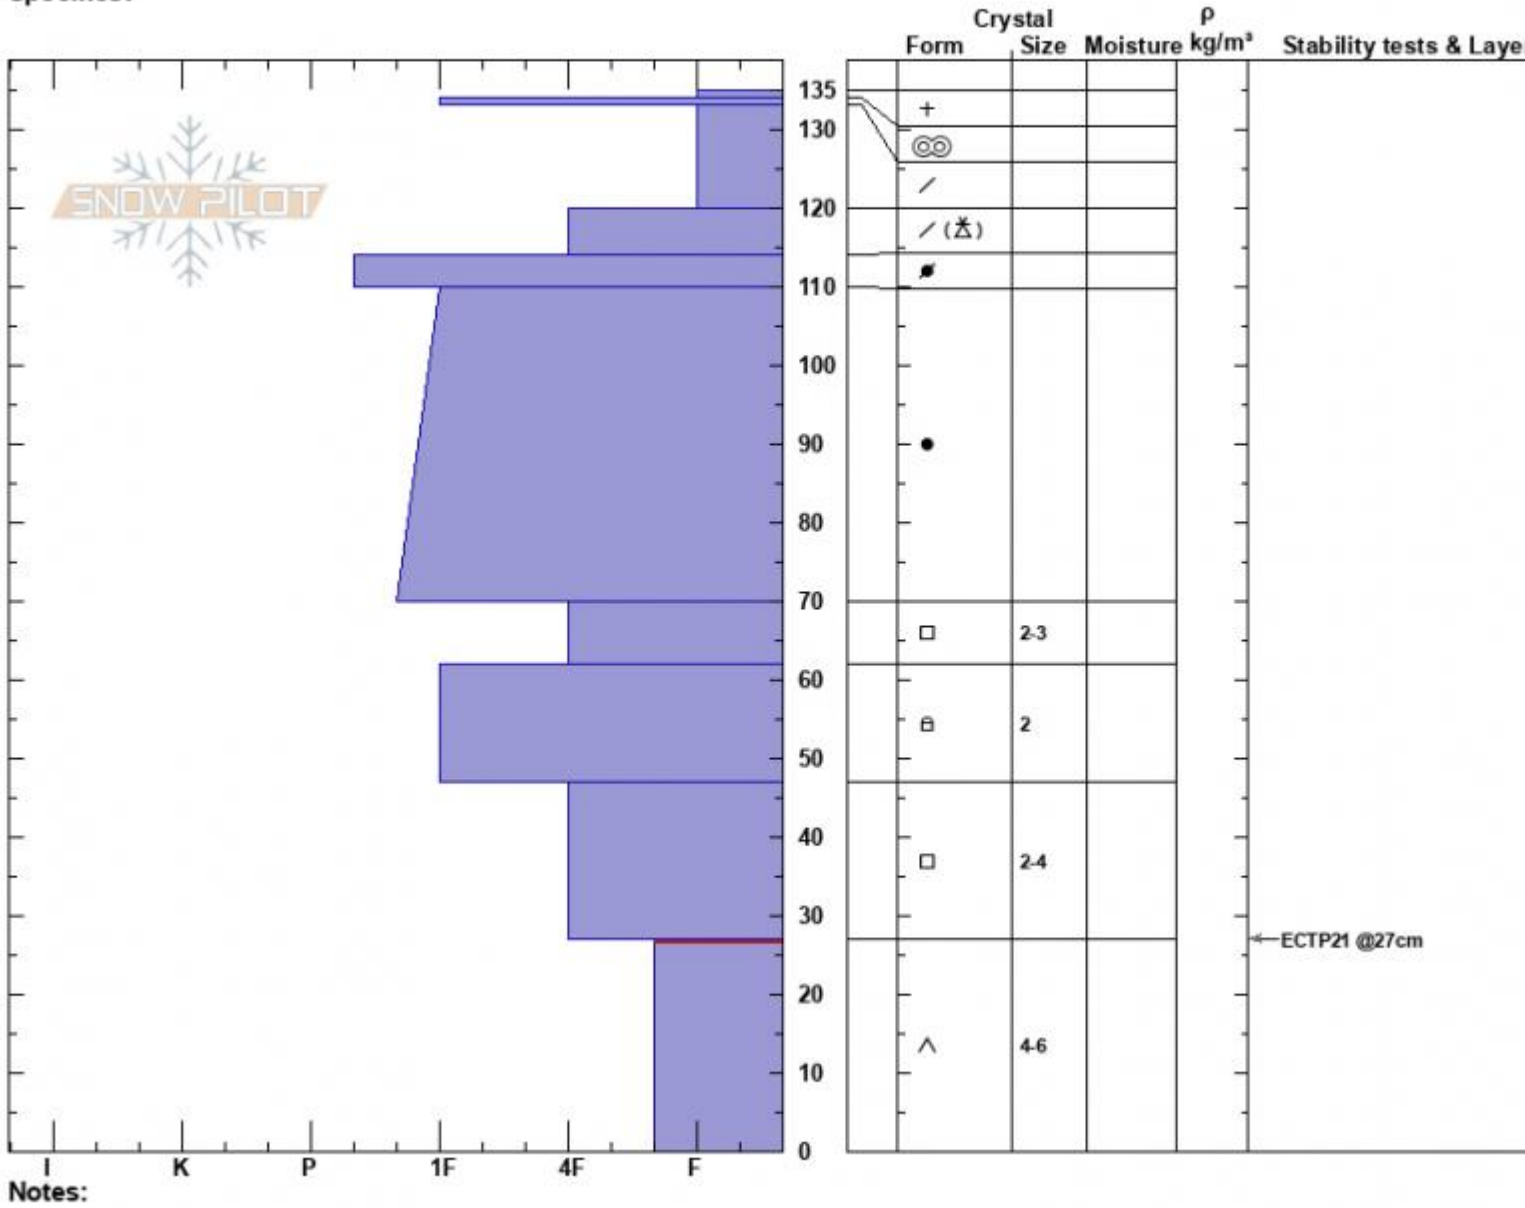

Ainger Entrance
 Bridger Range
 MT
 Elevation: 8000 ft
 Aspect: 100°
 Specifics:

Dave Zinn
 03/20/2023 - 12:00pm
 Co-ord: 45.92531N, -110.97154W
 Slope Angle: 25°
 Wind Loading: no

Stability: Good
 Air Temperature:
 Sky Cover: OVC
 Precipitation: S-1
 Wind: S Light Breeze

HS:135
 PF:30 27-0cm: Problematic layer
 PS:20

Notes:
 Advisory Region
 Bridger Range
 Longitude
 -110.98W
 Latitude
 45.92N
 Bridger Range, 2023-03-23