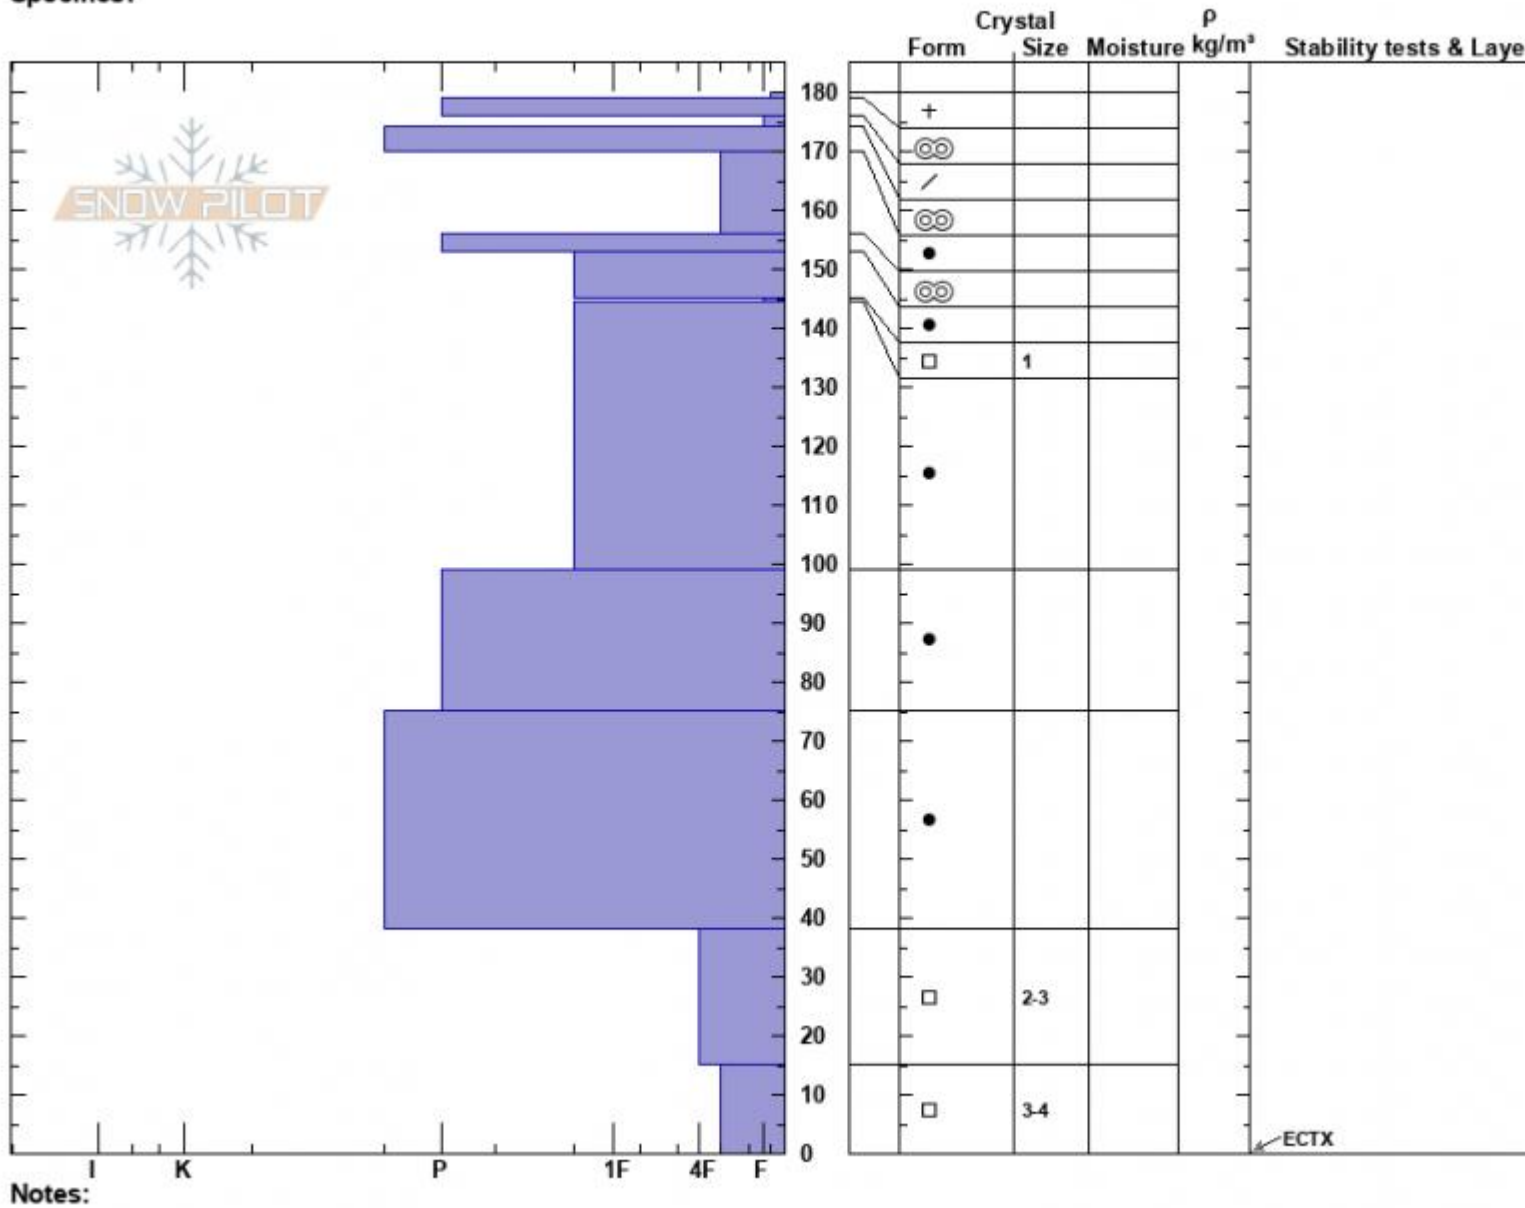

Throne South
 Bridger Range
 MT
 Elevation: 8360 ft
 Aspect: 191°
 Specifics:

Alex Haddad
 03/23/2023 - 11:36am
 Co-ord: 45.88027N, -110.95219W
 Slope Angle: 25°
 Wind Loading: no

Stability: Good
 Air Temperature:
 Sky Cover: CLR
 Precipitation: NO
 Wind: S Calm

HS:180
 PF:5
 PS:25
 Layer Notes: 145-144.5cm: Problematic layer

PS: 5, PF: 25

Advisory Region
 Bridger Range
 Longitude
 -110.95W
 Latitude
 45.88N

Bridger Range, 2023-03-23