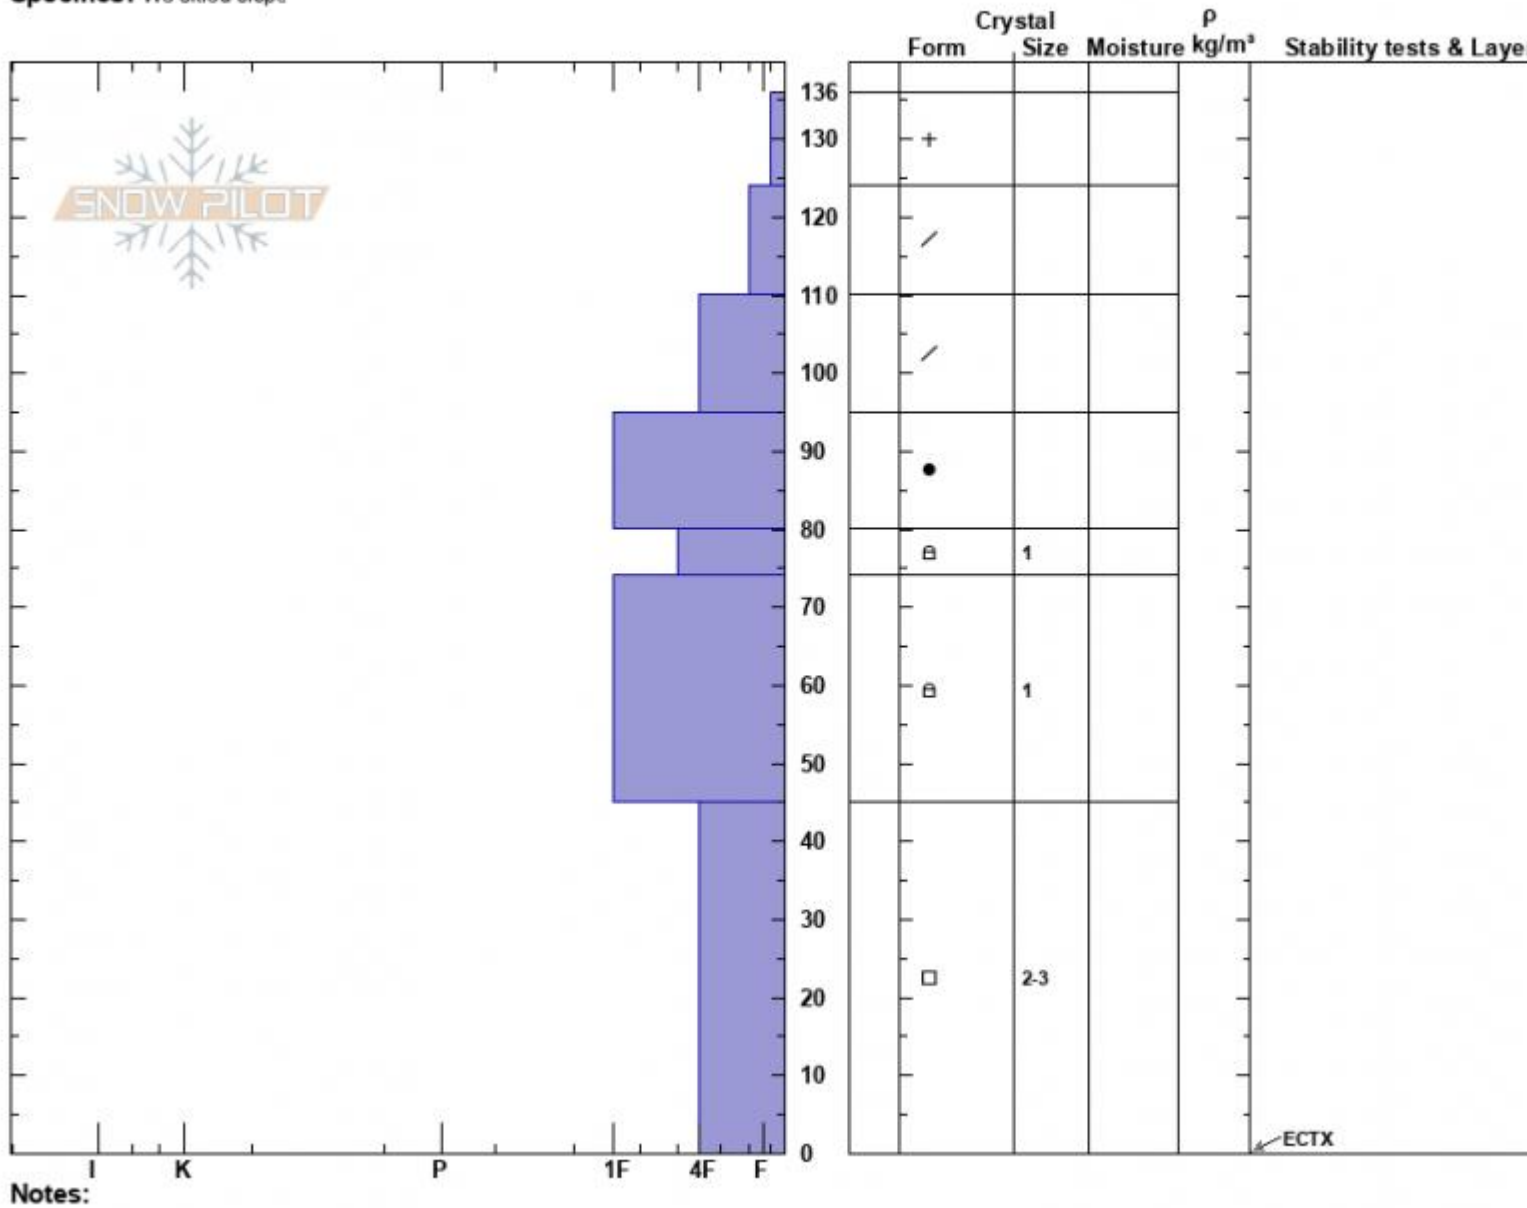

Throne North
 Bridger Range
 MT
 Elevation: 8340 ft
 Aspect: 78°
 Specifics: We skied slope

Alex Haddad
 03/23/2023 - 12:30pm
 Co-ord: 45.88257N, -110.95232W
 Slope Angle: 23°
 Wind Loading:

Stability: Good
 Air Temperature:
 Sky Cover: CLR
 Precipitation: NO
 Wind: Calm

HS:136 Layer Notes:
 PF:30
 PS:15

Advisory Region
 Bridger Range
 Longitude
 -110.95W
 Latitude
 45.88N
 Bridger Range, 2023-03-23