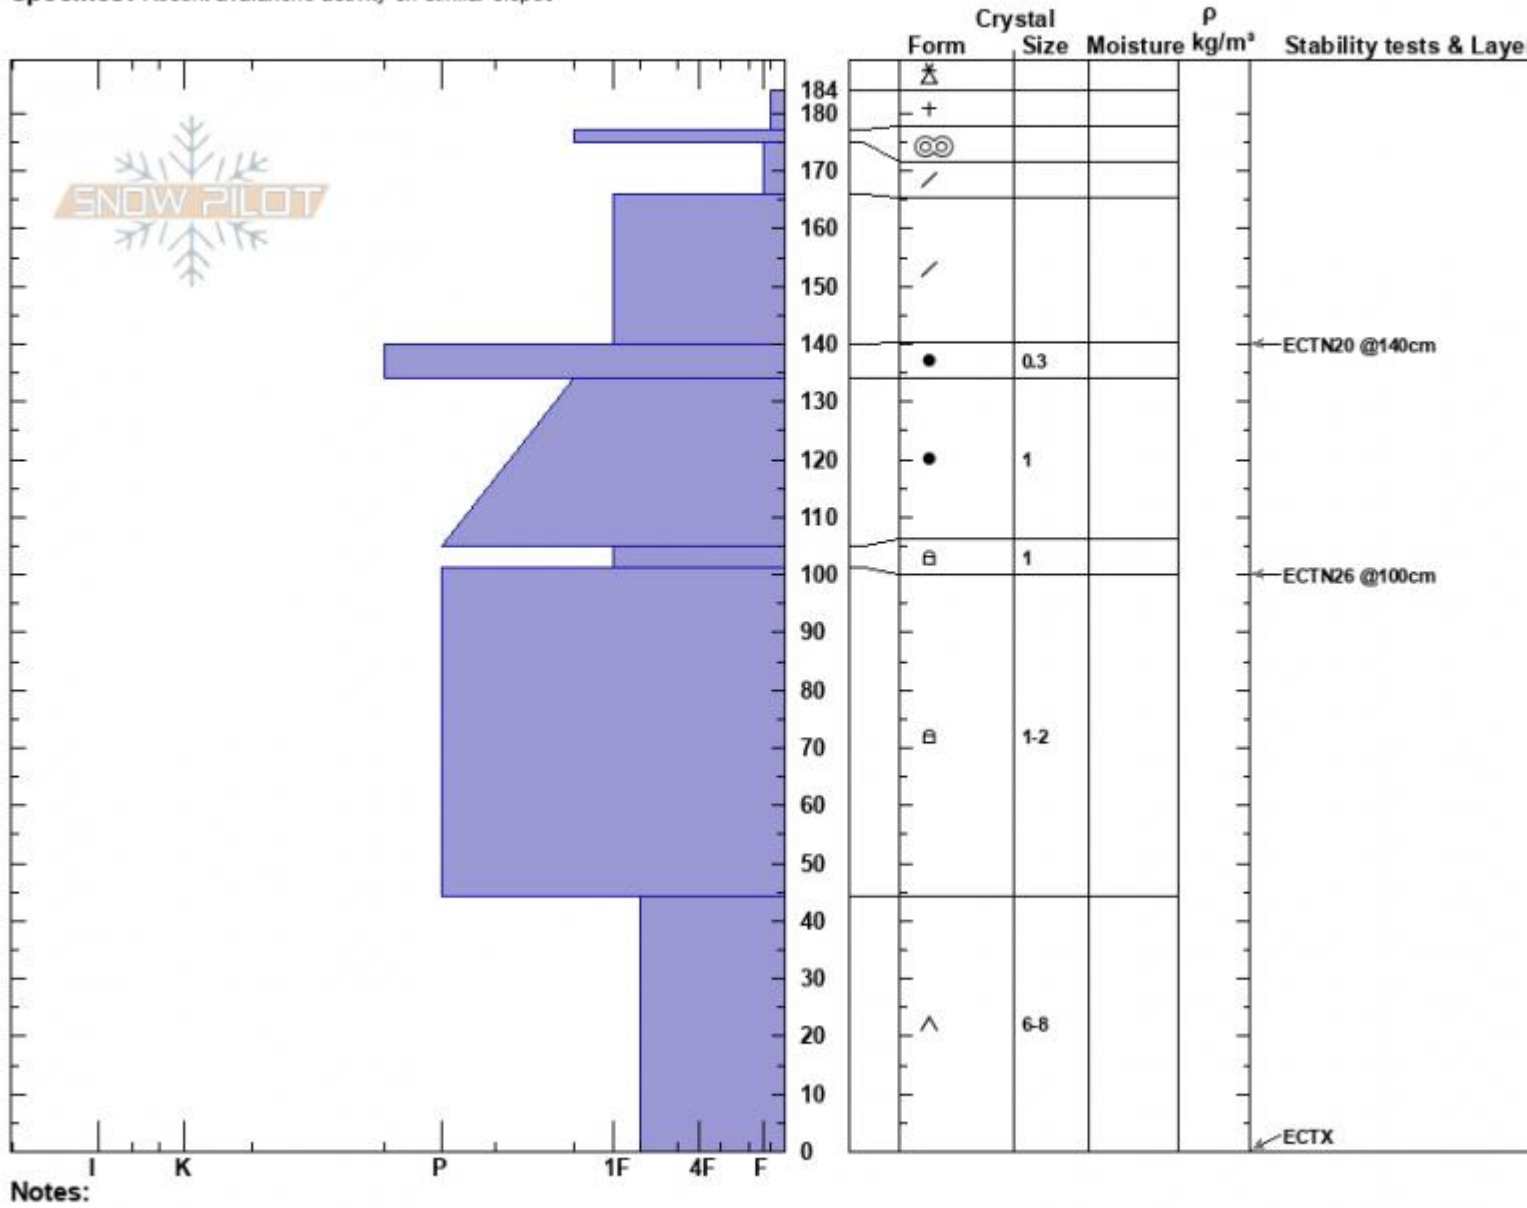

Mt Blackmore  
 Gallatin Range-N  
 MT  
 Elevation: 9830 ft  
 Aspect: 90°  
 Specifics: Recent avalanche activity on similar slopes

Alex Haddad  
 03/24/2023 - 11:54am  
 Co-ord: 45.44545N, -111.00187W  
 Slope Angle: 36°  
 Wind Loading: no

Stability: Poor  
 Air Temperature:  
 Sky Cover: OVC  
 Precipitation: S-1  
 Wind: NE Light Breeze

HS:184  
 PF:20  
 PS:10  
 Layer Notes:

Advisory Region  
 Northern Gallatin  
 Longitude  
 -111.00W  
 Latitude  
 45.44N  
 Northern Gallatin, 2023-03-24