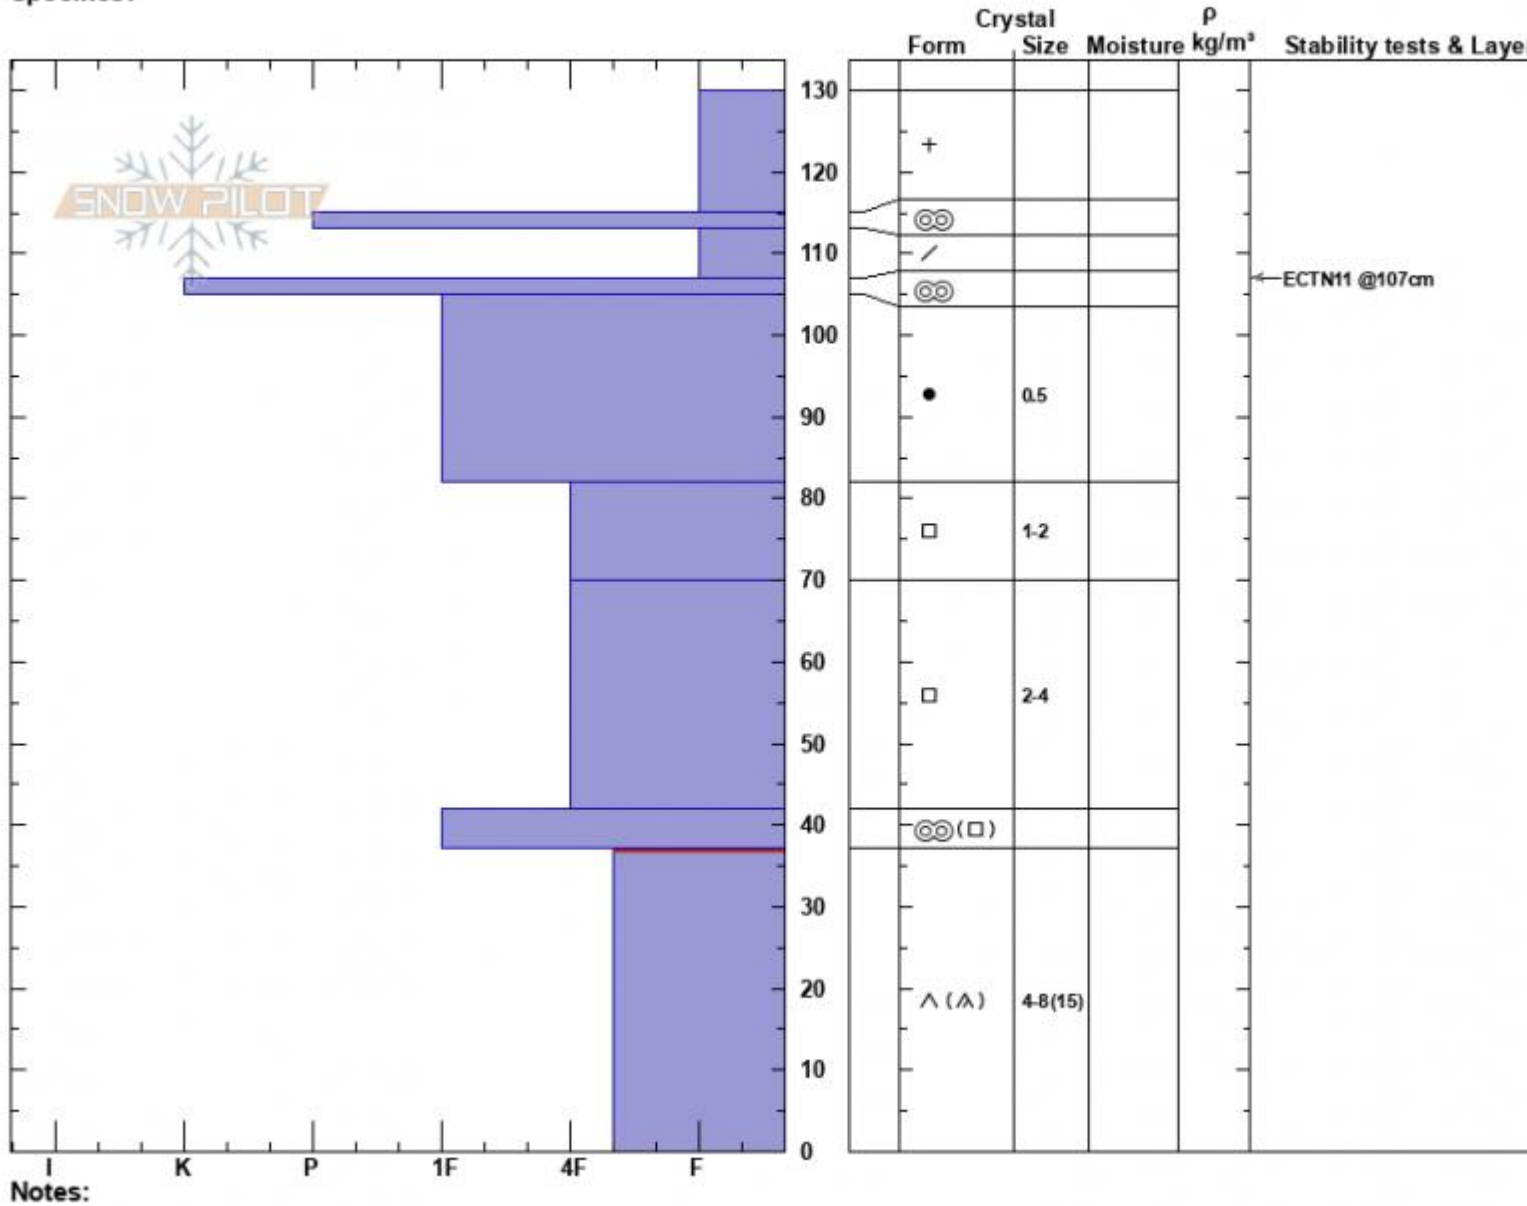

Marty's
 Cooke City
 MT
 Elevation: 9455 ft
 Aspect: 210°
 Specifics:

Dave Zinn
 03/26/2023 - 1:45pm
 Co-ord: 45.04185N, -109.94199W
 Slope Angle: 28°
 Wind Loading: no

Stability: Fair
 Air Temperature:
 Sky Cover: BKN
 Precipitation: NO
 Wind: Calm

HS:130 Layer Notes:
 37-0cm: Problematic layer

Advisory Region
 Cooke City
 Longitude
 -109.95W
 Latitude
 45.05N
 Cooke City, 2023-03-28