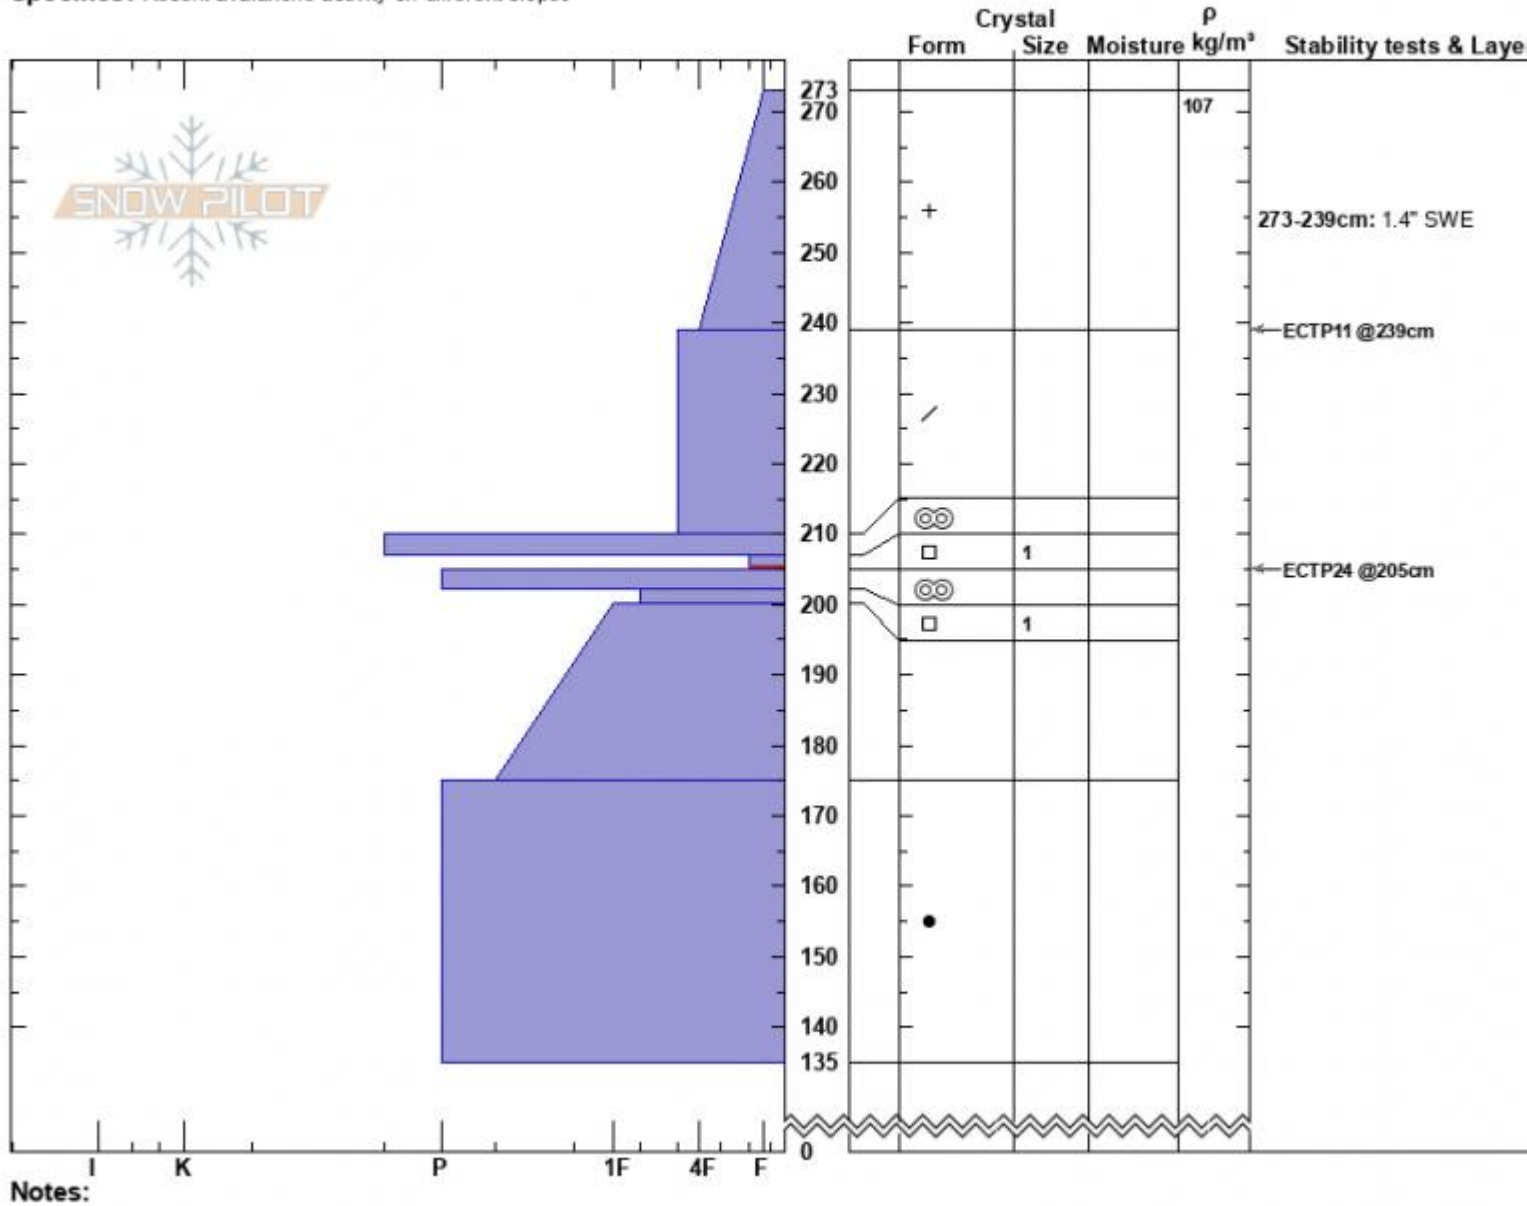

Wilderness Boundary
 Madison Range-S
 MT
 Elevation: 8850 ft
 Aspect: 245°
 Specifics: Recent avalanche activity on different slopes

Alex Haddad
 04/02/2023 - 12:21pm
 Co-ord: 44.97682N, -111.35953W
 Slope Angle: 30°
 Wind Loading: previous

Stability: Poor
 Air Temperature:
 Sky Cover:
 Precipitation: S-1
 Wind: SE Light Breeze

HS:273 Layer Notes:
 PF:45 273-239cm: 1.4" SWE
 207-205cm: Problematic layer

Notes:
 Advisory Region
 Southern Madison
 Longitude
 -111.36W
 Latitude
 44.87N
 Southern Madison, 2023-04-02