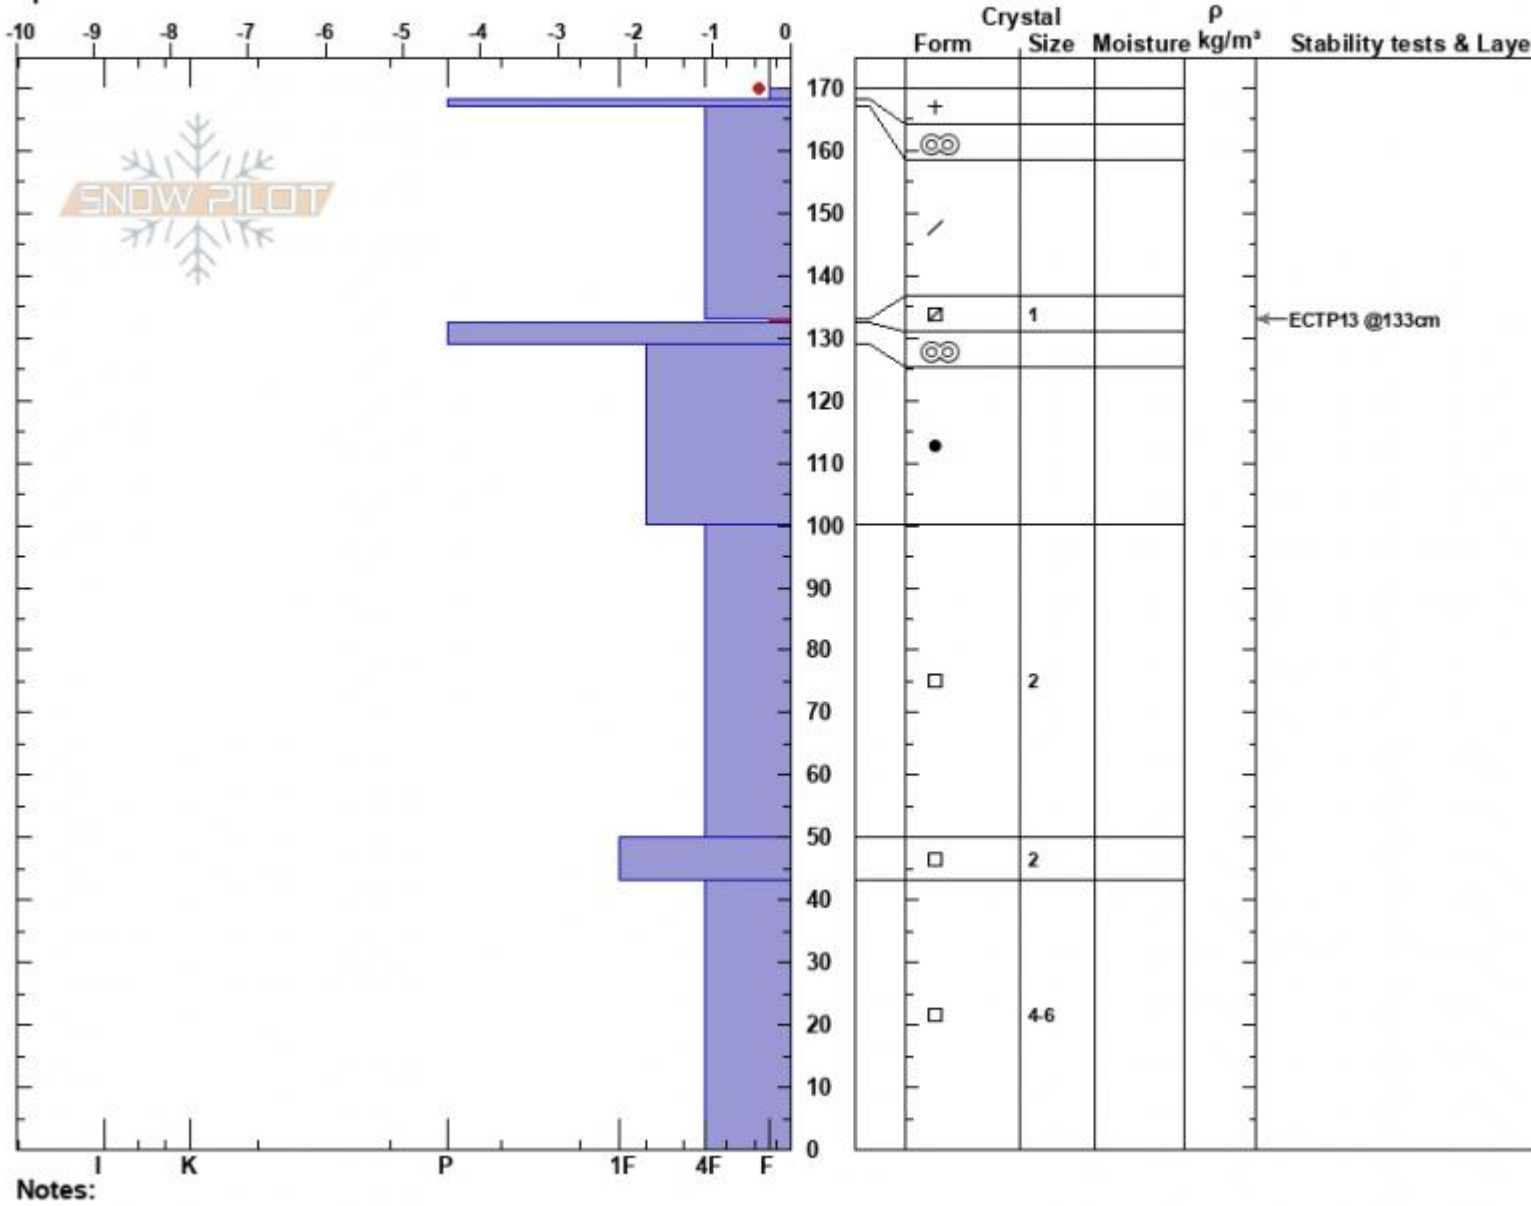

Consolation Hill
 Madison Range-S
 MT
 Elevation: 9230 ft
 Aspect: 112°
 Specifics:

Alex Haddad
 04/06/2023 - 12:52pm
 Co-ord: 44.97243N, -111.27129W
 Slope Angle: 29°
 Wind Loading: no

Stability: Poor
 Air Temperature: -8°C
 Sky Cover: FEW
 Precipitation: NO
 Wind: S Light Breeze

HS:170
 PF:25
 Layer Notes: 133-132.5cm: Problematic layer

Advisory Region
 Southern Madison
 Longitude
 -111.27W
 Latitude
 45.06N
 Southern Madison, 2023-04-06