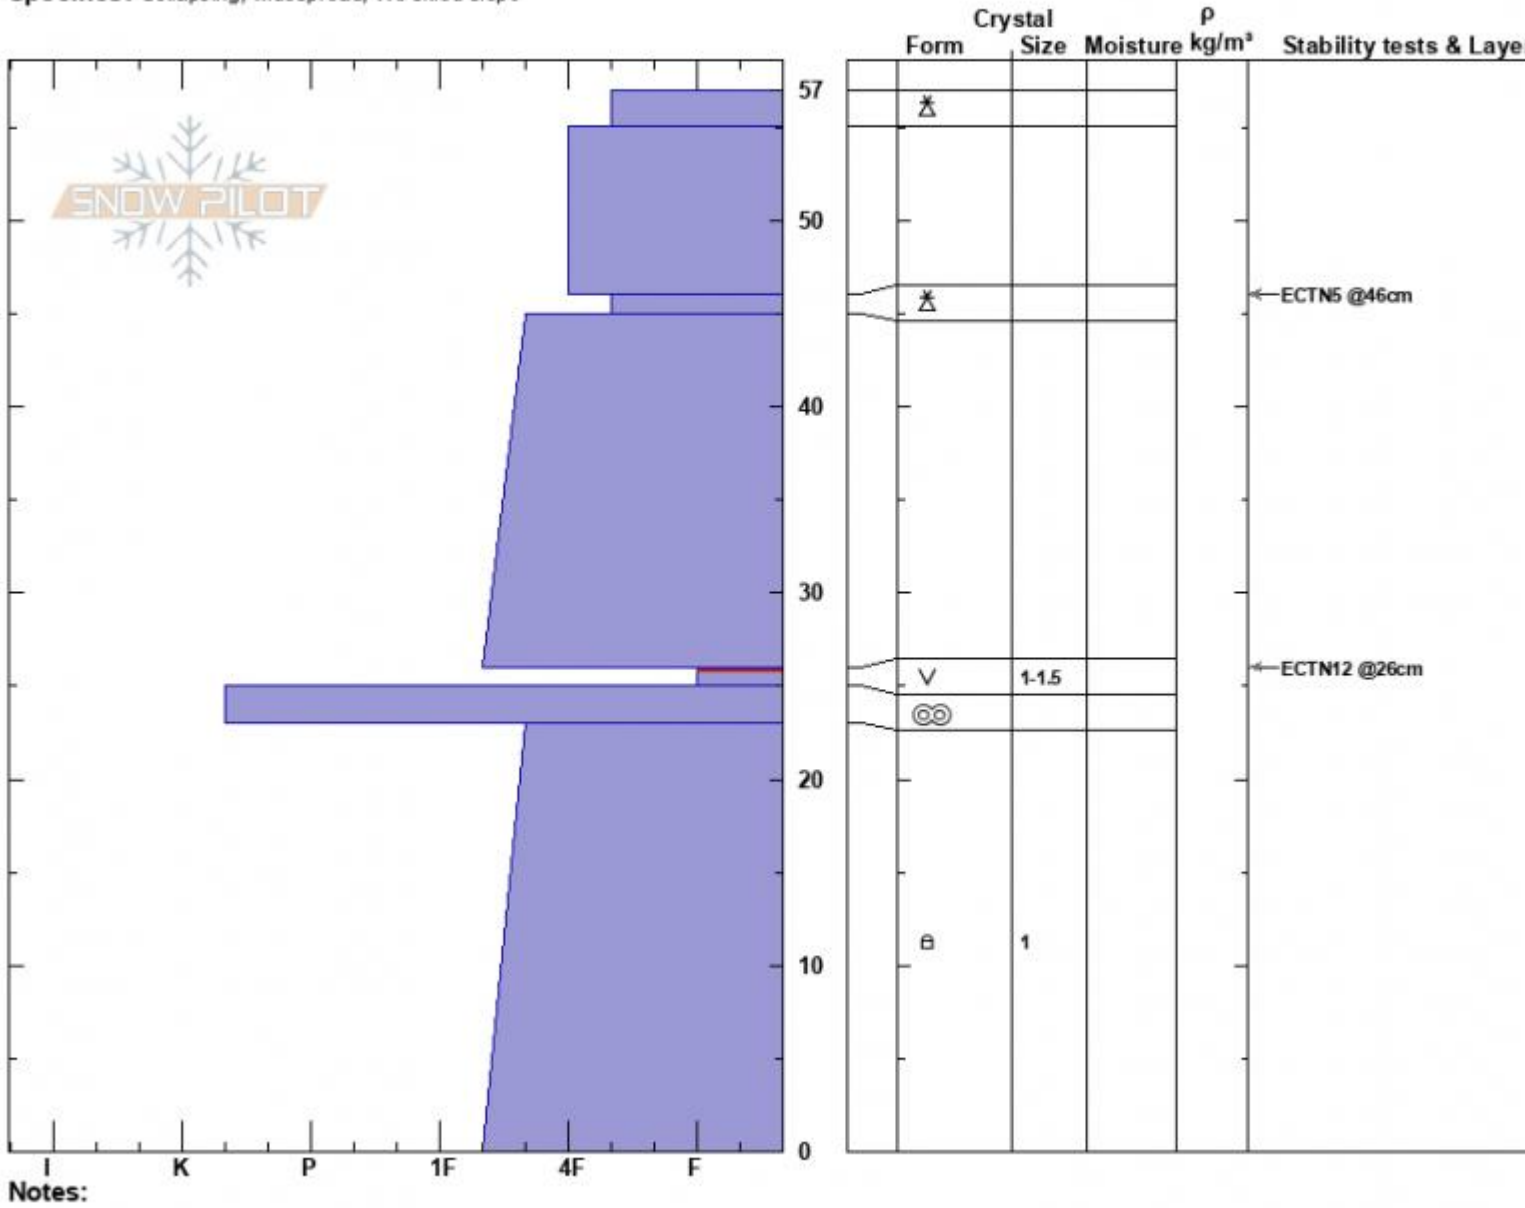

sw Mt. Henderson
 Beartooths
 MT
 Elevation: 9830 ft
 Aspect: 203°
 Specifics: Collapsing, widespread; We skied slope

Beau Fredlund
 11/07/2023 - 11:00am
 Co-ord: 45.04933N, -109.94392E
 Slope Angle: 22°
 Wind Loading:

Stability:
 Air Temperature:
 Sky Cover: BKN
 Precipitation:
 Wind:

HS:57
 Layer Notes:
 26-25cm: Problematic layer

Advisory Region
 Cooke City
 Longitude
 -109.95W
 Latitude
 45.05N
 Cooke City, 2023-11-08