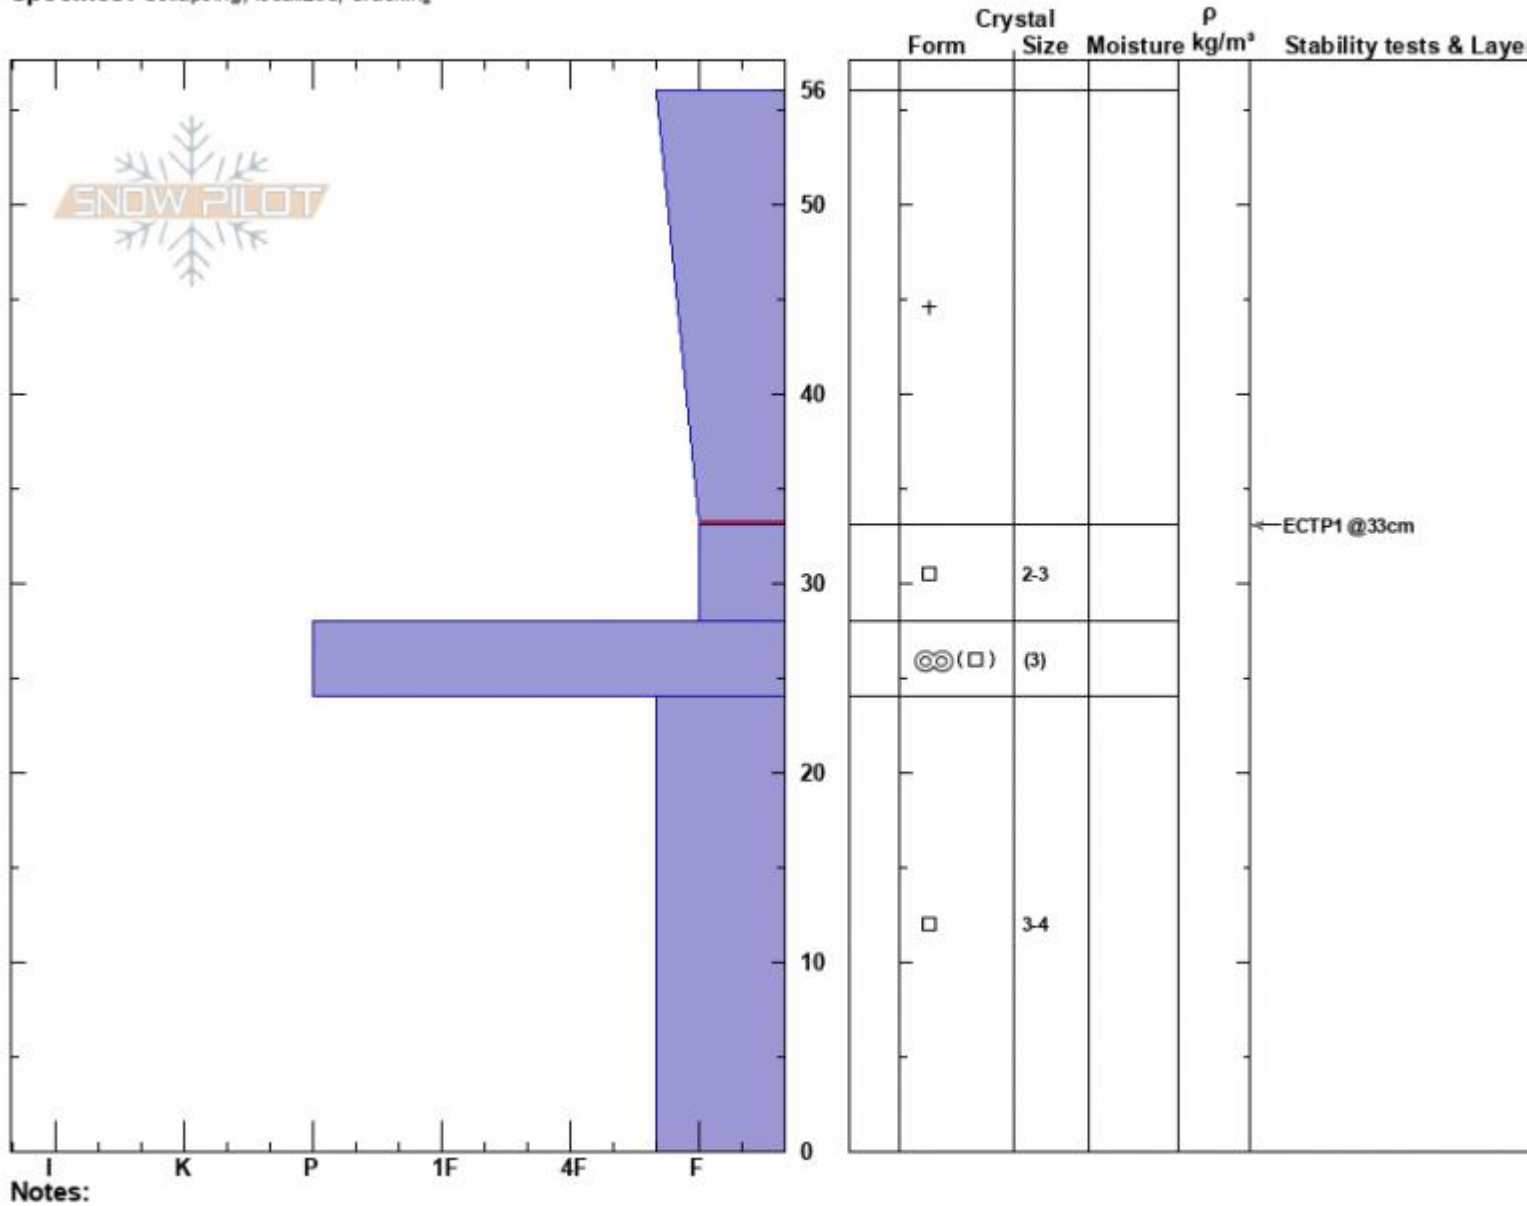

Lower Lionhead Ridge
 Lionhead Range
 MT
 Elevation: 8700 ft
 Aspect: 36°
 Specifics: Collapsing, localized; Cracking

Zach Peterson
 12/03/2023 - 2:00pm
 Co-ord:
 Slope Angle: 27°
 Wind Loading: previous

Stability:
 Air Temperature:
 Sky Cover: OVC
 Precipitation: NO
 Wind: W Moderate

HS:56
 Layer Notes:
 56-33cm: Problematic layer

Notes:
 Advisory Region
 Lionhead Range
 Longitude
 -111.32W
 Latitude
 44.71N
 Lionhead Range, 2023-12-03