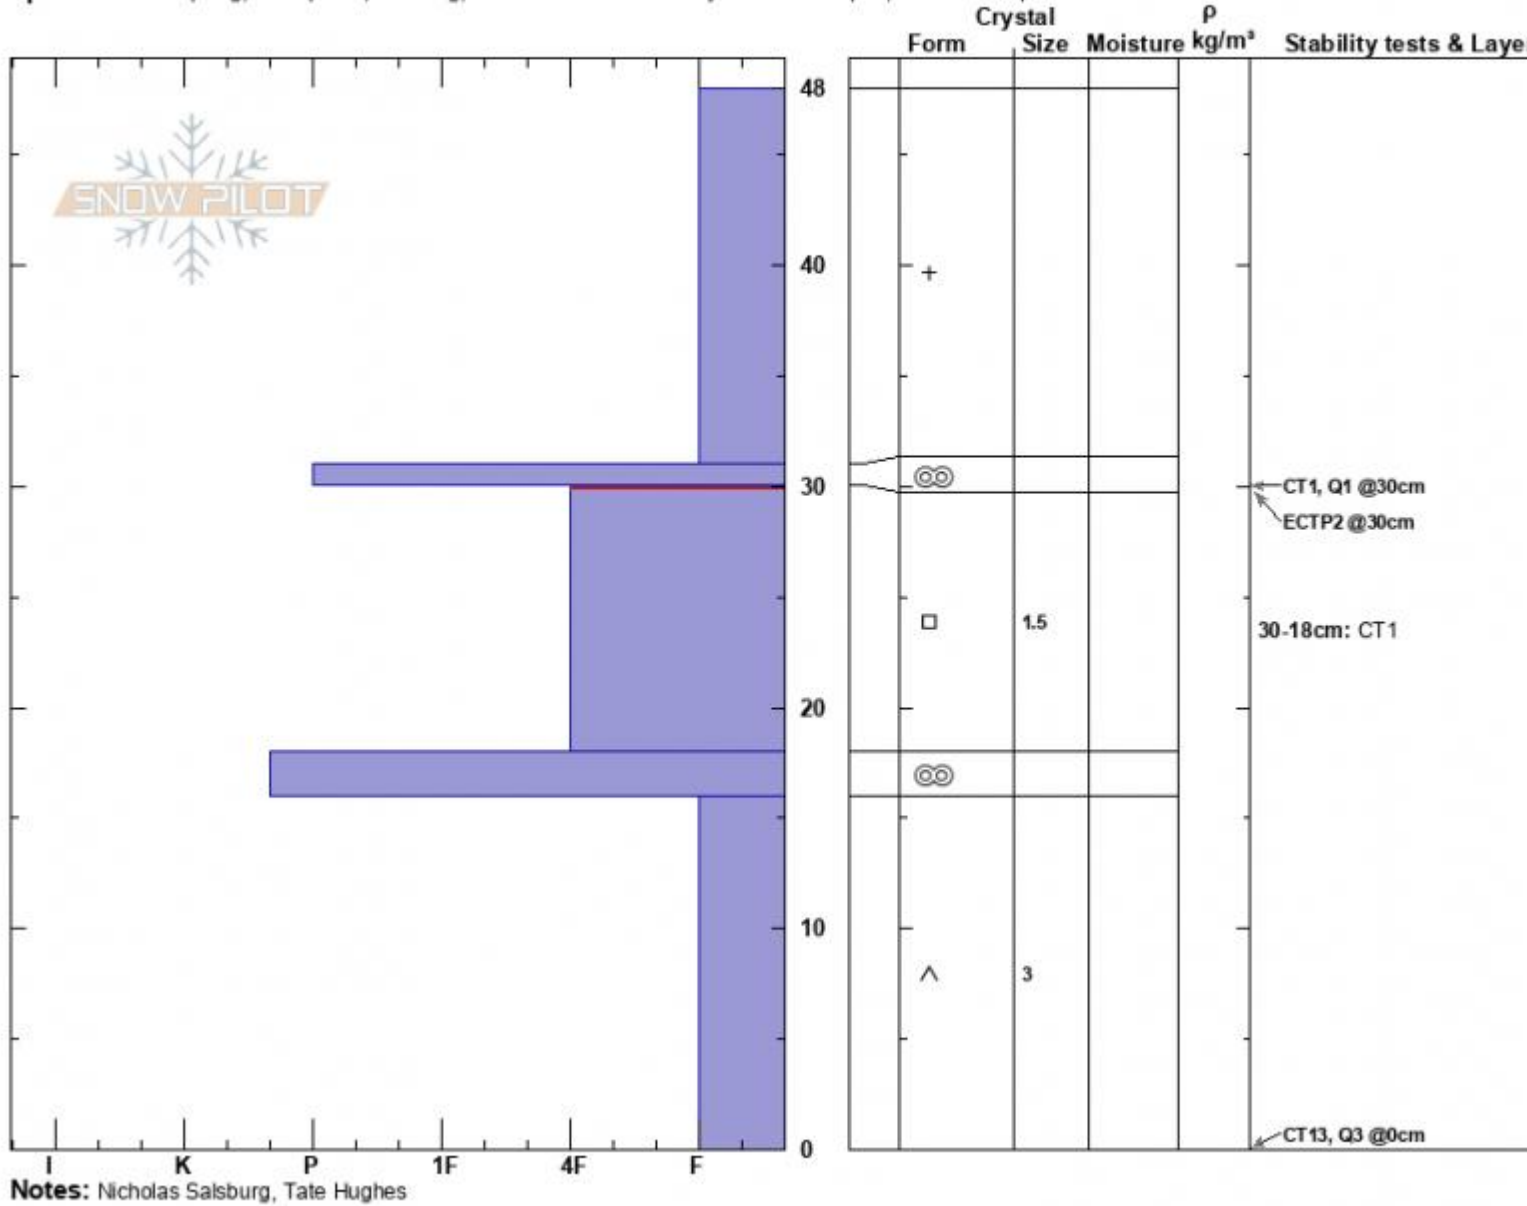

Lionhead
 Lionhead Range
 MT
 Elevation: 8558 ft
 Aspect: NE

Nicholas Salsburg
 12/03/2023 - 1:00pm
 Co-ord: 44.68590N, -111.28685W
 Slope Angle: 16°
 Wind Loading: yes

Stability:
 Air Temperature: 19°F
 Sky Cover: OVC
 Precipitation: S2
 Wind: W Light Breeze

HS:48
 Layer Notes:
 30-18cm: CT1
 30-18cm: Problematic layer

Specifics: Collapsing, widespread; Cracking; Recent avalanche activity on similar slopes; We skied slope

Advisory Region
 Lionhead Range
 Longitude
 -111.32W
 Latitude
 44.73N
 Lionhead Range, 2023-12-03