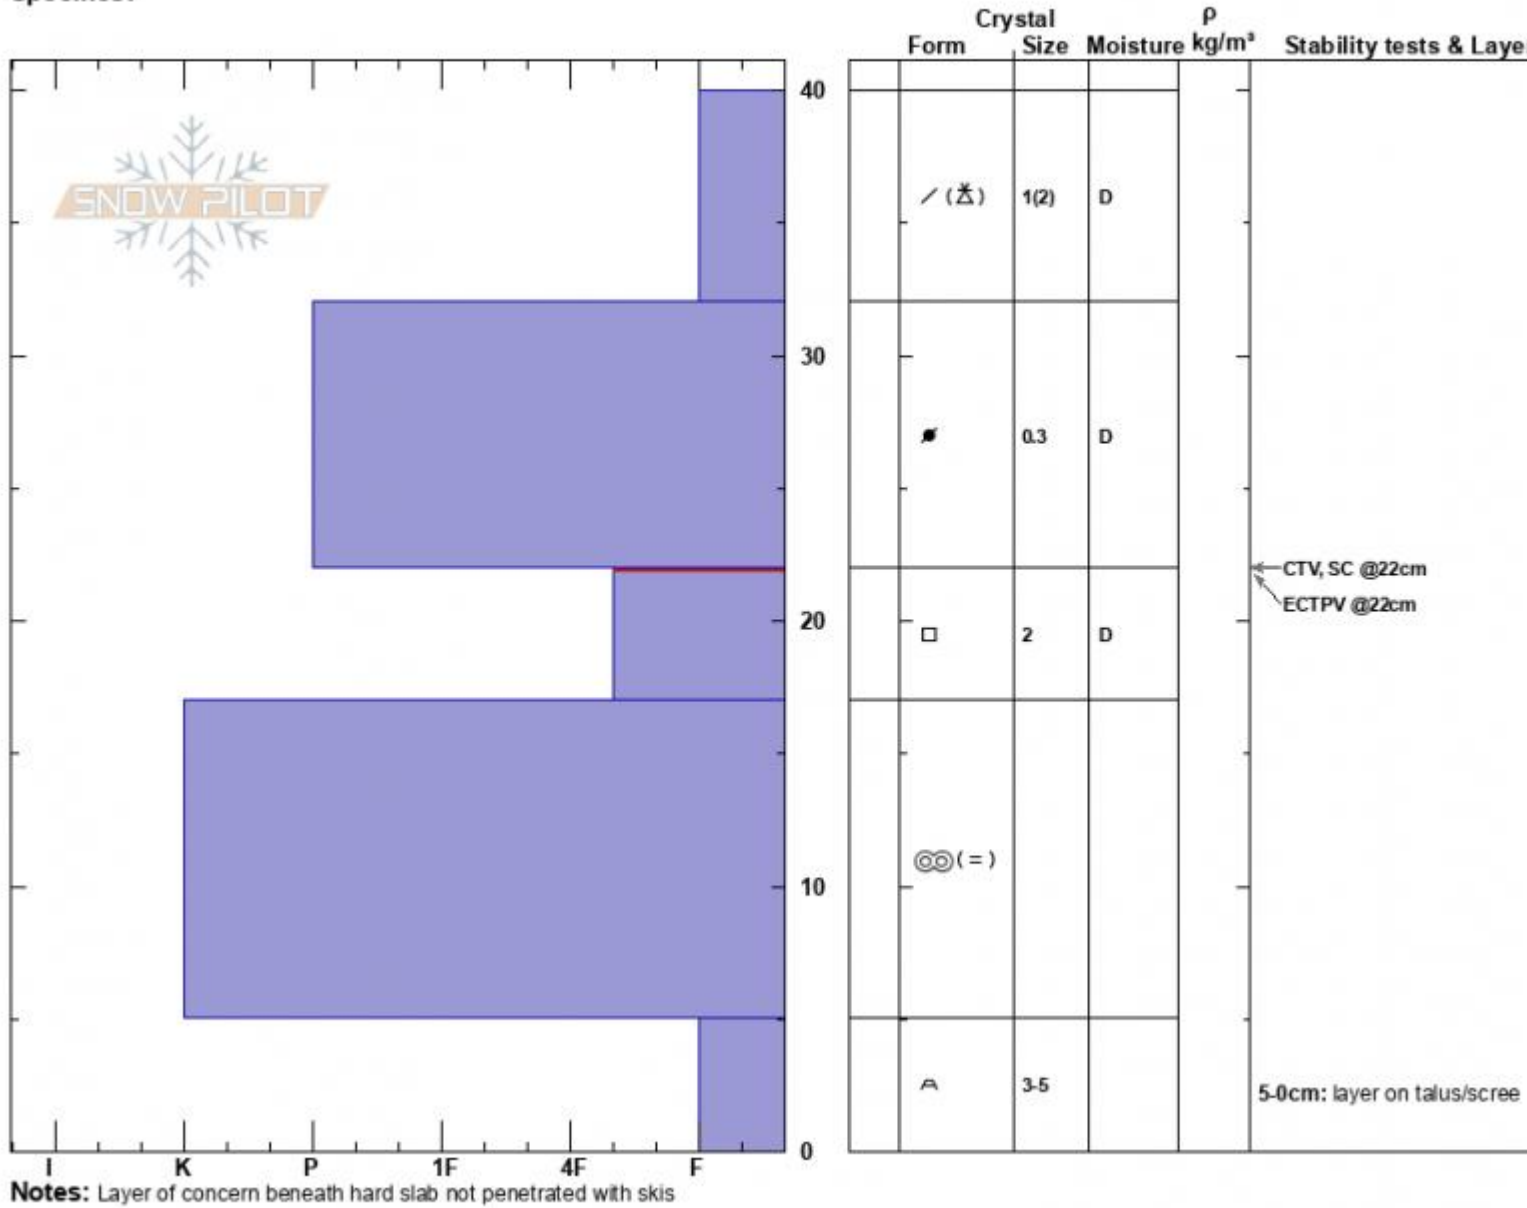

Turnstile runout
 Bridger Range
 MT
 Elevation: 7860 ft
 Aspect: 90°
 Specifics:

peter carse
 12/04/2023 - 11:00am
 Co-ord: 45.82839N, -110.92929W
 Slope Angle: 27°
 Wind Loading: previous

Stability:
 Air Temperature: -3°C
 Sky Cover: BKN
 Precipitation: NO
 Wind: S Light Breeze

HS:40
 PF:25
 PS: 8
 Layer Notes:
 22-17cm: Problematic layer
 5-0cm: layer on talus/scree

Advisory Region
 Bridger Range
 Bridger Range, 2023-12-04