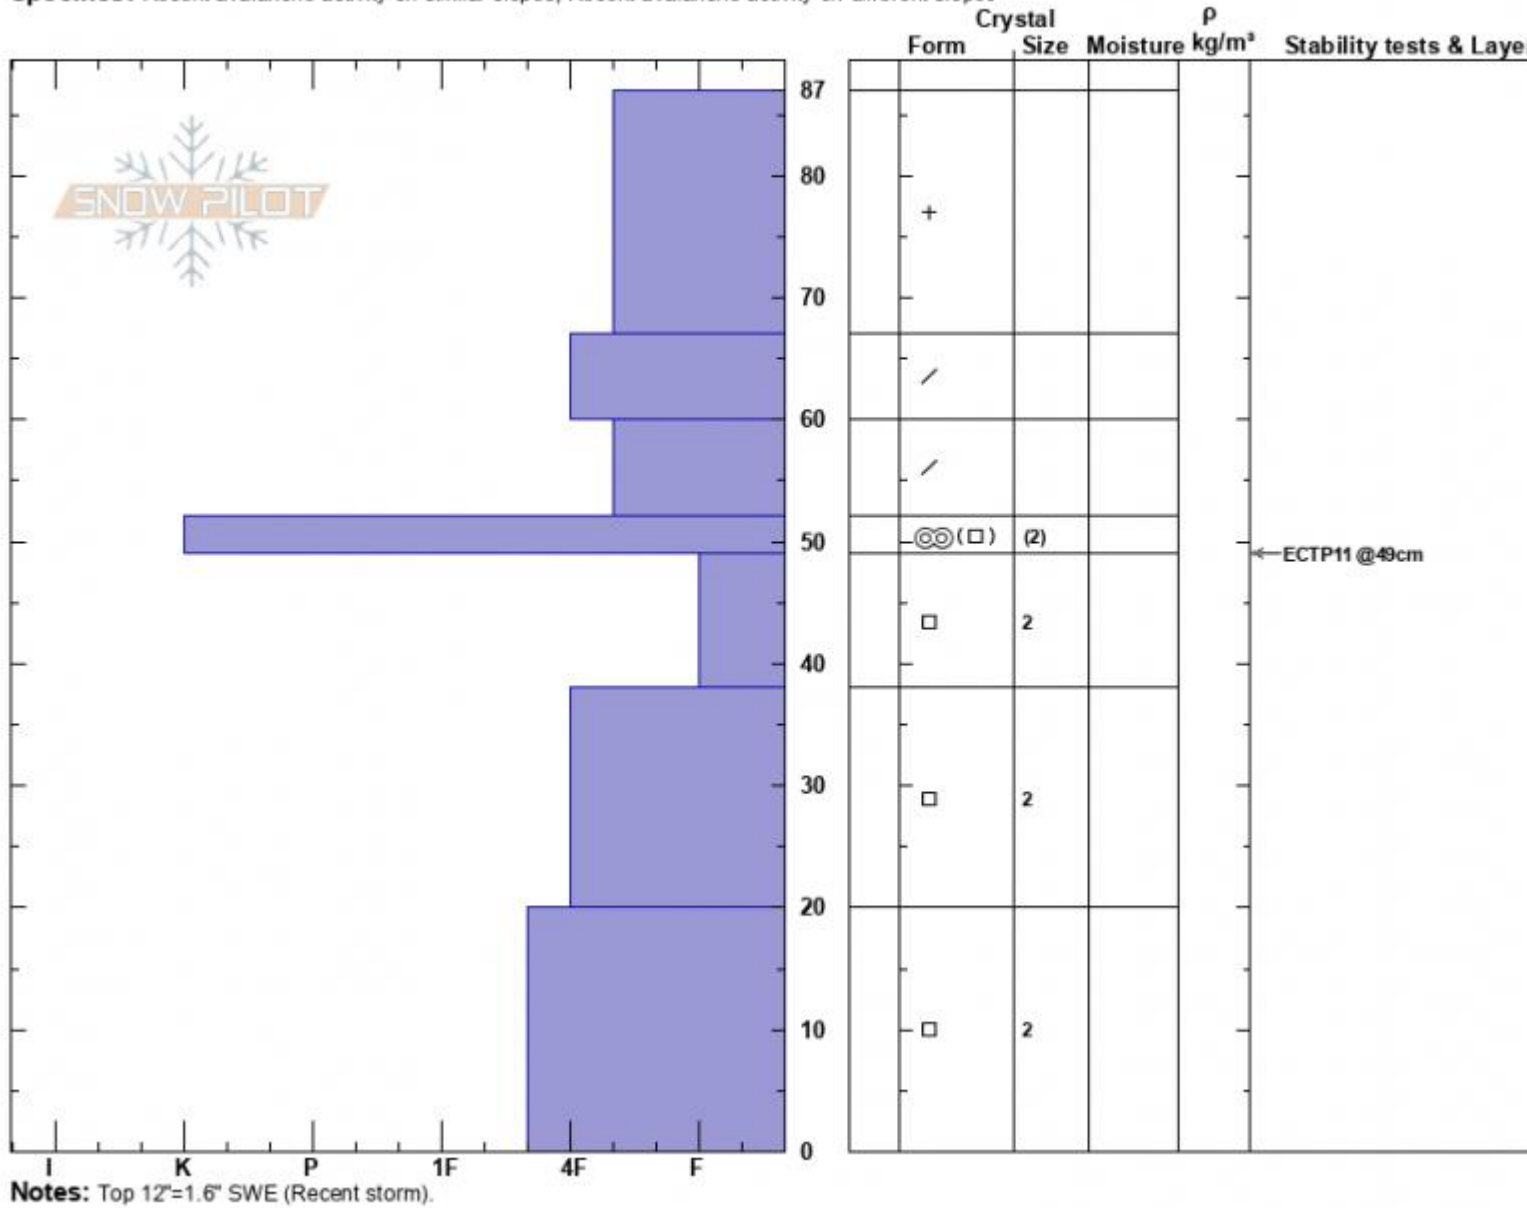

DaisyRd/W.Henderson
 Cooke City
 MT
 Elevation: 9510 ft
 Aspect: 235°
 Specifics: Recent avalanche activity on similar slopes; Recent avalanche activity on different slopes

Alex Marienthal
 12/05/2023 - 10:15am
 Co-ord: 45.05007N, -109.95097W
 Slope Angle: 25°
 Wind Loading: previous

Stability: Poor
 Air Temperature: -2.5°C
 Sky Cover: OVC
 Precipitation: S-1
 Wind: Calm

HS:87
 Layer Notes:
 49-38cm: Problematic layer

Advisory Region
 Cooke City
 Longitude
 -109.95W
 Latitude
 45.05N
 Cooke City, 2023-12-06