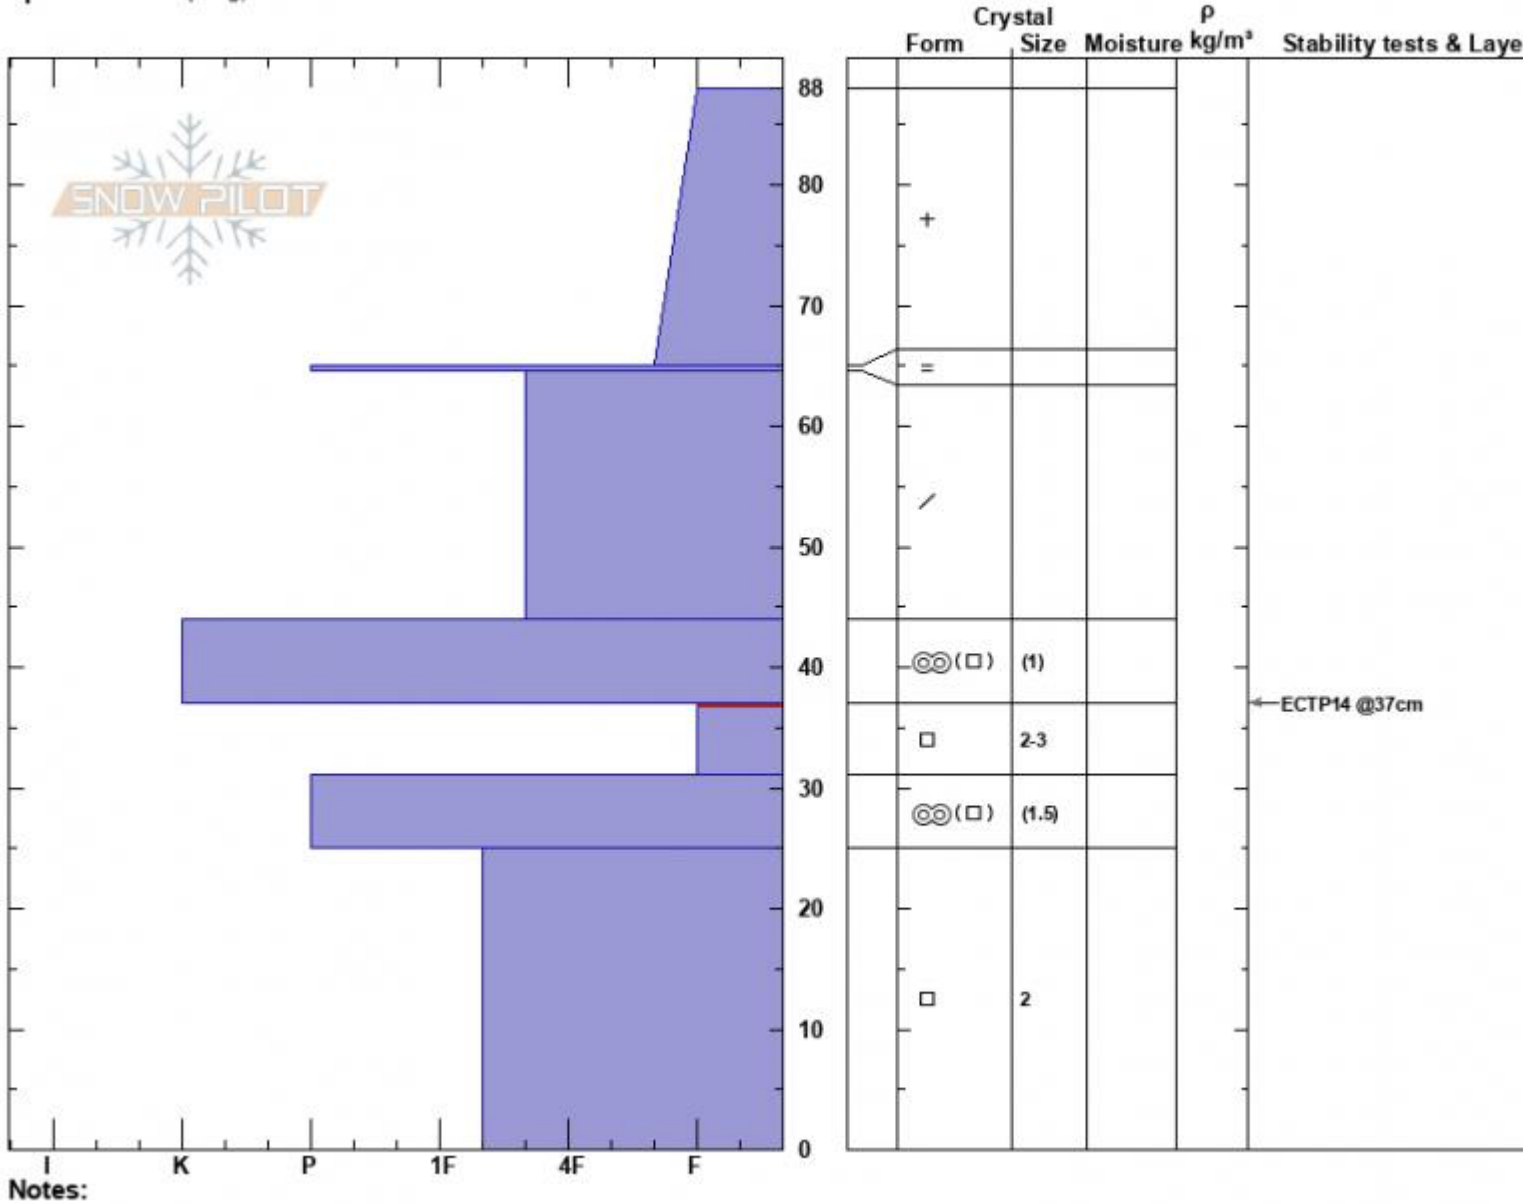

Sawtelle SW Profile
 Centennial Range
 ID
 Elevation: 9070 ft
 Aspect: 220°
 Specifics: Collapsing, localizer

Dave Zinn
 12/07/2023 - 12:30pm
 Co-ord: 44.55473N, -111.44483W
 Slope Angle: 13°
 Wind Loading: no

Stability: Poor
 Air Temperature:
 Sky Cover: BKN
 Precipitation: NO
 Wind: W Moderate

HS:88
 PF:40
 Layer Notes:
 37-31cm: Problematic layer

Advisory Region
 Island Park
 Longitude
 -111.44W
 Latitude
 44.56N
 Island Park, 2023-12-07