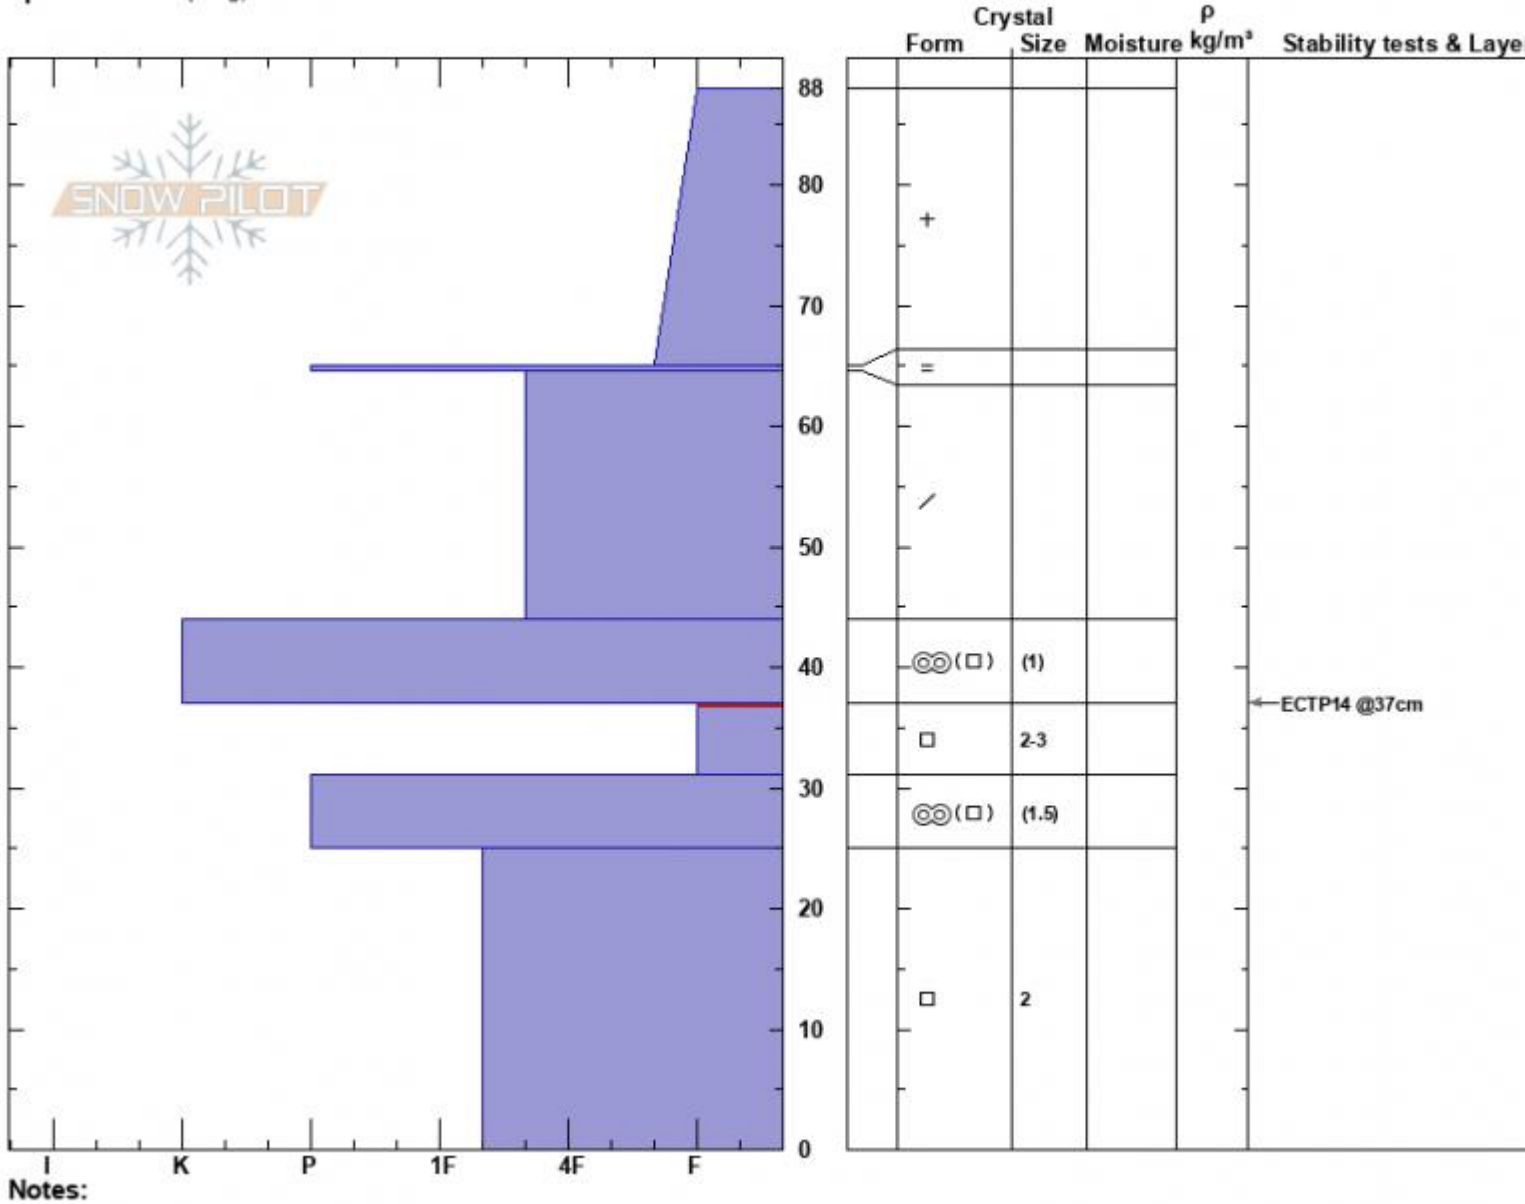

Sawtelle SW Profile
 Centennial Range
 ID
 Elevation: 9070 ft
 Aspect: 220°
 Specifics: Collapsing, localizer

Dave Zinn
 12/07/2023 - 12:30pm
 Co-ord: 44.55473N, -111.44483W
 Slope Angle: 13°
 Wind Loading: no

Stability: Poor
 Air Temperature:
 Sky Cover: BKN
 Precipitation: NO
 Wind: W Moderate

HS:88
 PF:40
 Layer Notes:
 37-31cm: Problematic layer

Advisory Region
 Island Park
 Longitude
 -111.44W
 Latitude
 44.56N
 Island Park, 2023-12-07