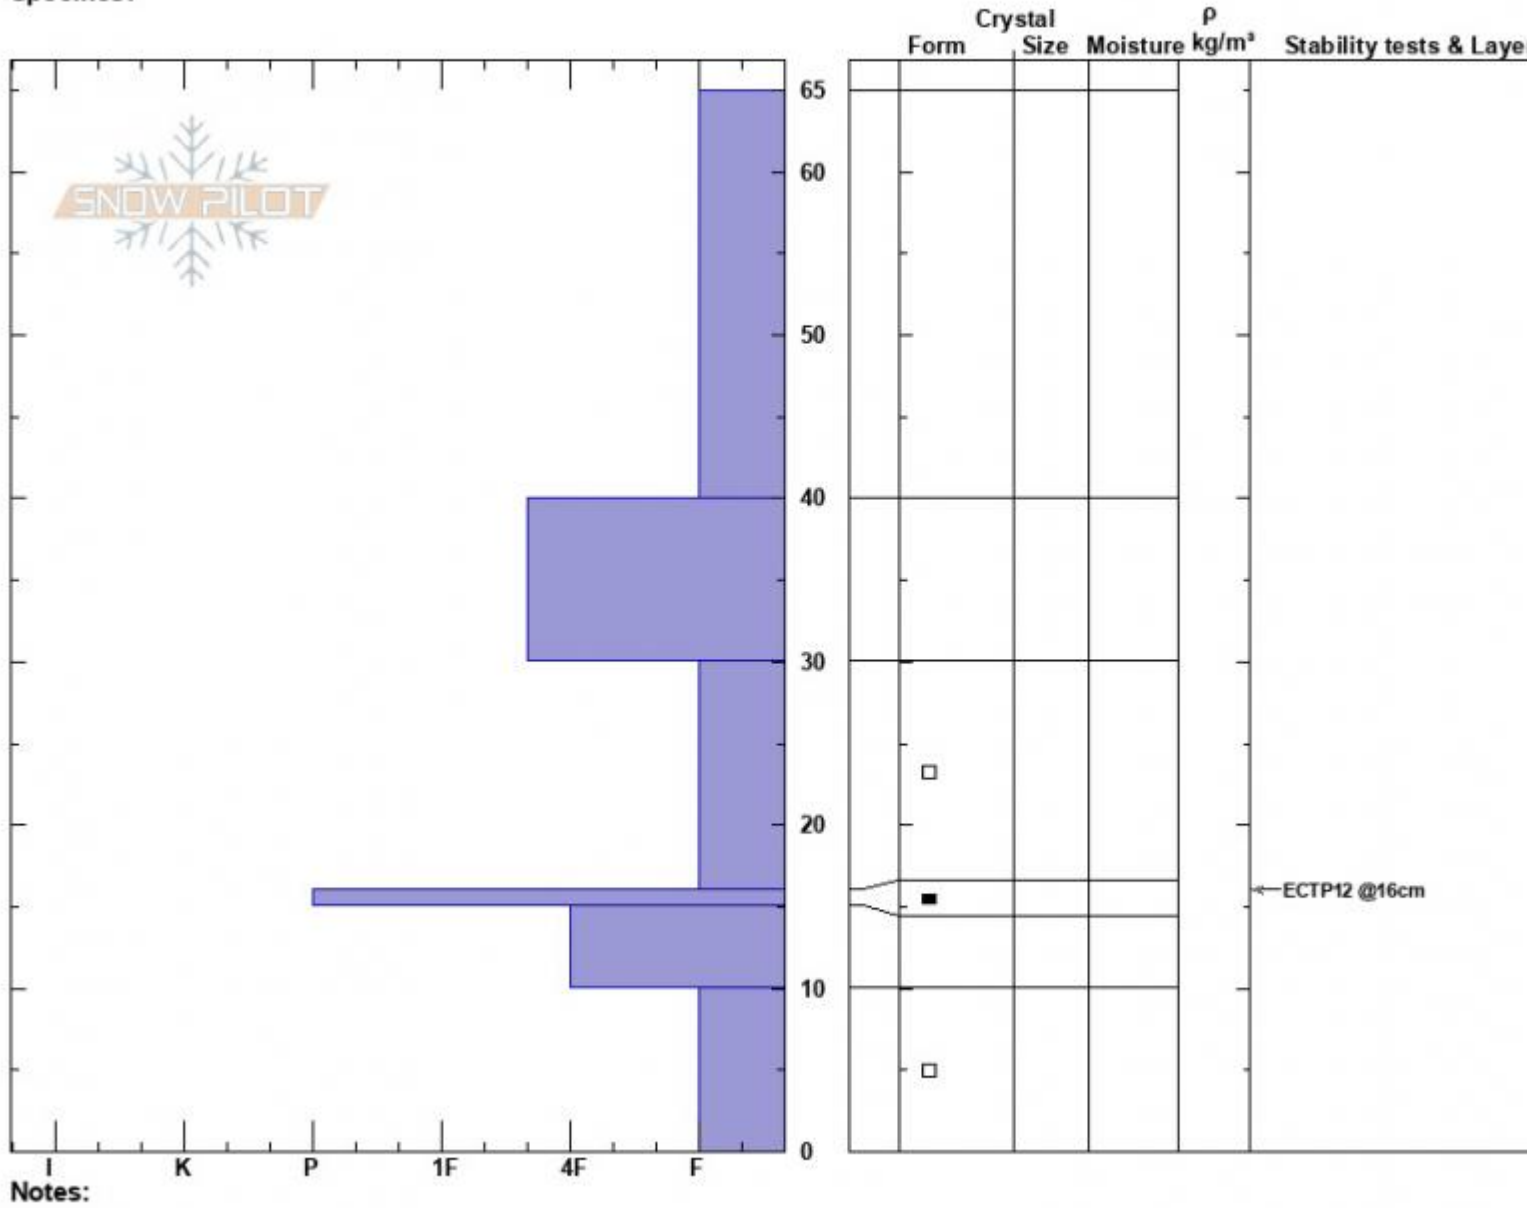

Lionhead Pit 2
 Madison Range-S
 MT
Elevation: 8367 ft
Aspect: 80°
Specifics:

Jackson Krause
 12/09/2023 - 12:32am
Co-ord: 44.70494N, -111.30054W
Slope Angle: 20°
Wind Loading: previous

Stability:
Air Temperature:
Sky Cover: BKN
Precipitation: NO
Wind: SW Light Breeze

HS:65
PF:65
Layer Notes:
 10-0cm: Problematic layer

Advisory Region
 Lionhead Range
 Lionhead Range, 2023-12-09