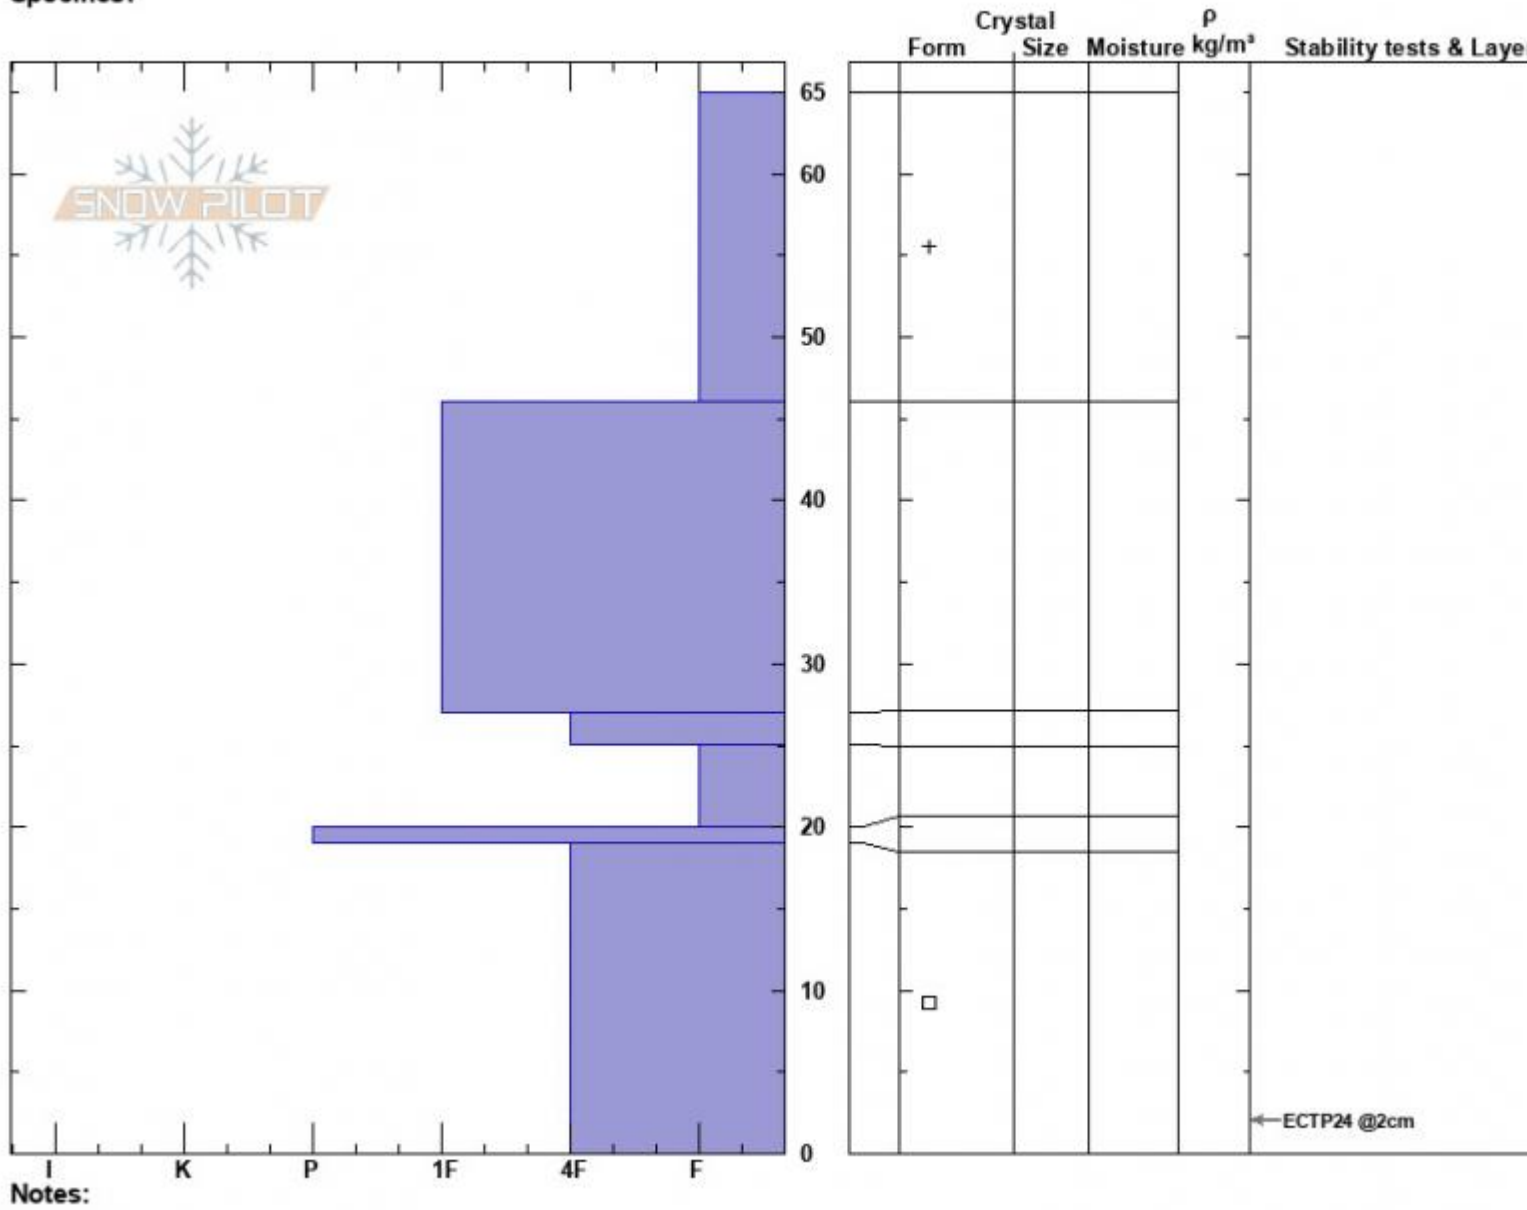

Lionhead Ridge
 Madison Range-S
 MT
Elevation: 8764 ft
Aspect: 86°
Specifics:

Jackson Krause
 12/09/2023 - 1:40pm
Co-ord: 44.70893N, -111.30850W
Slope Angle: 15°
Wind Loading: previous

Stability:
Air Temperature:
Sky Cover: BKN
Precipitation: S-1
Wind: SW Moderate

HS:65 **Layer Notes:**
PF:65 19-0cm: Problematic layer

Advisory Region
 Lionhead Range
 Longitude
 -111.32W
 Latitude
 44.71N
 Lionhead Range, 2023-12-09