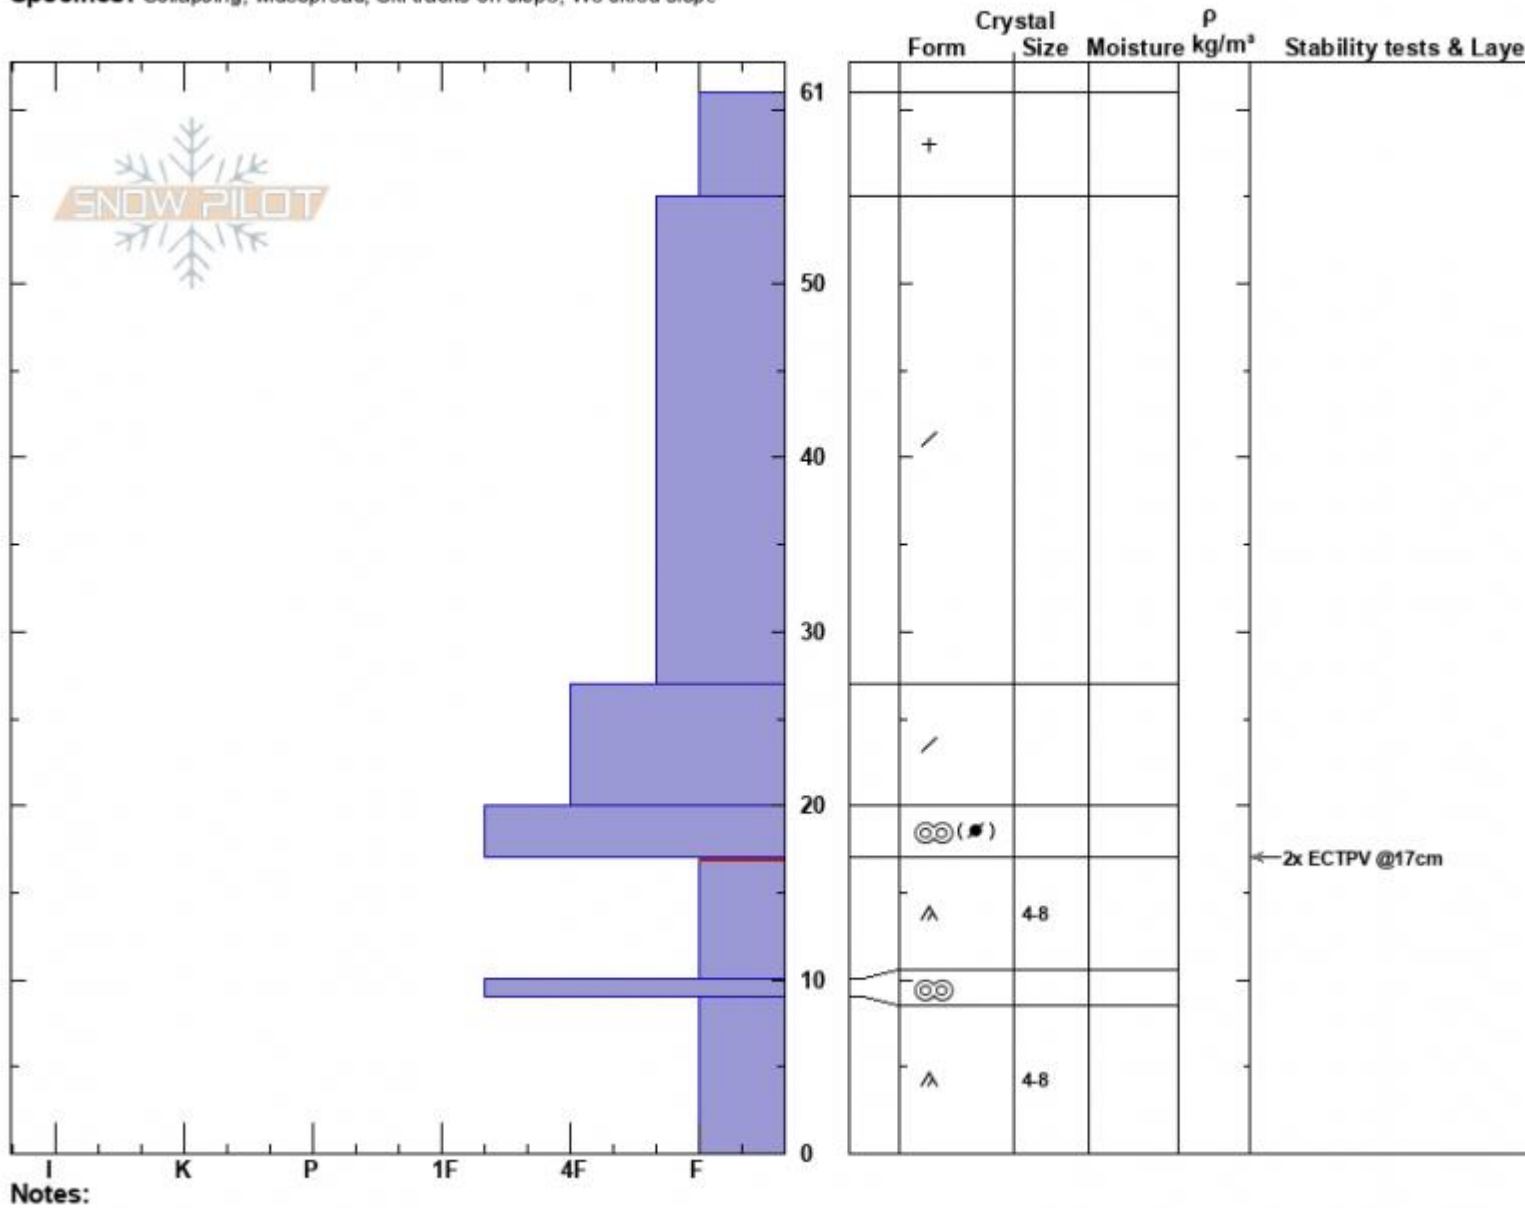

Fingers Meadow  
 Bridger Range  
 MT  
 Elevation: 8100 ft  
 Aspect: 100°  
 Specifics: Collapsing, widespread; Ski tracks on slope; We skied slope

Ian Hoyer  
 12/12/2023 - 11:00am  
 Co-ord: 45.80598N, -110.92829W  
 Slope Angle: 35°  
 Wind Loading: no

Stability: Poor  
 Air Temperature:  
 Sky Cover: BKN  
 Precipitation: NO  
 Wind: Calm

HS:61  
 PF:55 17-10cm:Problematic layer  
 PS:35

Advisory Region  
 Bridger Range  
 Longitude  
 -110.92W  
 Latitude  
 45.82N  
 Bridger Range, 2023-12-12