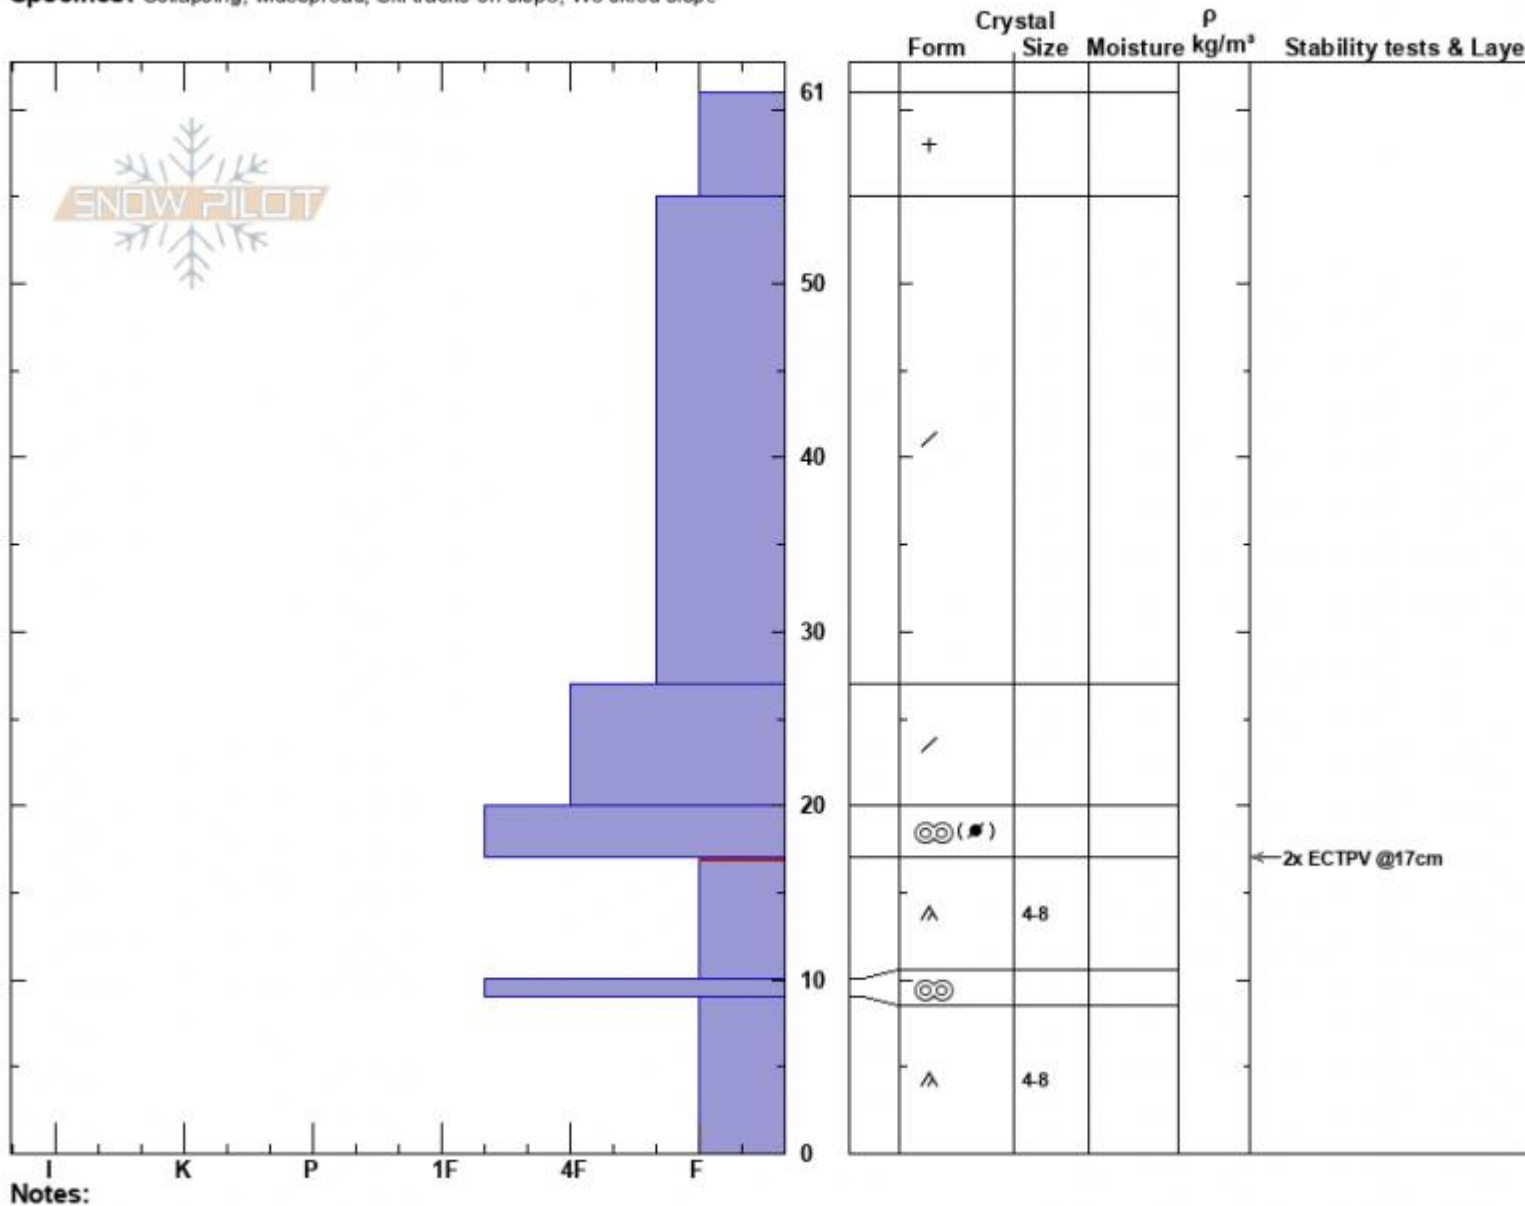

Fingers Meadow
 Bridger Range
 MT
 Elevation: 8100 ft
 Aspect: 100°
 Specifics: Collapsing, widespread; Ski tracks on slope; We skied slope

Ian Hoyer
 12/12/2023 - 11:00am
 Co-ord: 45.80598N, -110.92829W
 Slope Angle: 35°
 Wind Loading: no

Stability: Poor
 Air Temperature:
 Sky Cover: BKN
 Precipitation: NO
 Wind: Calm

HS:61
 PF:55 17-10cm:Problematic layer
 PS:35

Notes:
 Advisory Region
 Bridger Range
 Longitude
 -110.92W
 Latitude
 45.82N
 Bridger Range, 2023-12-12