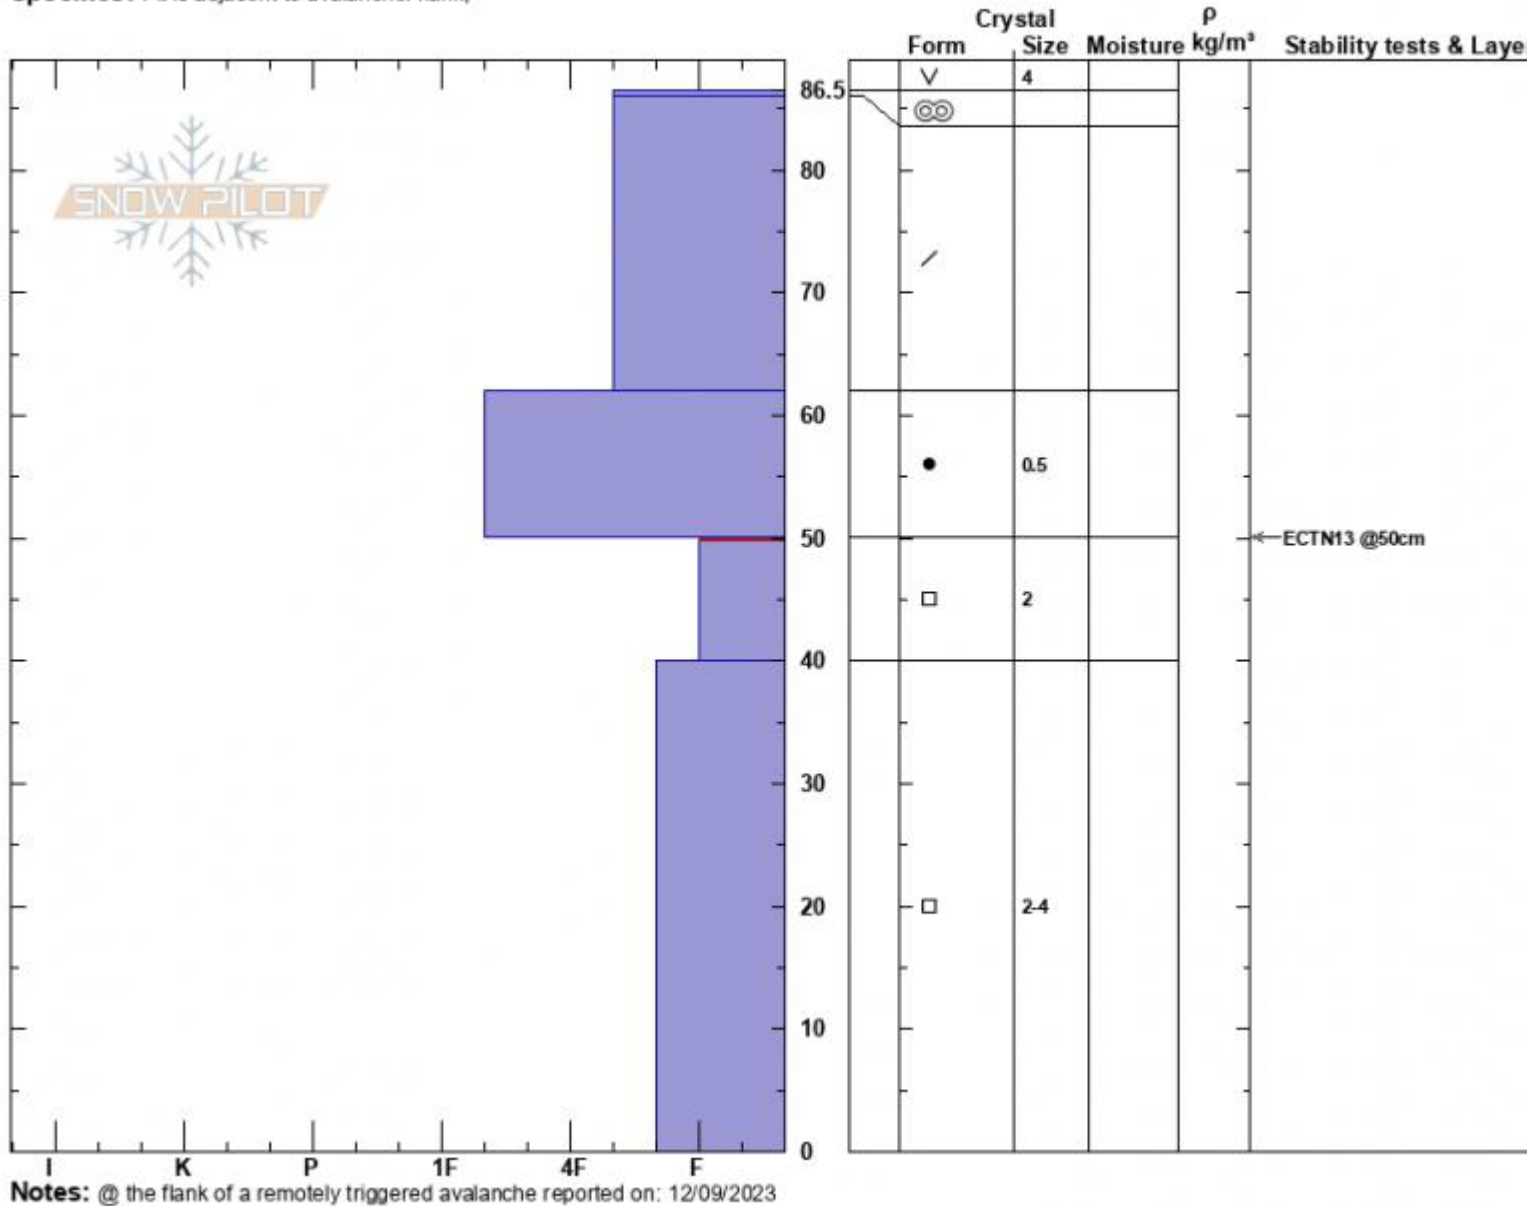

Tepee Basin Avalanche  
 Madison Range-S  
 MT  
**Elevation:** 9260 ft  
**Aspect:** 20°  
**Specifics:** Pit is adjacent to avalanche: flank;

Zach Peterson  
 12/13/2023 - 11:45am  
**Co-ord:** 44.90382N, -111.19498W  
**Slope Angle:** 32°  
**Wind Loading:**

**Stability:** Fair  
**Air Temperature:**  
**Sky Cover:** CLR  
**Precipitation:** NO  
**Wind:** Calm

**HS:**86.5 **Layer Notes:**  
 50-40cm: Problematic layer

Advisory Region  
 Southern Madison  
 Longitude  
 -111.19W  
 Latitude  
 44.90N