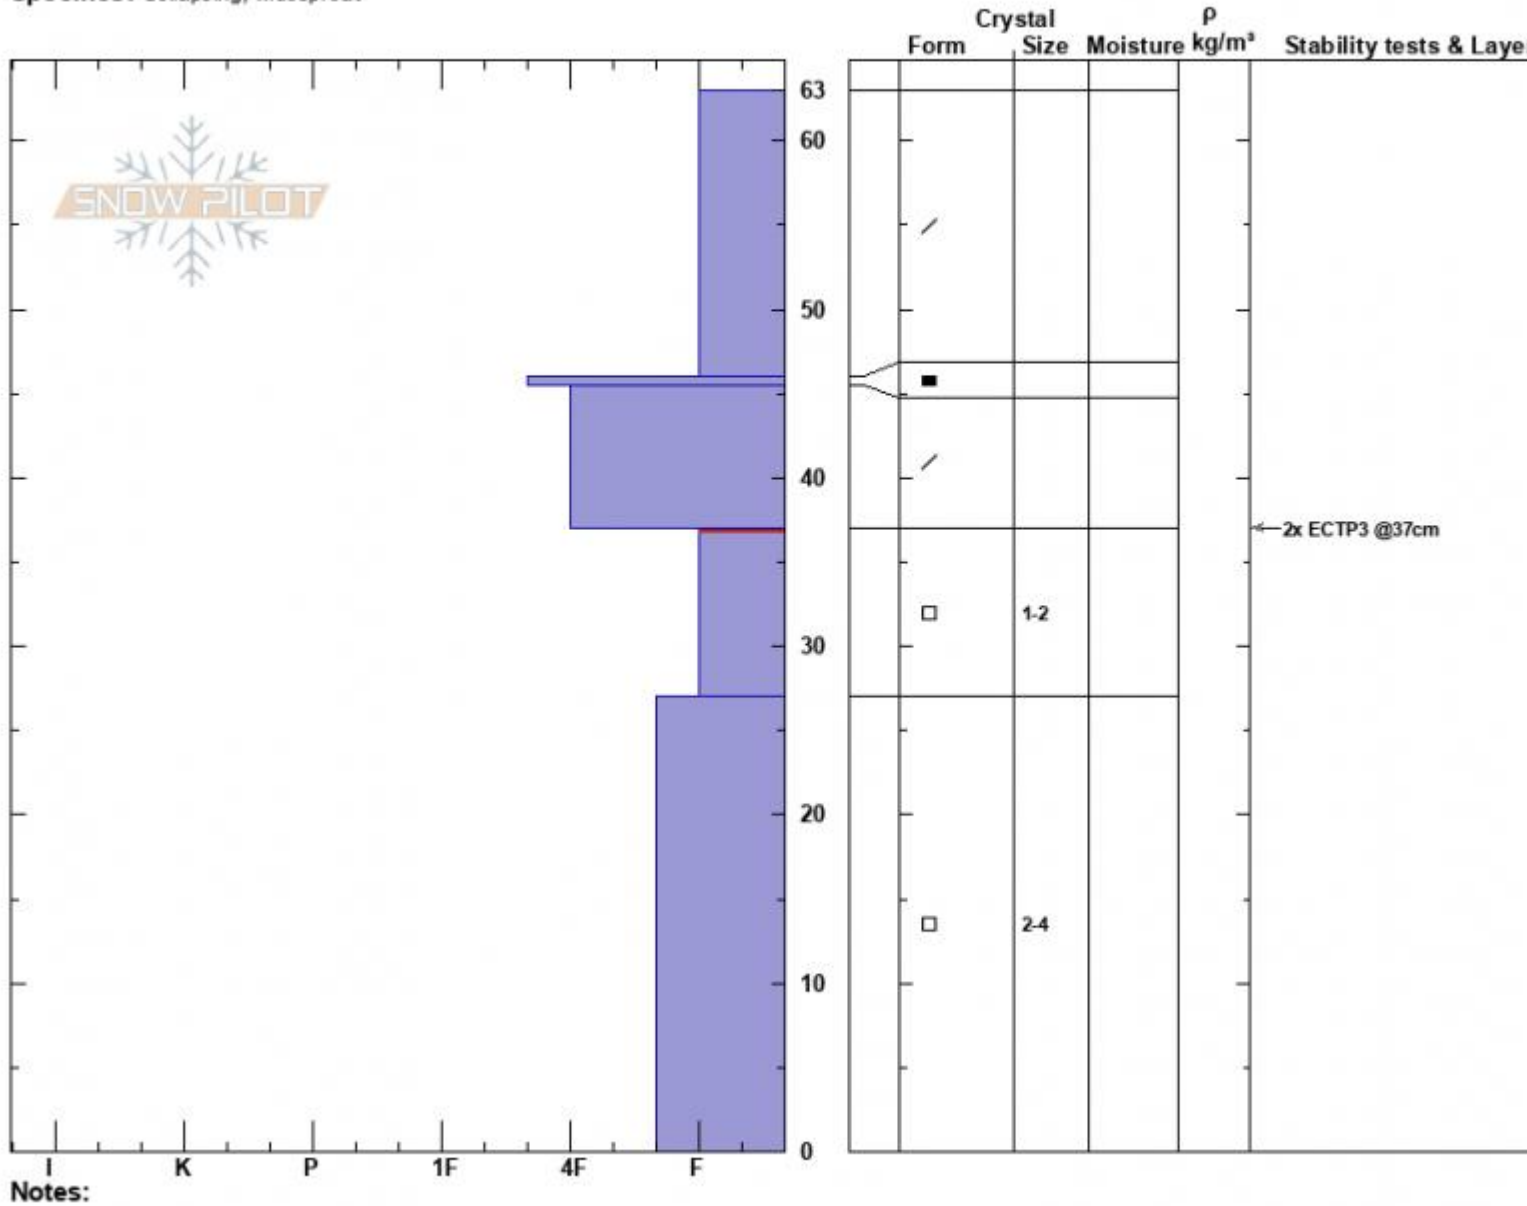

Sunlight Basin Profile
 Madison Range-S
 MT
 Elevation: 9480 ft
 Aspect: 100°
 Specifics: Collapsing, widespreac

Dave Zinn
 12/10/2023 - 11:30am
 Co-ord: 44.97495N, -111.31363W
 Slope Angle: 15°
 Wind Loading: previous

Stability: Poor
 Air Temperature:
 Sky Cover: SCT
 Precipitation: NO
 Wind: Calm

HS:63
 Layer Notes:
 37-27cm: Problematic layer

Advisory Region
 Southern Madison
 Longitude
 -111.31W
 Latitude
 44.97N
 Southern Madison, 2023-12-11