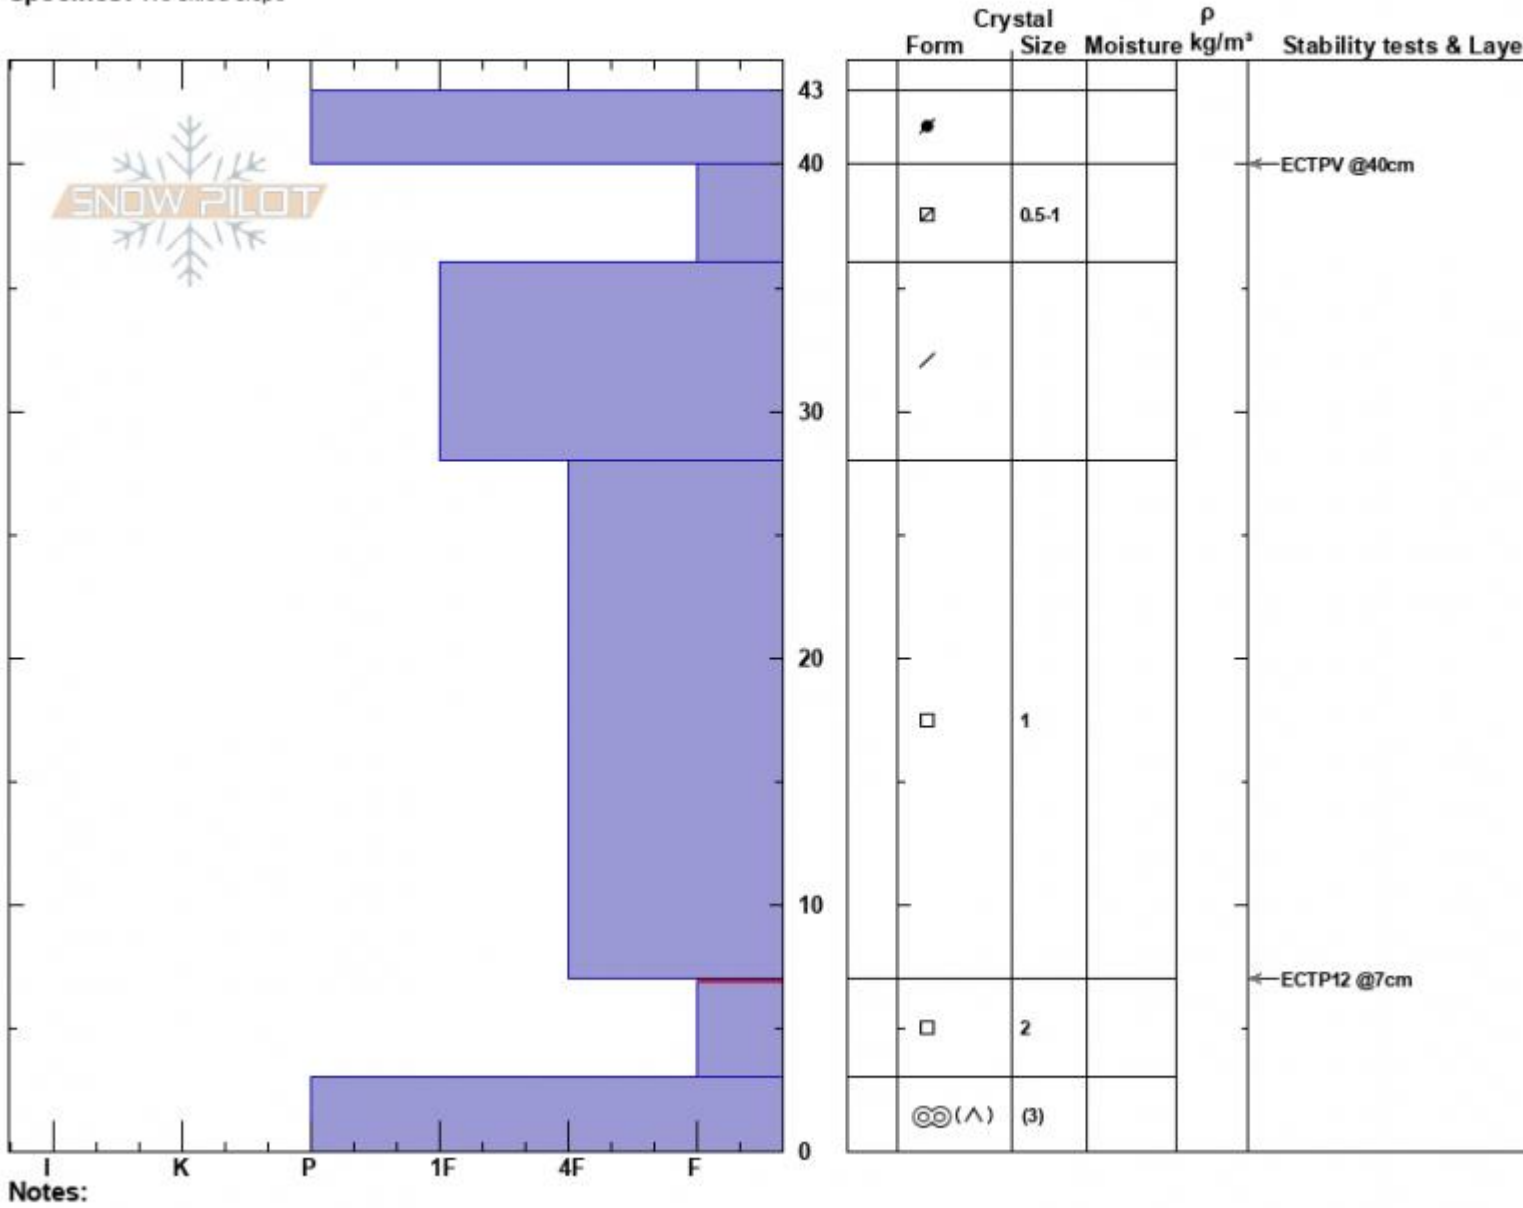

Throne Shoulder
 Bridger Range
 MT
 Elevation: 7875 ft
 Aspect: 100°
 Specifics: We skied slope

Dave Zinn
 12/18/2023 - 11:00am
 Co-ord: 45.88379N, -110.94873W
 Slope Angle: 28°
 Wind Loading: no

Stability: Fair
 Air Temperature:
 Sky Cover: CLR
 Precipitation: NO
 Wind: S Calm

HS:43
 PF:40
 Layer Notes:
 7-3cm: Problematic layer

Advisory Region
 Bridger Range
 Longitude
 -110.95W
 Latitude
 45.88N
 Bridger Range, 2023-12-18