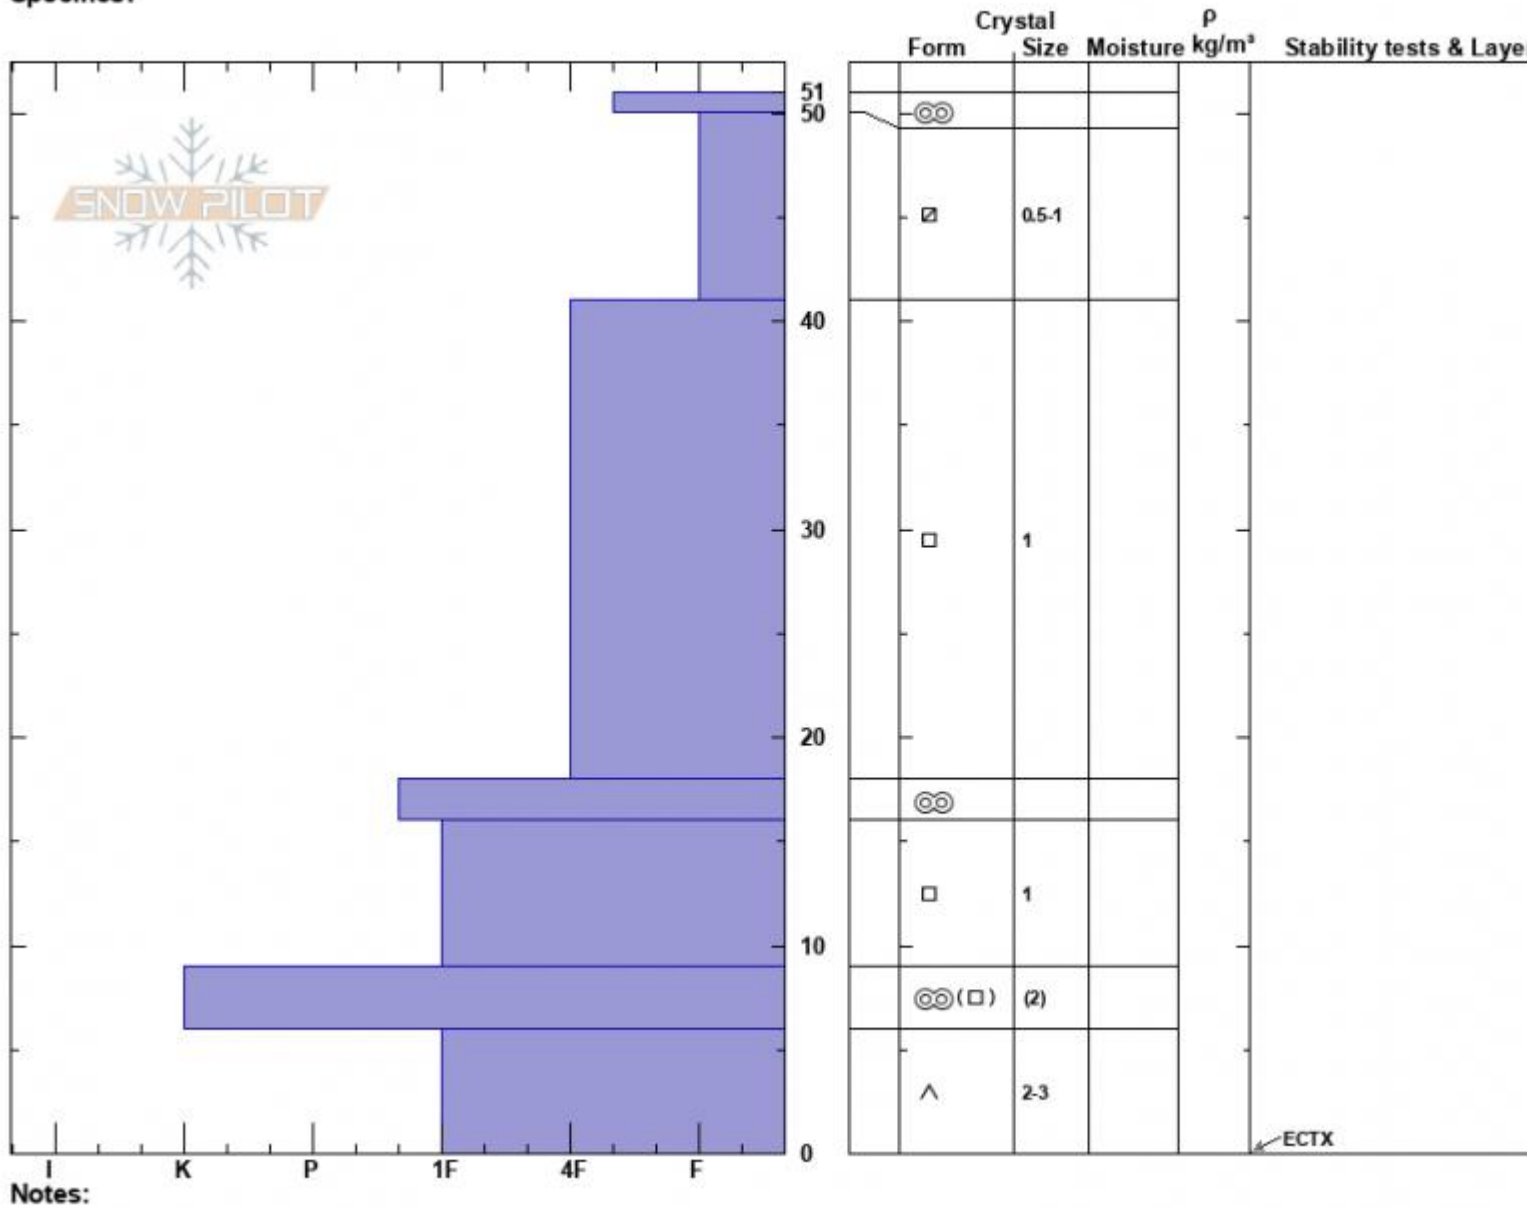

Throne North
 Bridger Range
 MT
 Elevation: 8300 ft
 Aspect: 330°
 Specifics:

Dave Zinn
 12/18/2023 - 12:00pm
 Co-ord: 45.88261N, -110.95303W
 Slope Angle: 26°
 Wind Loading: no

Stability: Fair
 Air Temperature:
 Sky Cover: SCT
 Precipitation: NO
 Wind: S Calm

HS:51
 PF:40

Layer Notes:

Advisory Region
 Bridger Range
 Longitude
 -110.95W
 Latitude
 45.88N
 Bridger Range, 2023-12-18