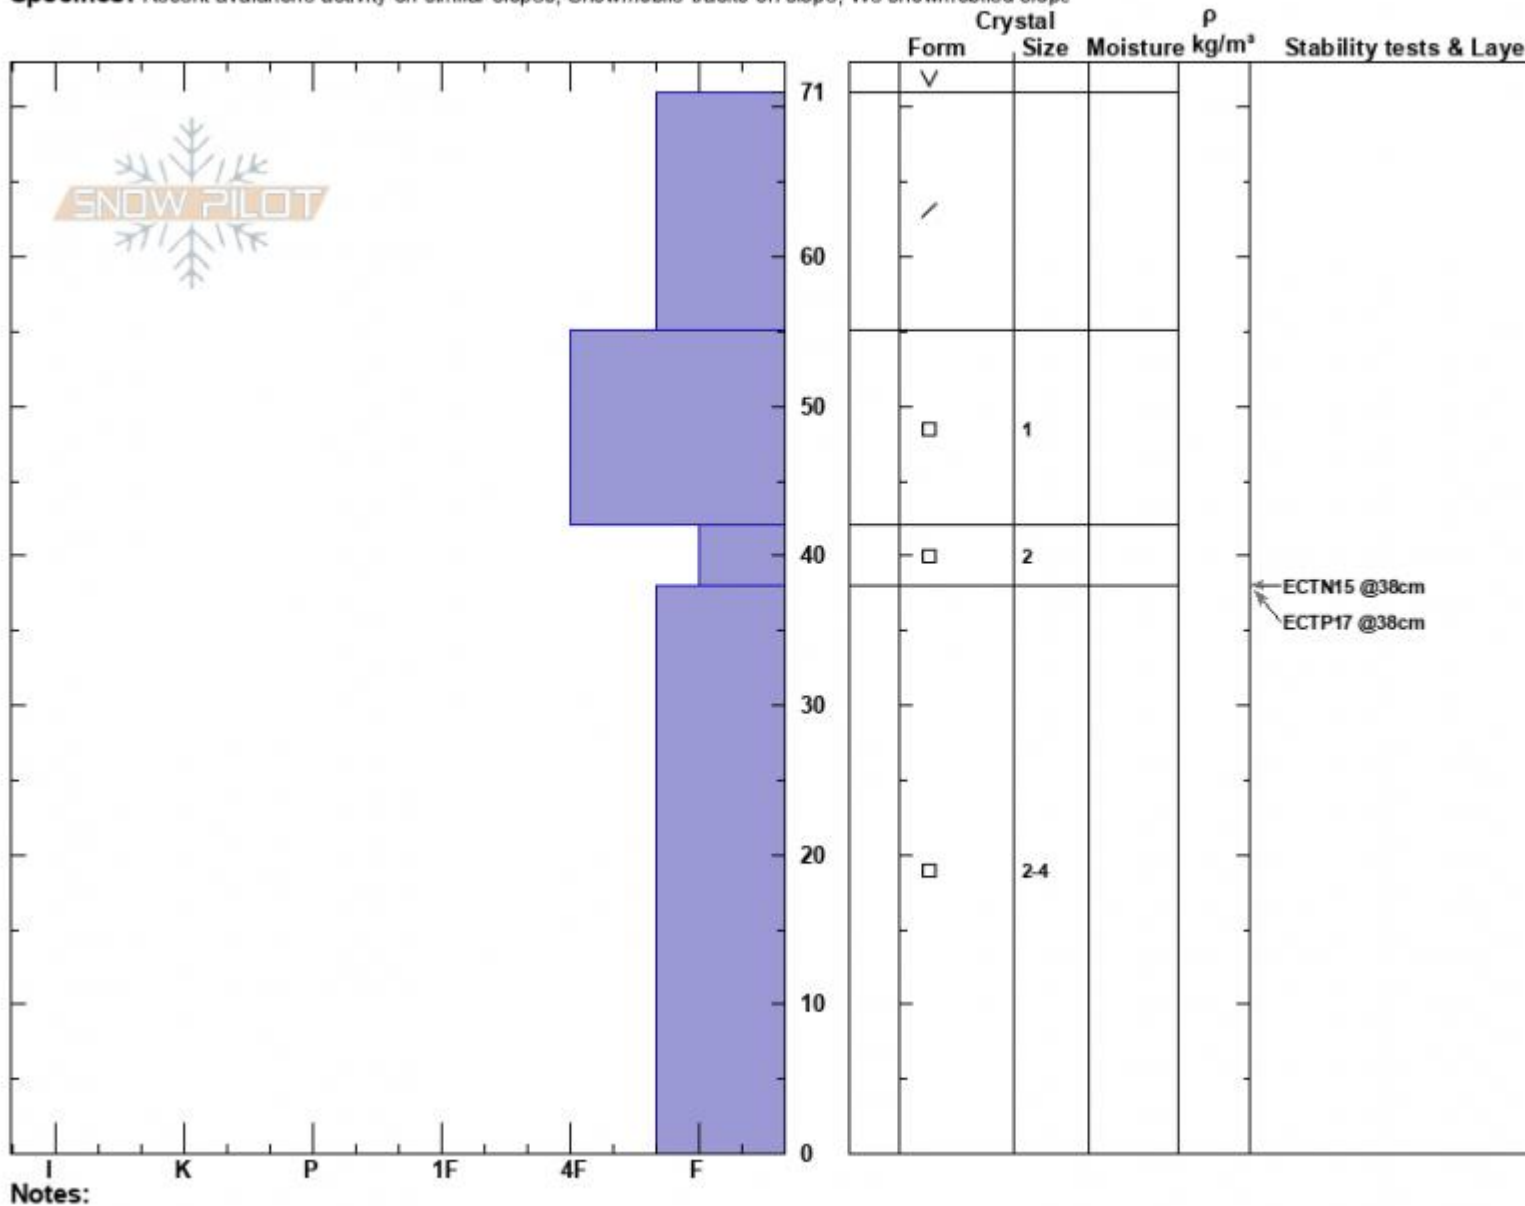

2nd Yellowmule
 Madison Range-N
 MT

Elevation: 9400 ft
 Aspect: 30°

Specifics: Recent avalanche activity on similar slopes; Snowmobile tracks on slope; We snowmobiled slope

Ian Hoyer
 12/19/2023 - 11:00am
 Co-ord: 45.17713N, -111.40059W
 Slope Angle: 25°
 Wind Loading:

Stability: Fair
 Air Temperature:
 Sky Cover: BKN
 Precipitation: NO
 Wind: Calm

HS:71
 PF:65
 Layer Notes:
 42-38cm: Problematic layer

Advisory Region
 Northern Madison
 Longitude
 -111.38W
 Latitude
 45.17N
 Northern Madison, 2023-12-19