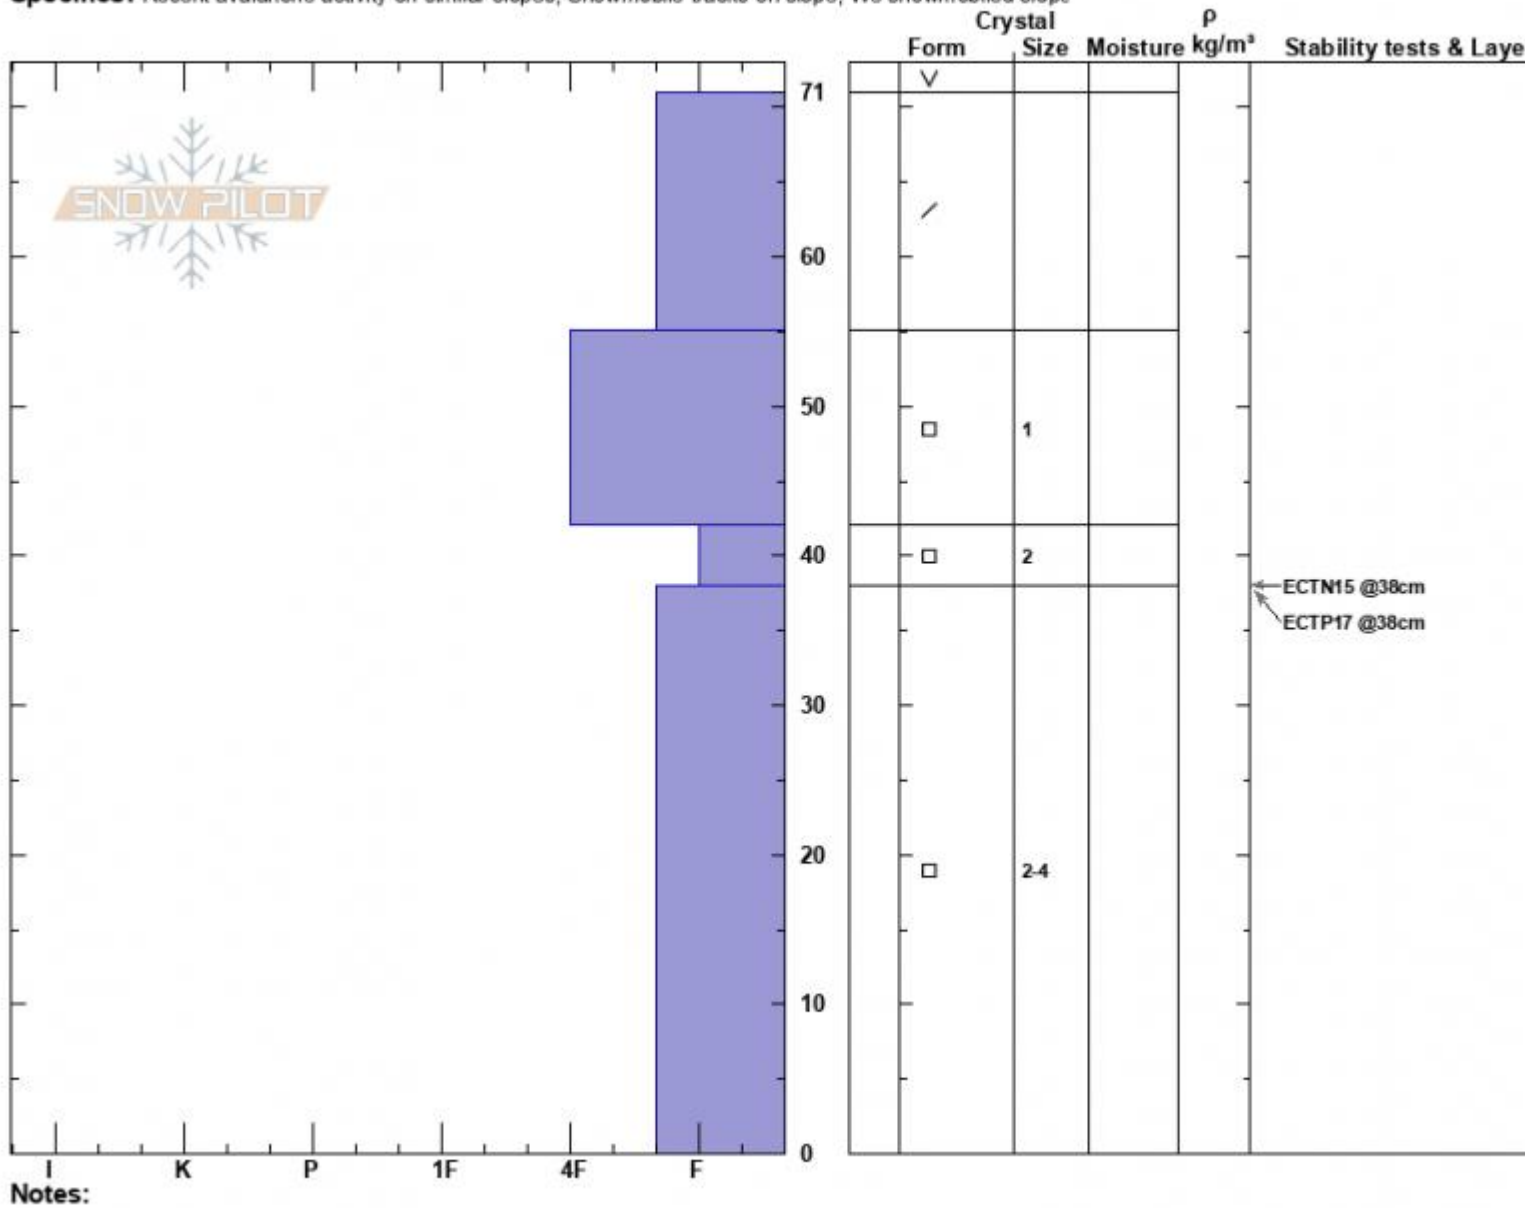

2nd Yellowmule
 Madison Range-N
 MT

Elevation: 9400 ft
 Aspect: 30°

Specifics: Recent avalanche activity on similar slopes; Snowmobile tracks on slope; We snowmobiled slope

Ian Hoyer
 12/19/2023 - 11:00am
 Co-ord: 45.17713N, -111.40059W
 Slope Angle: 25°
 Wind Loading:

Stability: Fair
 Air Temperature:
 Sky Cover: BKN
 Precipitation: NO
 Wind: Calm

HS:71
 PF:65
 Layer Notes:
 42-38cm: Problematic layer

Advisory Region
 Northern Madison
 Longitude
 -111.38W
 Latitude
 45.17N
 Northern Madison, 2023-12-19