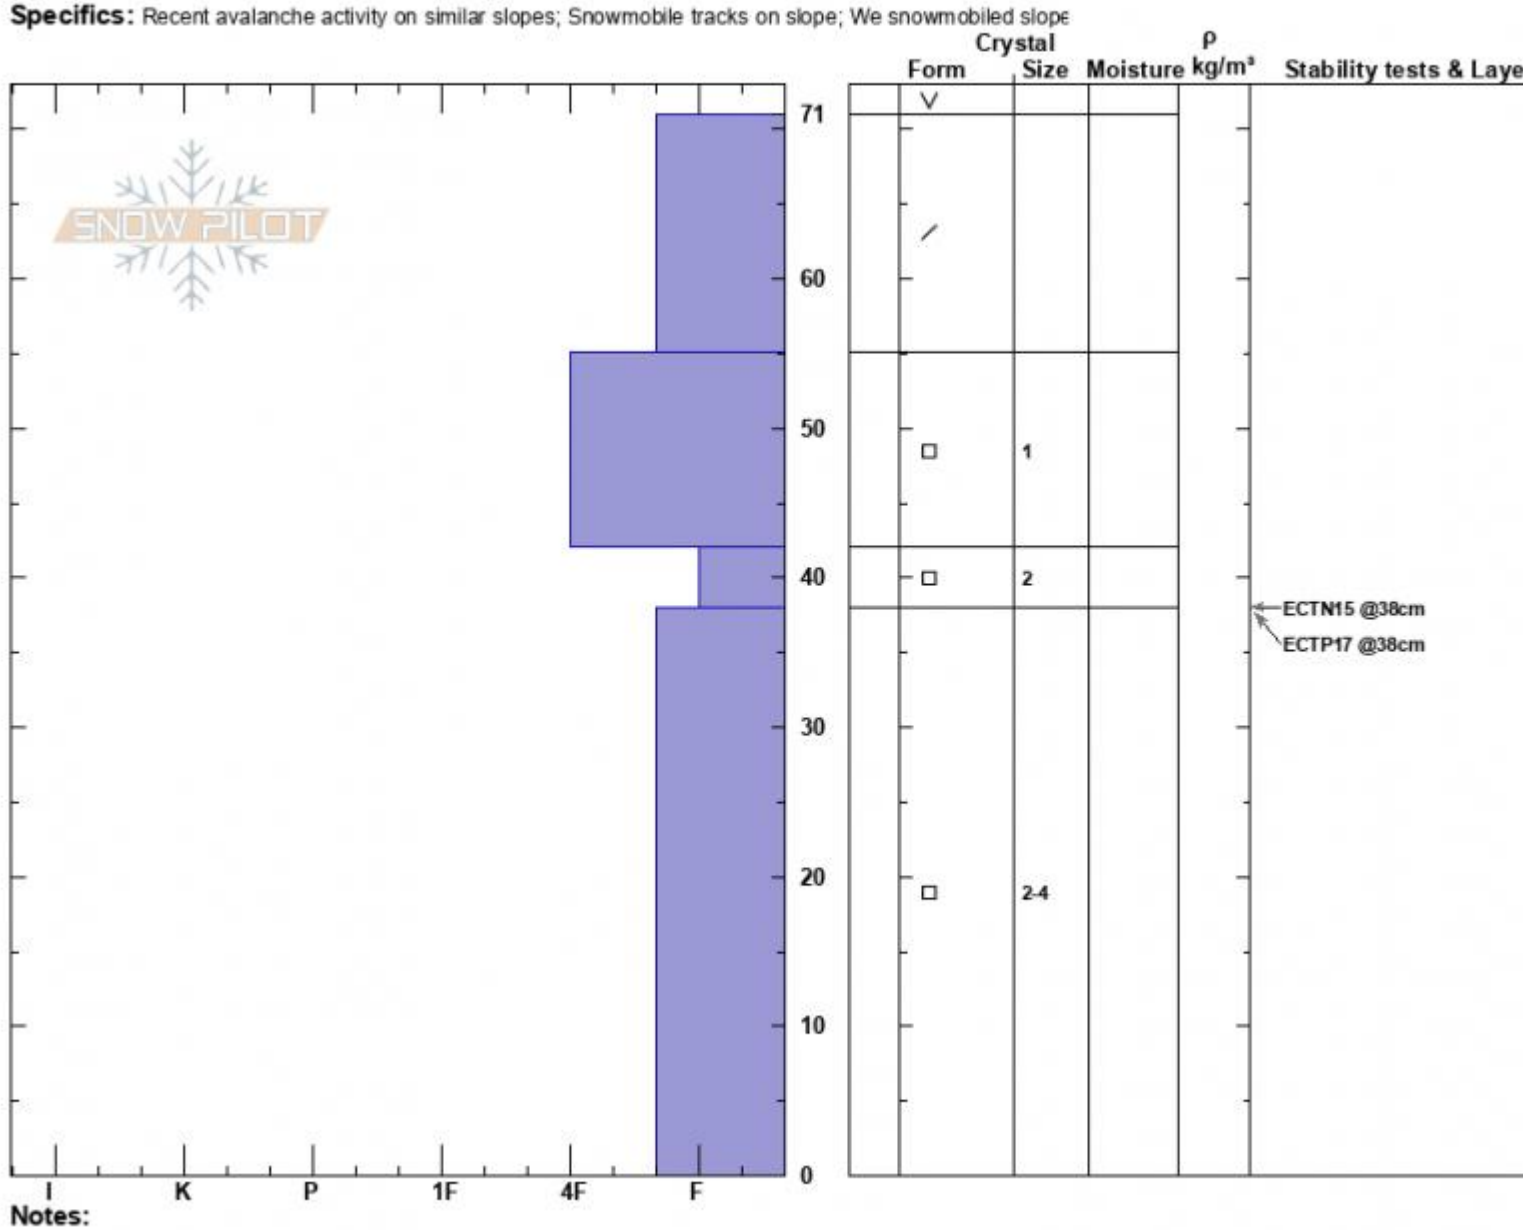

2nd Yellowmule  
 Madison Range-N  
 MT  
 Elevation: 9400 ft  
 Aspect: 30°  
**Specifics:** Recent avalanche activity on similar slopes; Snowmobile tracks on slope; We snowmobiled slope

Ian Hoyer  
 12/19/2023 - 11:00am  
**Co-ord:** 45.17713N, -111.40059W  
**Slope Angle:** 25°  
**Wind Loading:**

**Stability:** Fair  
**Air Temperature:**  
**Sky Cover:** BKN  
**Precipitation:** NO  
**Wind:** Calm

**HS:**71  
**PF:**65  
**Layer Notes:**  
 42-38cm: Problematic layer

Advisory Region  
 Northern Madison  
 Longitude  
 -111.38W  
 Latitude  
 45.17N  
 Northern Madison, 2023-12-19