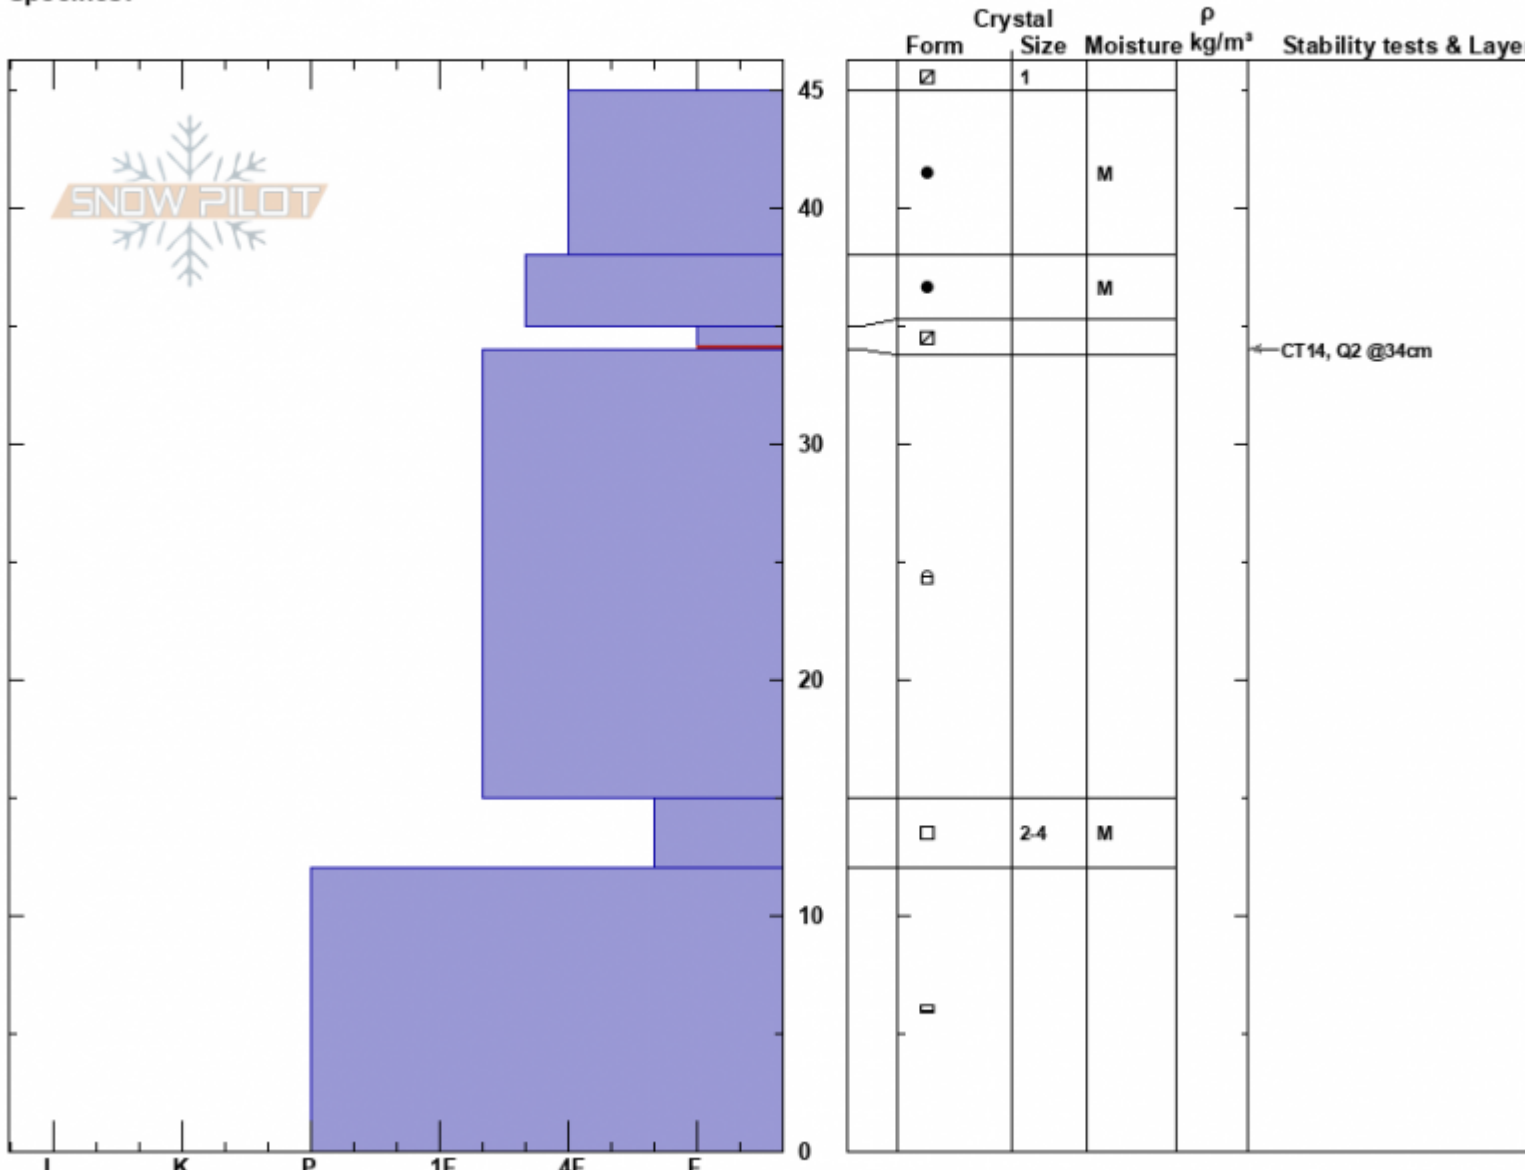

Dwayne's Bowl
 Bridger Range
 MT
 Elevation: 8450 ft
 Aspect: 150°
 Specifics:

Doug Chabot-Admin
 12/19/2023 - 11:00am
 Co-ord: 45.82285N, -110.92891W
 Slope Angle: 25°
 Wind Loading:

Stability: Fair
 Air Temperature: -1°C
 Sky Cover: CLR
 Precipitation: NO
 Wind:

HS:45
 Layer Notes:
 35-34cm: Problematic layer

Notes: Top layers were moist from the sun, BUT, the NSF at the surface was not melting. It will likely remain.

Advisory Region
 Bridger Range
 Longitude
 -110.93W
 Latitude
 45.83N
 Bridger Range, 2023-12-20