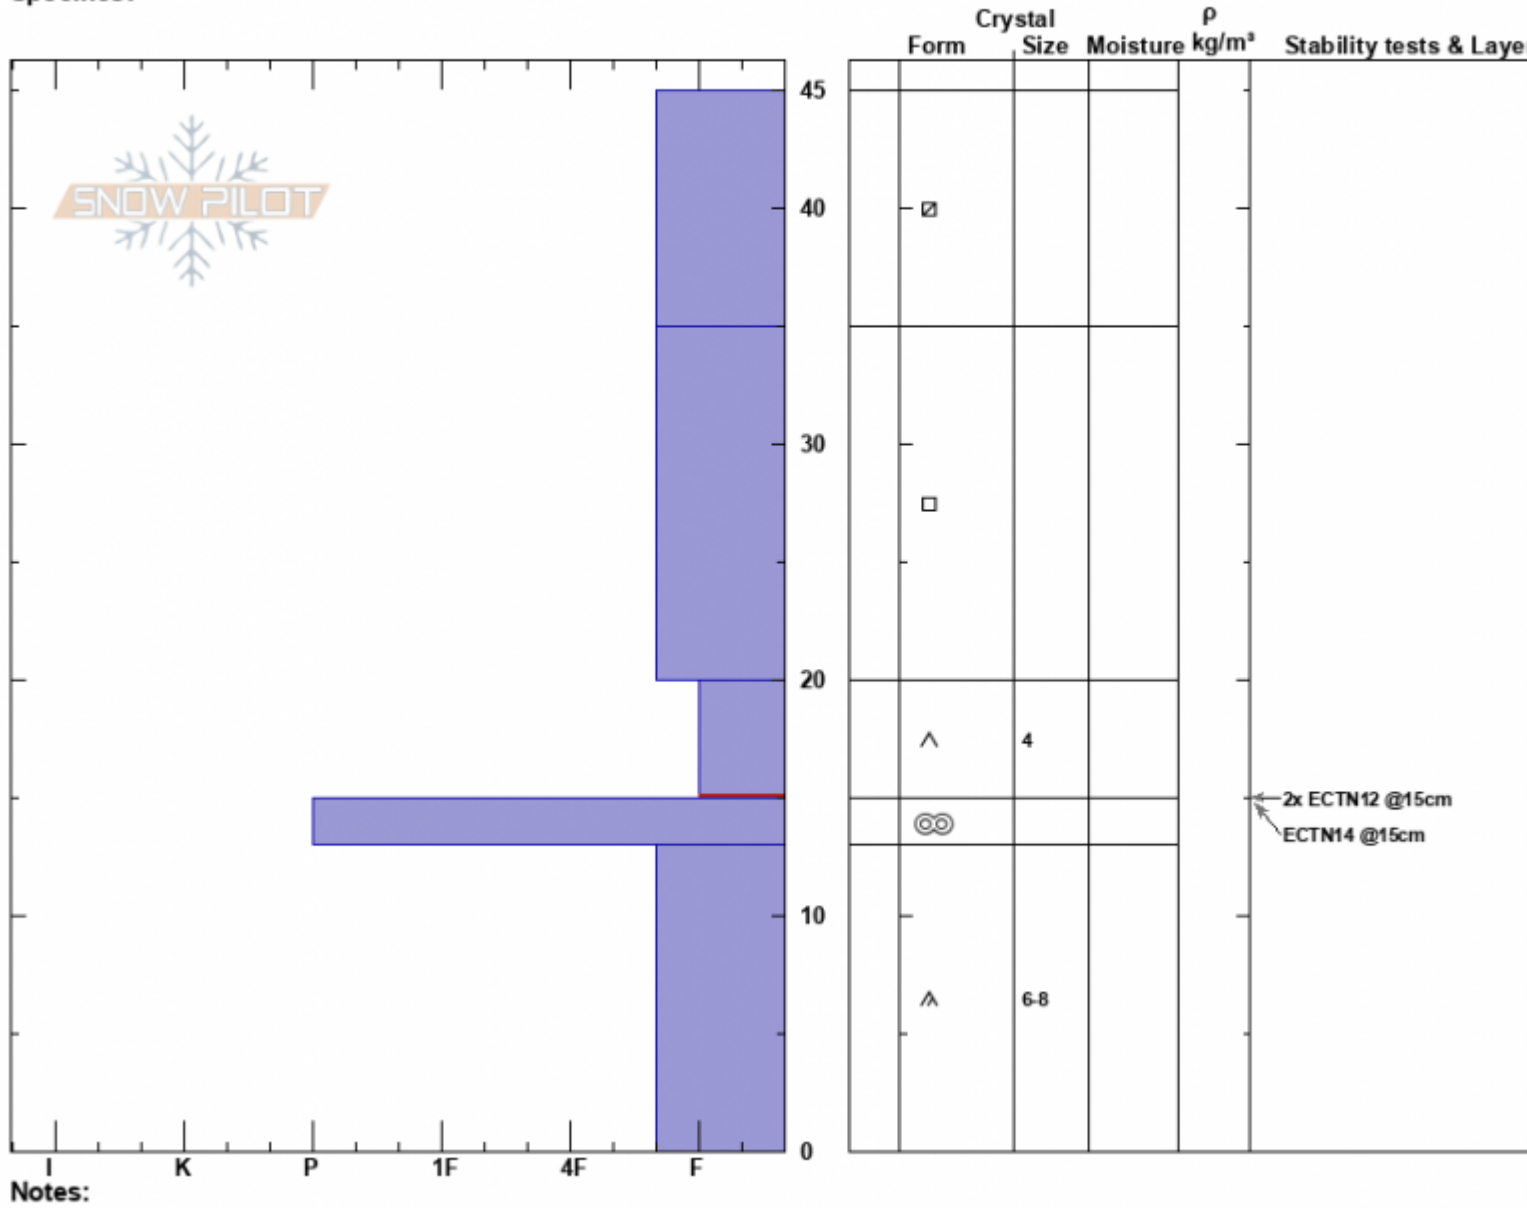

Lazy Susan  
 Bridger Range  
 MT  
 Elevation: 8500 ft  
 Aspect: 60°  
 Specifics:

Doug Chabot-Admin  
 12/19/2023 - 11:30am  
 Co-ord: 45.82334N, -110.92911W  
 Slope Angle: 27°  
 Wind Loading:

Stability: Fair  
 Air Temperature: -1°C  
 Sky Cover: CLR  
 Precipitation: NO  
 Wind:

HS:45  
 Layer Notes:  
 20-15cm: Problematic layer

Advisory Region  
 Bridger Range  
 Longitude  
 -110.93W  
 Latitude  
 45.83N  
 Bridger Range, 2023-12-20