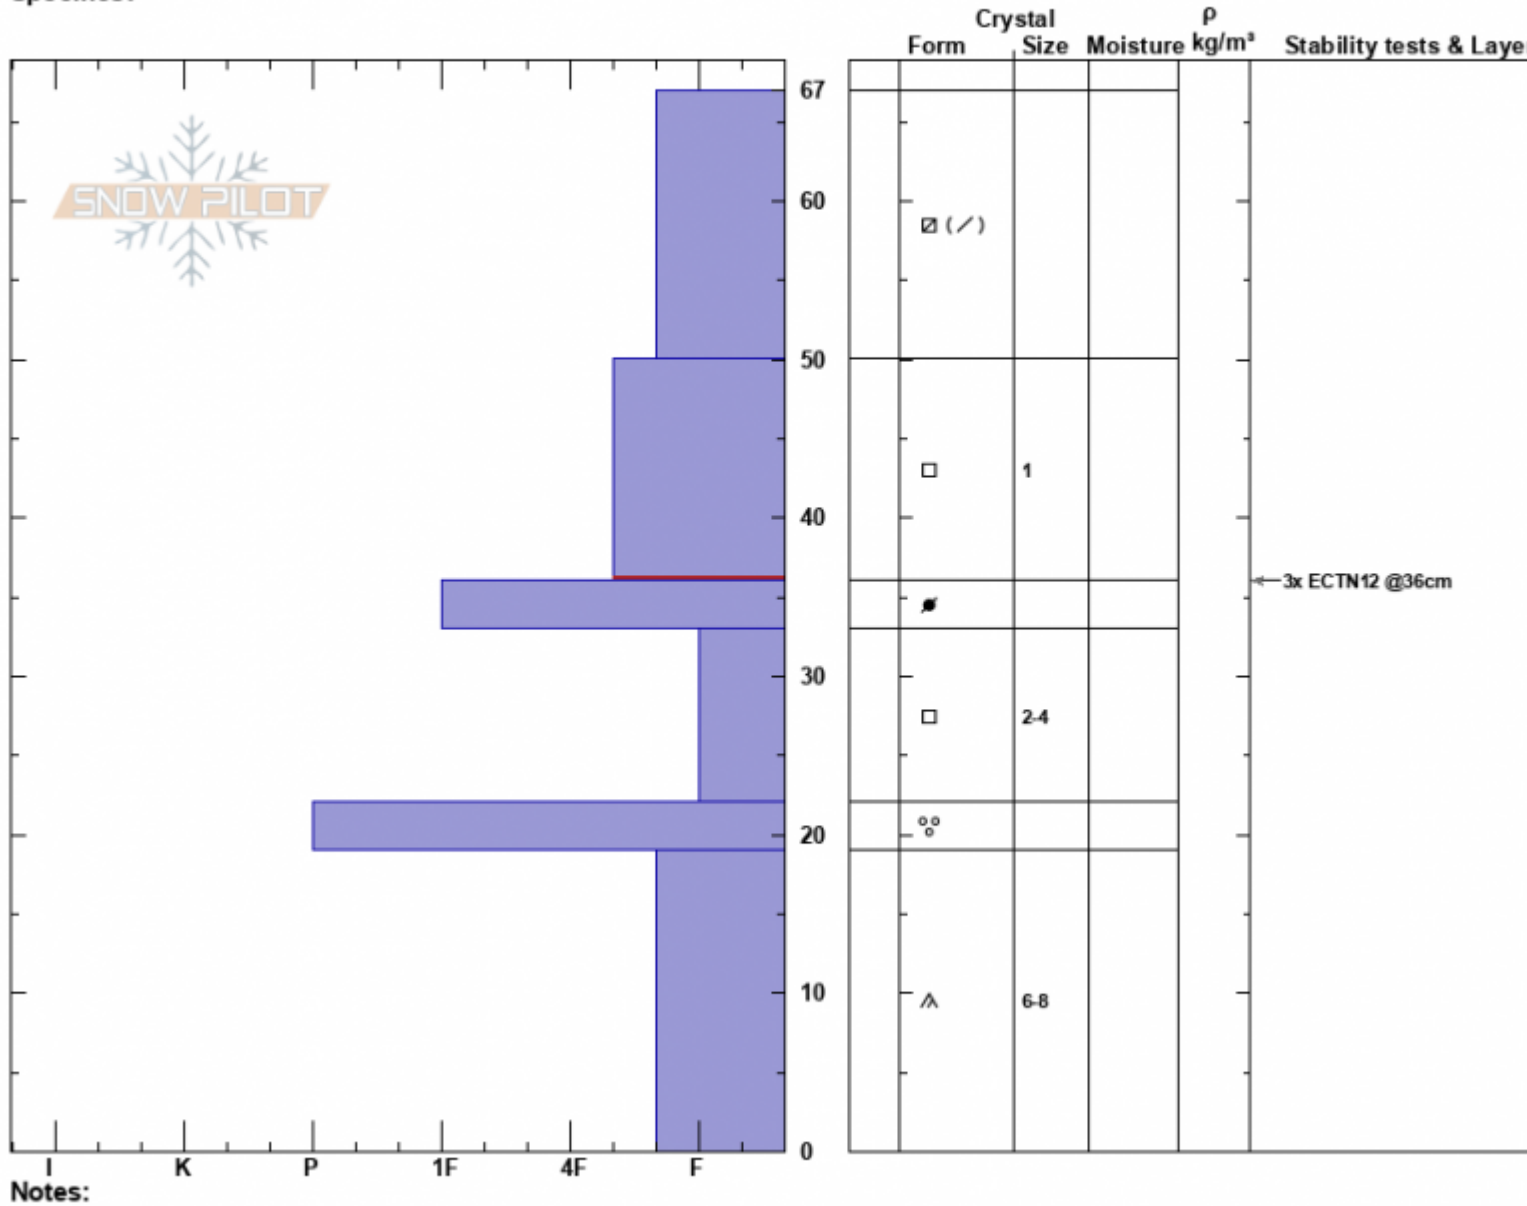

N. side of Ramp  
 Bridger Range  
 MT  
 Elevation: 8300 ft  
 Aspect: 355°  
 Specifics:

Doug Chabot-Admin  
 12/19/2023 - 12:22pm  
 Co-ord: 45.82415N, -110.92945W  
 Slope Angle: 36°  
 Wind Loading:

Stability: Fair  
 Air Temperature: -1°C  
 Sky Cover: CLR  
 Precipitation: NO  
 Wind:

HS:67  
 Layer Notes:  
 50-36cm: Problematic layer

Advisory Region  
 Bridger Range  
 Longitude  
 -110.93W  
 Latitude  
 45.83N  
 Bridger Range, 2023-12-20