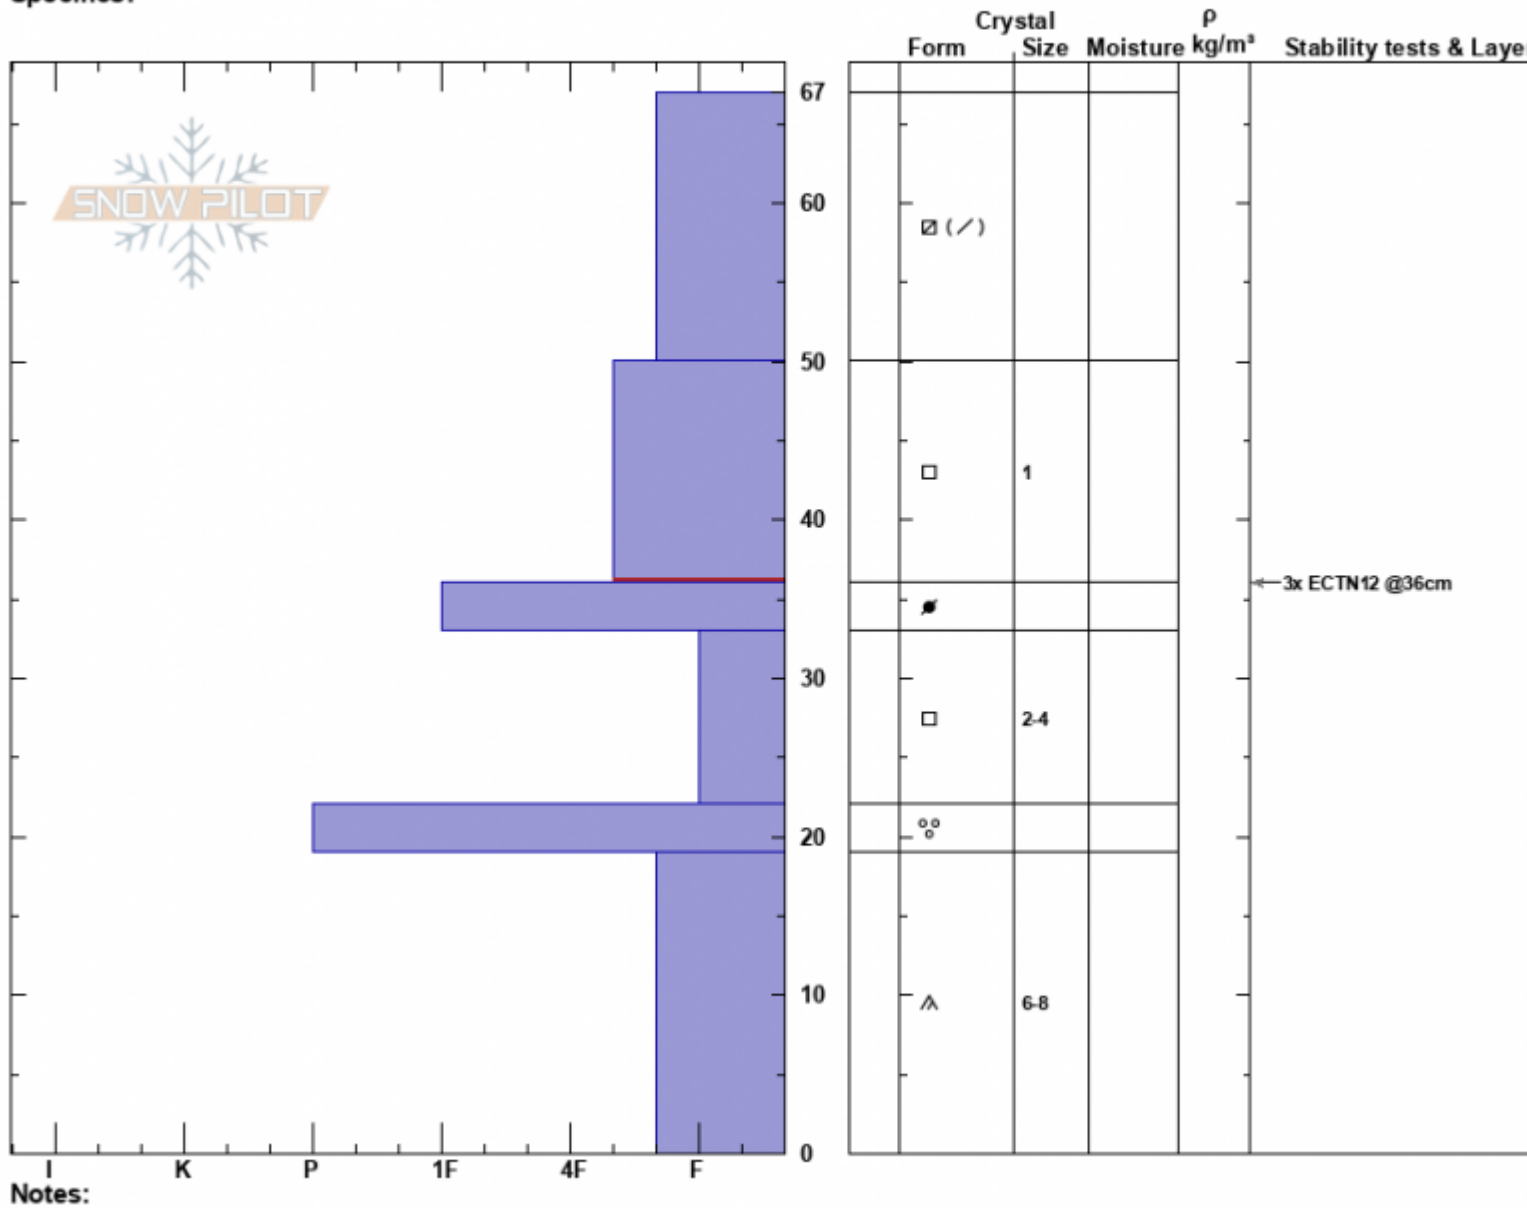

N. side of Ramp  
 Bridger Range  
 MT  
 Elevation: 8300 ft  
 Aspect: 355°  
 Specifics:

Doug Chabot-Admin  
 12/19/2023 - 12:22pm  
 Co-ord: 45.82415N, -110.92945W  
 Slope Angle: 36°  
 Wind Loading:

Stability: Fair  
 Air Temperature: -1°C  
 Sky Cover: CLR  
 Precipitation: NO  
 Wind:

HS:67  
 Layer Notes:  
 50-36cm: Problematic layer

Advisory Region  
 Bridger Range  
 Longitude  
 -110.93W  
 Latitude  
 45.83N  
 Bridger Range, 2023-12-20