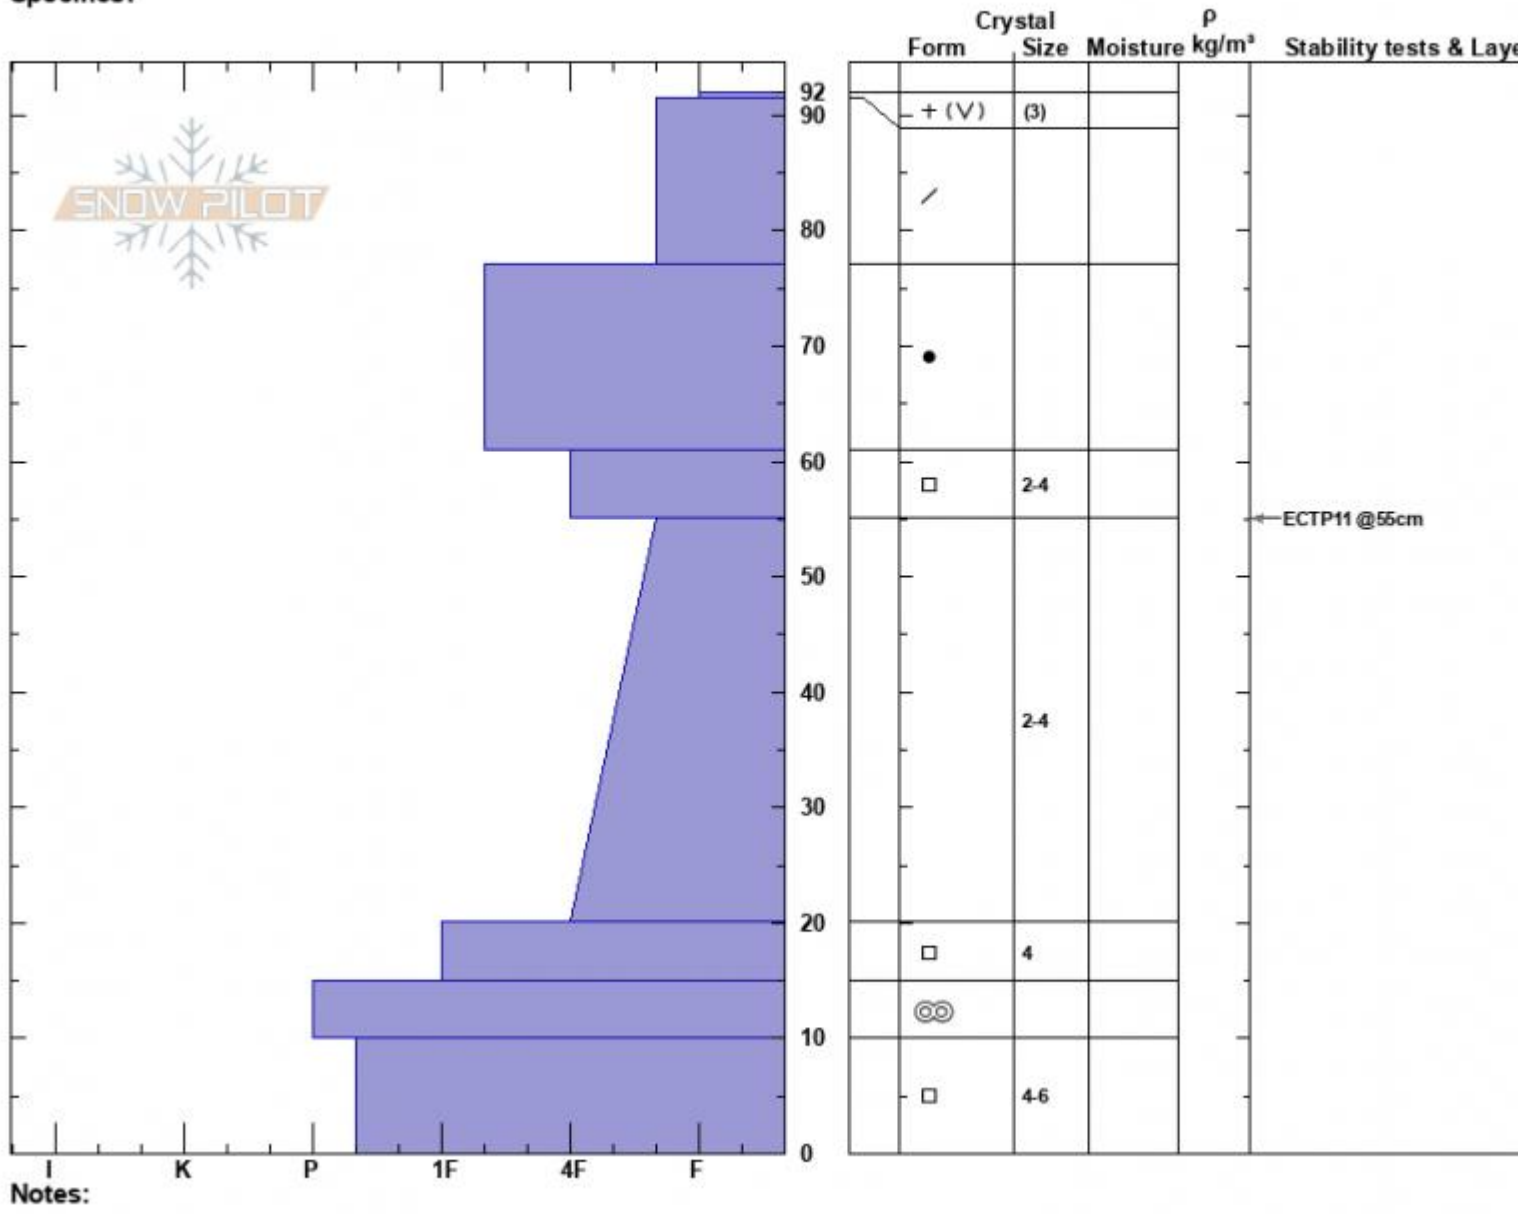

Tepee Boundary N
 Madison Range-S
 MT
 Elevation: 9600 ft
 Aspect: 355°
 Specifics:

Zach Peterson
 12/22/2023 - 12:00pm
 Co-ord: 44.91680N, -111.19044W
 Slope Angle: 22°
 Wind Loading: previous

Stability: Poor
 Air Temperature:
 Sky Cover: BKN
 Precipitation: NO
 Wind: SW Light Breeze

HS:92
 Layer Notes:
 61-55cm: Problematic layer

Notes:
 Advisory Region
 Southern Madison
 Longitude
 -111.19W
 Latitude
 44.90N
 Southern Madison, 2023-12-22