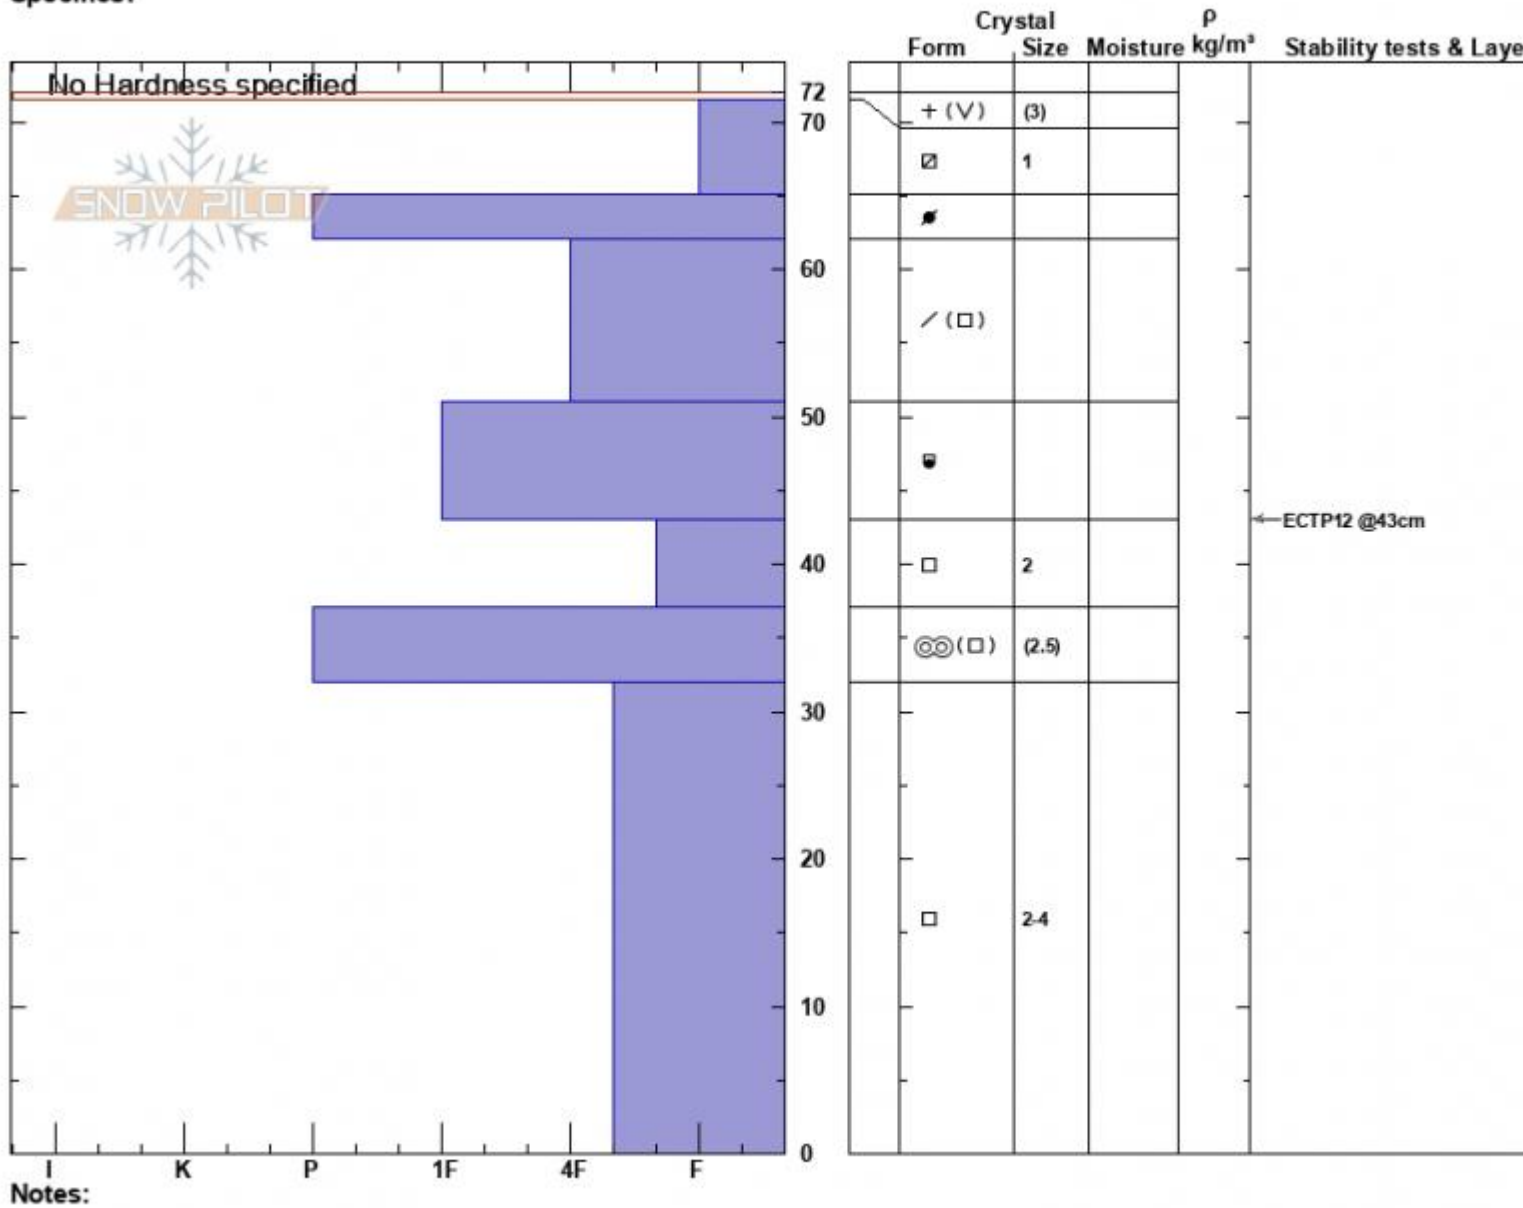

Tepee Boundary S  
 Madison Range-S  
 MT  
 Elevation: 9600 ft  
 Aspect: 171°  
 Specifics:

Zach Peterson  
 12/22/2023 - 1:00pm  
 Co-ord: 44.91395N, -111.18864W  
 Slope Angle: 15°  
 Wind Loading: previous

Stability: Poor  
 Air Temperature:  
 Sky Cover: BKN  
 Precipitation: S-1  
 Wind: SW Moderate

HS:72  
 Layer Notes:  
 43-37cm: Problematic layer

Advisory Region  
 Southern Madison  
 Longitude  
 -111.19W  
 Latitude  
 44.90N  
 Southern Madison, 2023-12-22