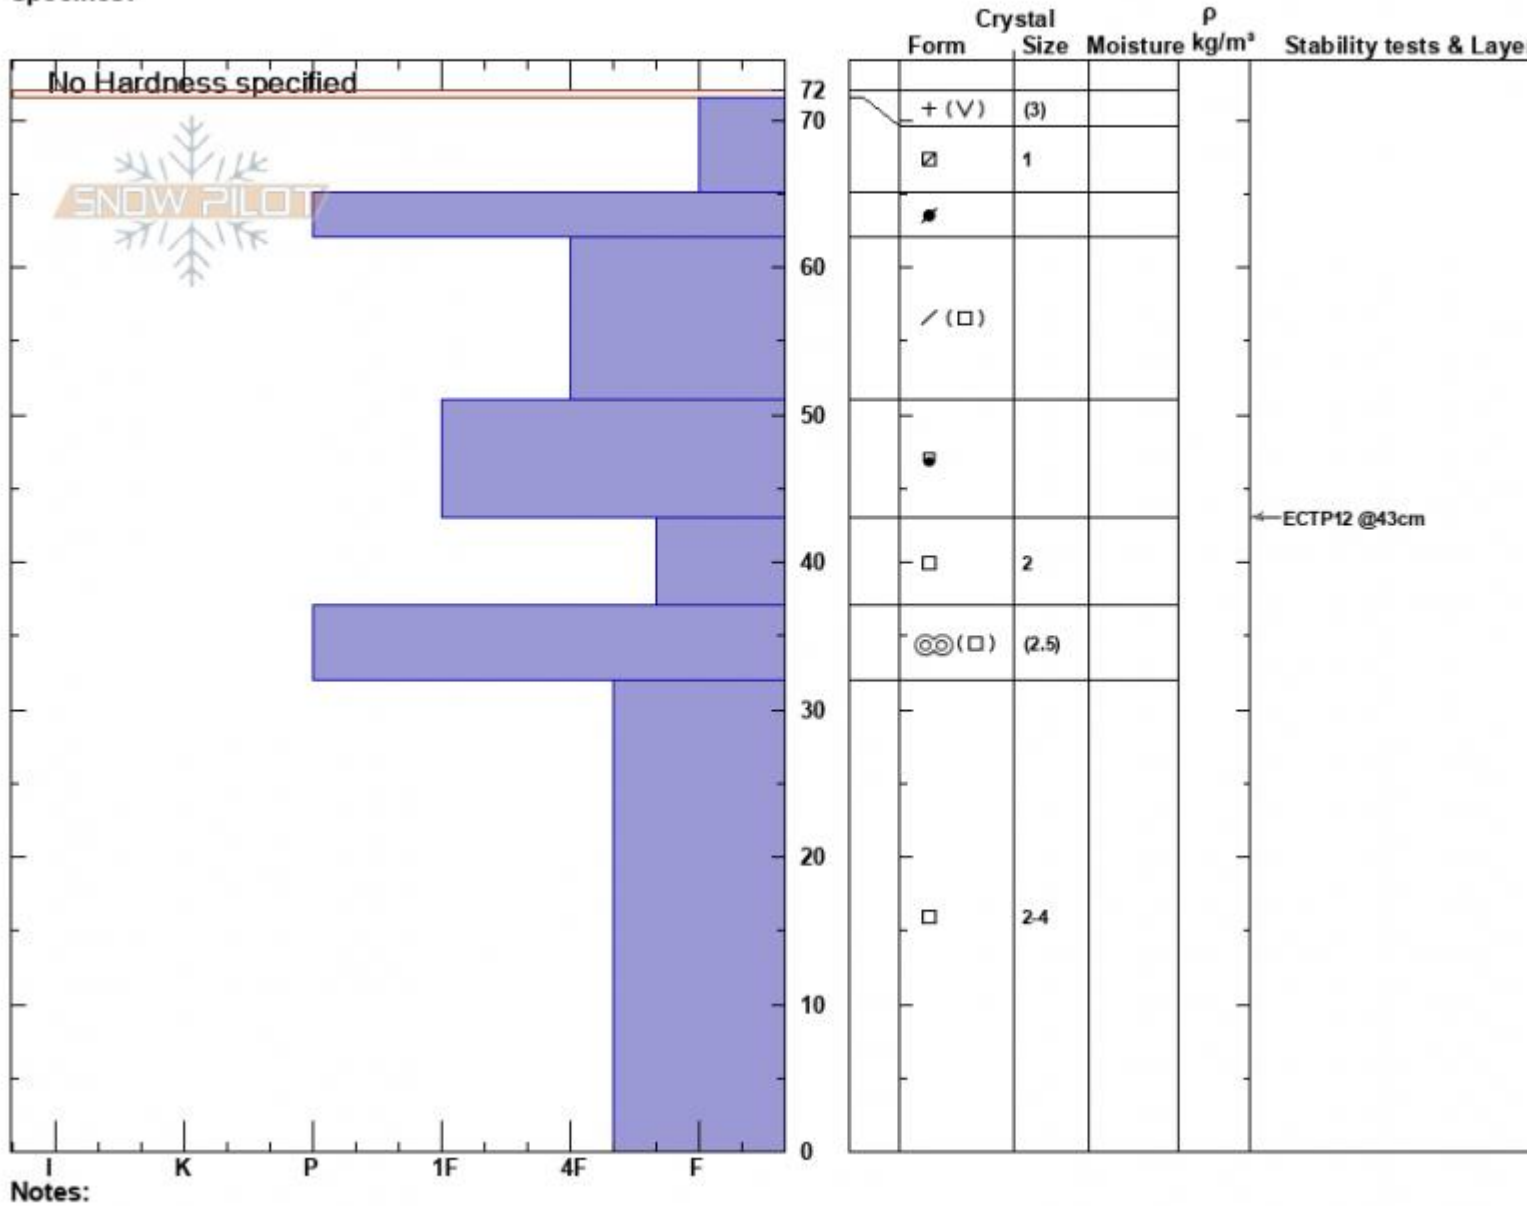

Tepee Boundary S
 Madison Range-S
 MT
 Elevation: 9600 ft
 Aspect: 171°
 Specifics:

Zach Peterson
 12/22/2023 - 1:00pm
 Co-ord: 44.91395N, -111.18864W
 Slope Angle: 15°
 Wind Loading: previous

Stability: Poor
 Air Temperature:
 Sky Cover: BKN
 Precipitation: S-1
 Wind: SW Moderate

HS:72
 Layer Notes:
 43-37cm: Problematic layer

Advisory Region
 Southern Madison
 Longitude
 -111.19W
 Latitude
 44.90N
 Southern Madison, 2023-12-22