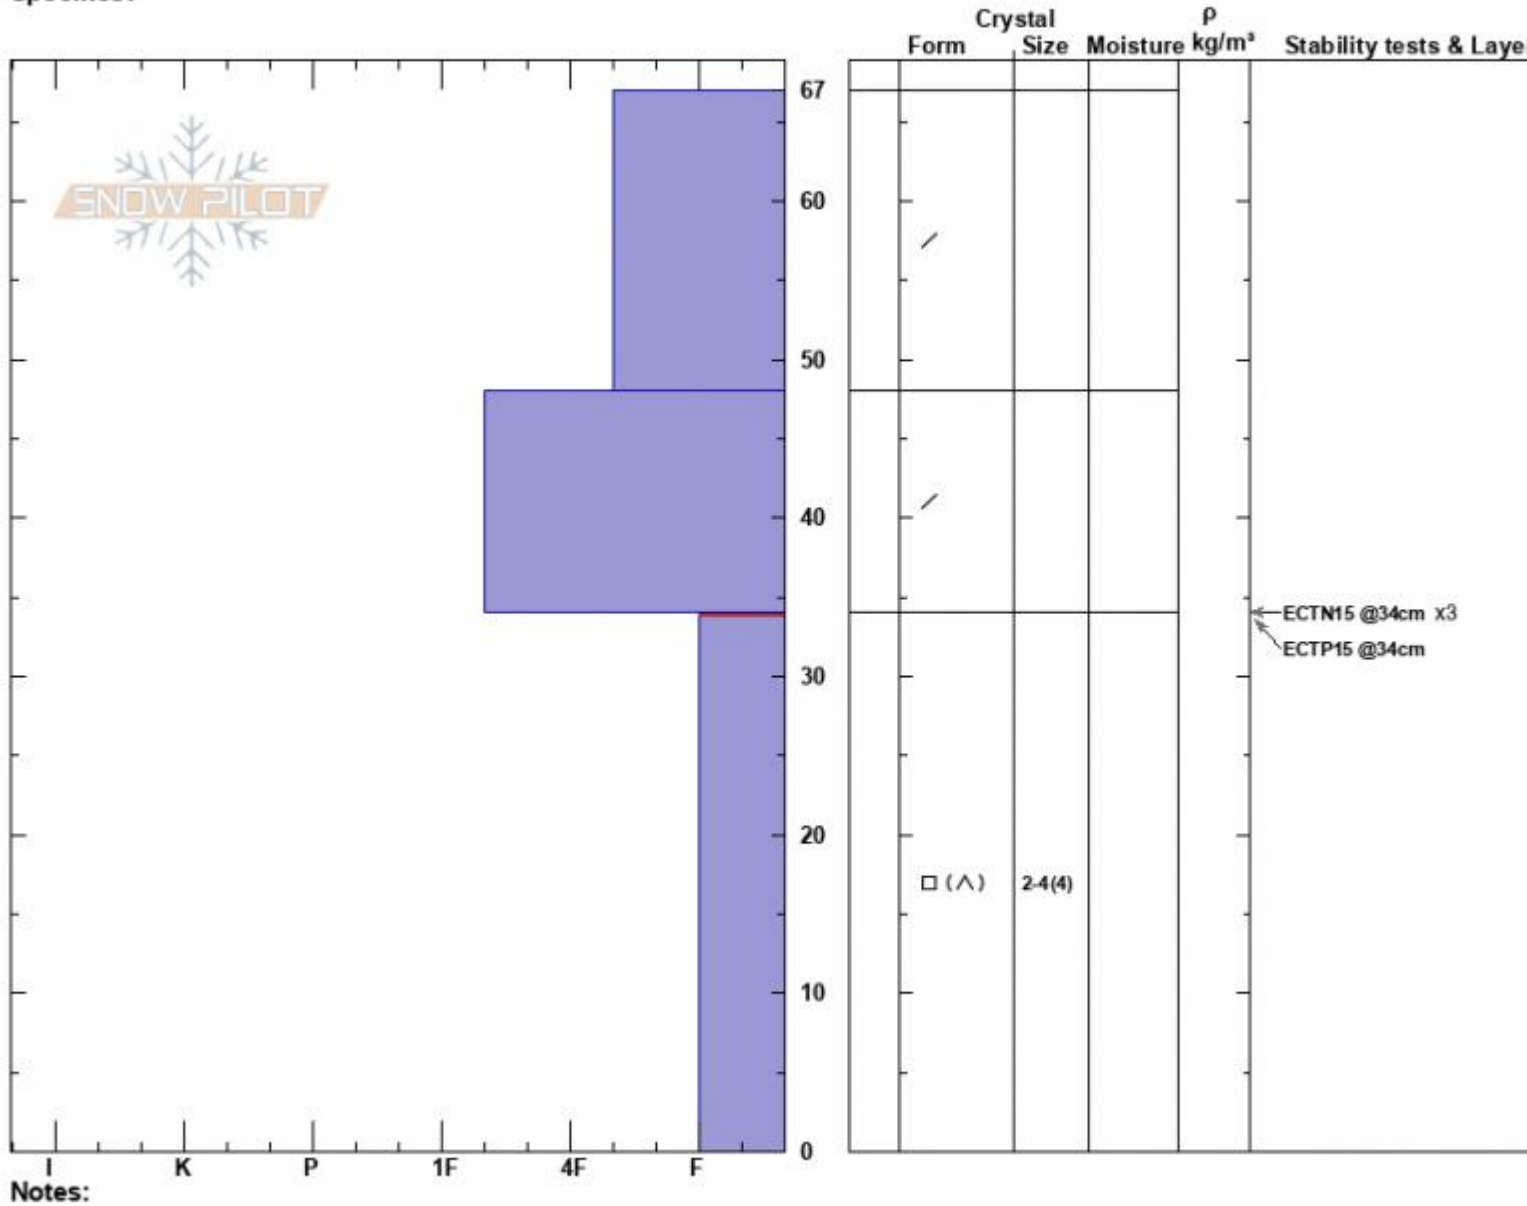

Miller Ridge  
 Beartooths  
 MT  
 Elevation: 9700 ft  
 Aspect: 66°  
 Specifics:

Zach Peterson  
 12/21/2023 - 11:00am  
 Co-ord: 45.03583N, -109.95306W  
 Slope Angle: 25°  
 Wind Loading: no

Stability: Fair  
 Air Temperature:  
 Sky Cover: OVC  
 Precipitation: S-1  
 Wind:

HS:67      **Layer Notes:**  
 34-0cm: Problematic layer

Advisory Region  
 Cooke City  
 Longitude  
 -109.97W  
 Latitude  
 45.04N  
 Cooke City, 2023-12-21