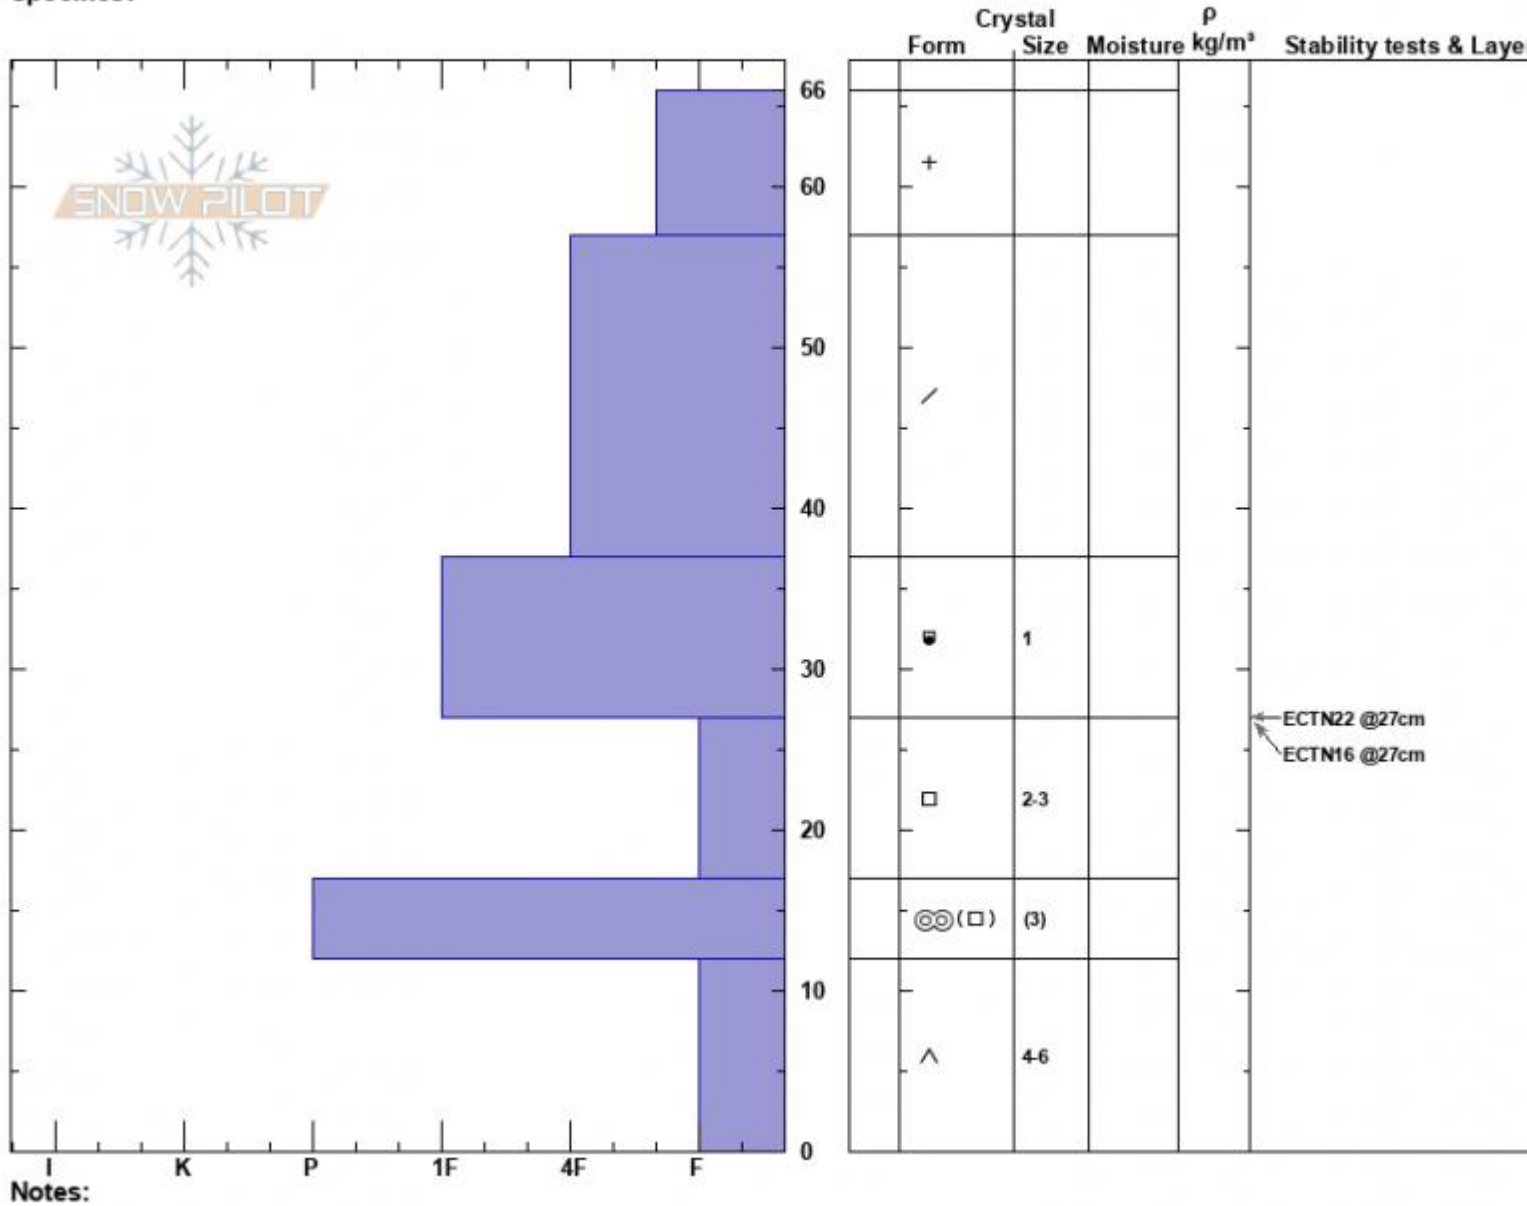

Refrigerator Chutes
 Bridger Range
 MT
 Elevation: 8000 ft
 Aspect: 37°
 Specifics:

Zach Peterson
 12/24/2023 - 10:30am
 Co-ord: 45.82945N, -110.93067W
 Slope Angle: 30°
 Wind Loading: no

Stability: Fair
 Air Temperature:
 Sky Cover: CLR
 Precipitation: NO
 Wind: SW Light Breeze

HS:66
 Layer Notes:
 27-17cm: Problematic layer

Advisory Region
 Bridger Range
 Longitude
 -110.93W
 Latitude
 45.83N
 Bridger Range, 2023-12-24