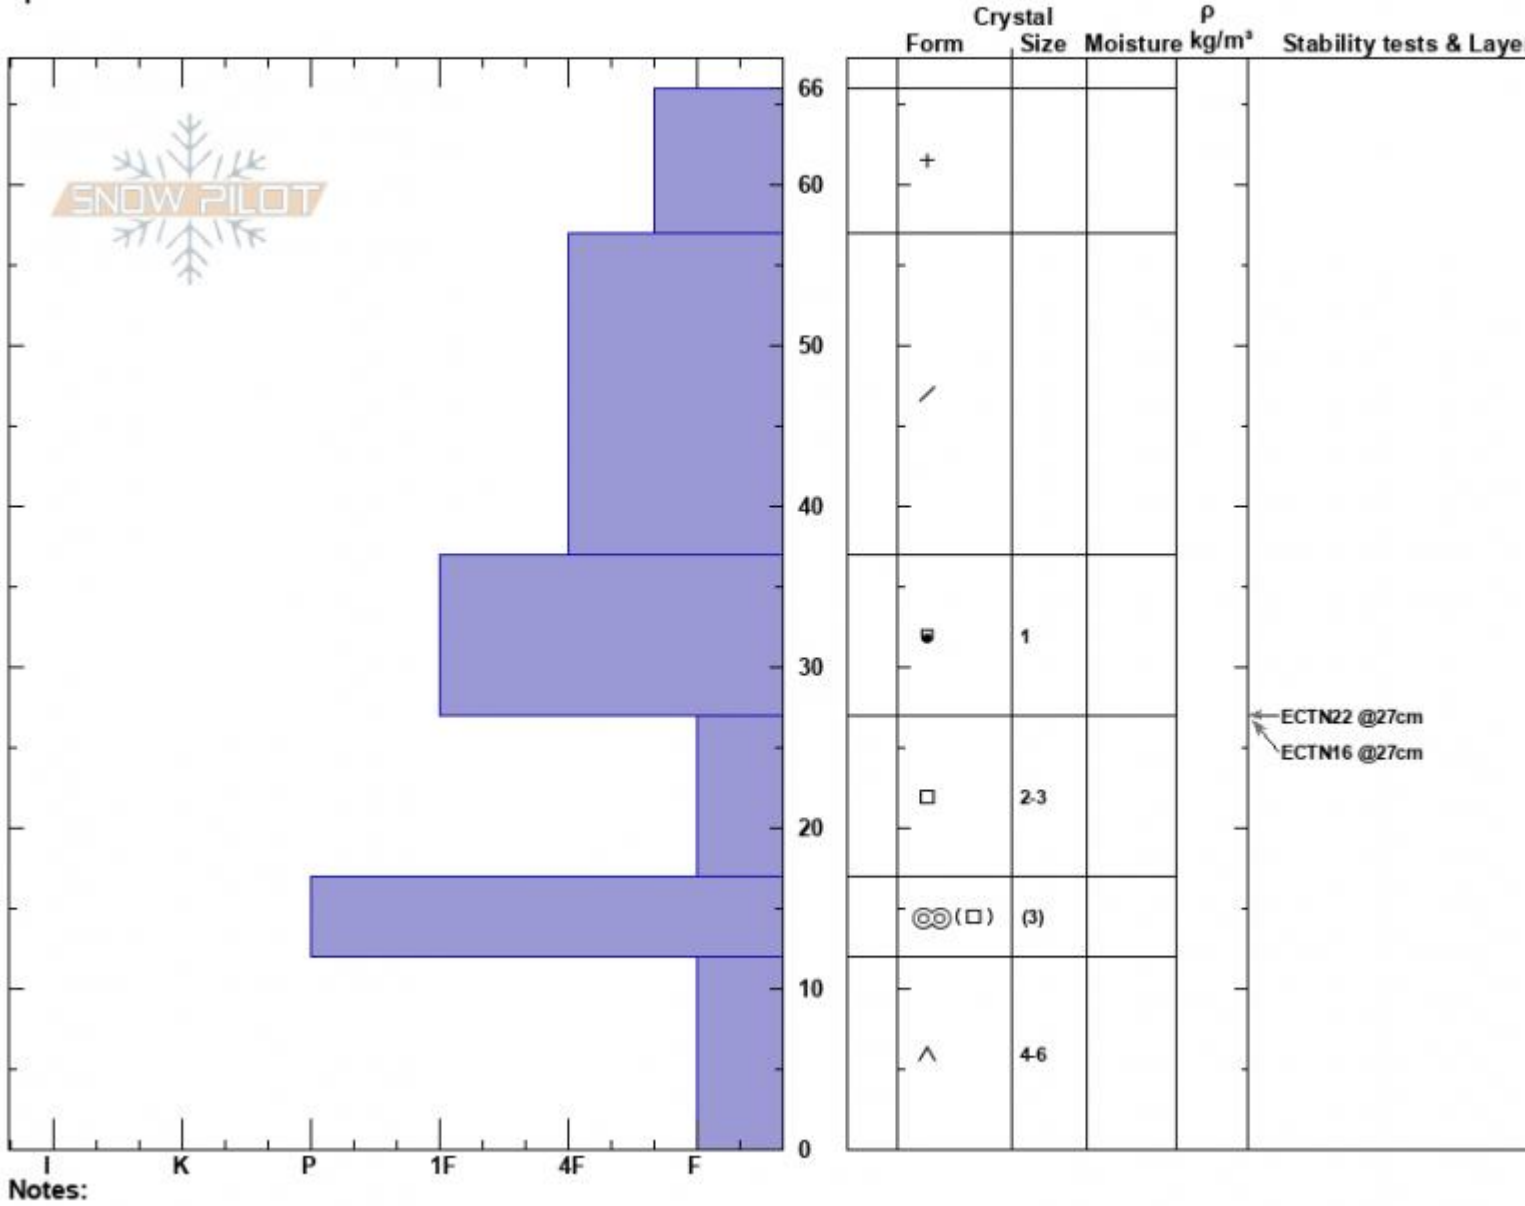

Refrigerator Chutes  
 Bridger Range  
 MT  
 Elevation: 8000 ft  
 Aspect: 37°  
 Specifics:

Zach Peterson  
 12/24/2023 - 10:30am  
 Co-ord: 45.82945N, -110.93067W  
 Slope Angle: 30°  
 Wind Loading: no

Stability: Fair  
 Air Temperature:  
 Sky Cover: CLR  
 Precipitation: NO  
 Wind: SW Light Breeze

HS:66  
 Layer Notes:  
 27-17cm: Problematic layer

Advisory Region  
 Bridger Range  
 Longitude  
 -110.93W  
 Latitude  
 45.83N  
 Bridger Range, 2023-12-24