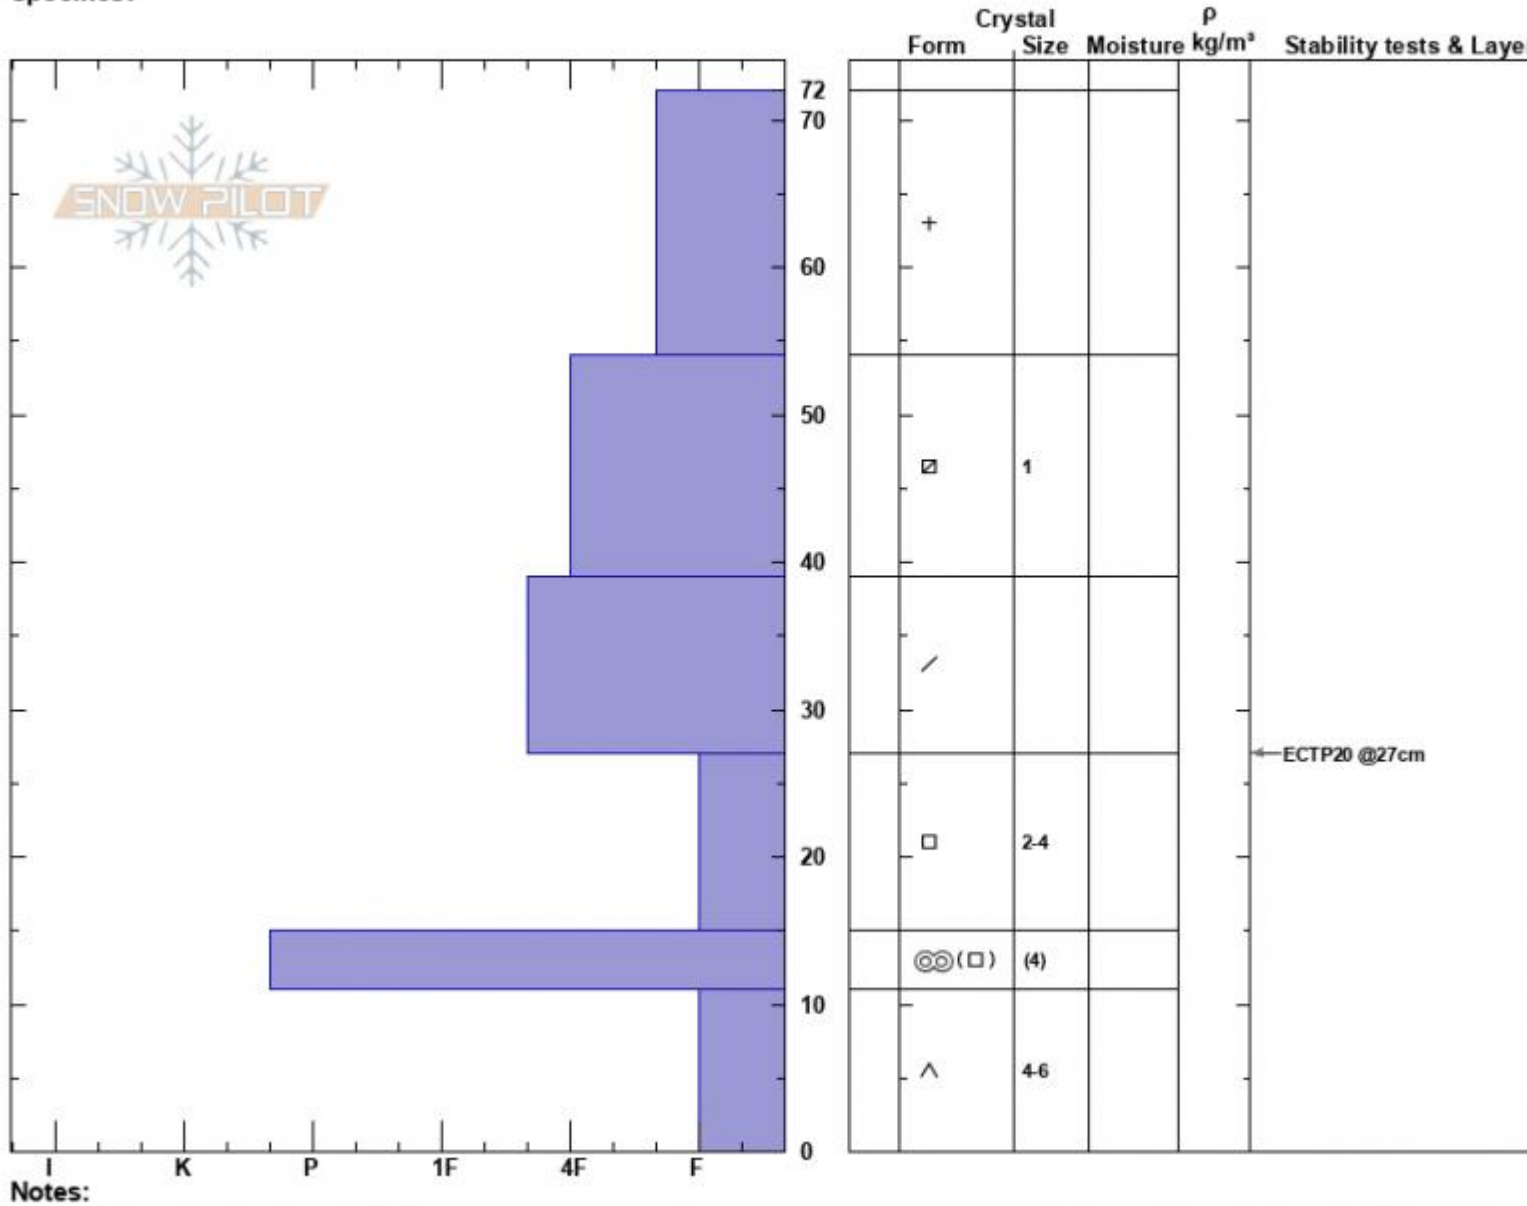

Upper Ramp  
 Bridger Range  
 MT  
 Elevation: 8500 ft  
 Aspect: 45°  
 Specifics:

Zach Peterson  
 12/24/2023 - 11:45am  
 Co-ord: 45.82760N, -110.93225W  
 Slope Angle: 25°  
 Wind Loading: no

Stability: Fair  
 Air Temperature:  
 Sky Cover: CLR  
 Precipitation: NO  
 Wind: SW Moderate

HS:72      **Layer Notes:**  
 27-15cm: Problematic layer

Advisory Region  
 Bridger Range  
 Longitude  
 -110.93W  
 Latitude  
 45.83N  
 Bridger Range, 2023-12-24