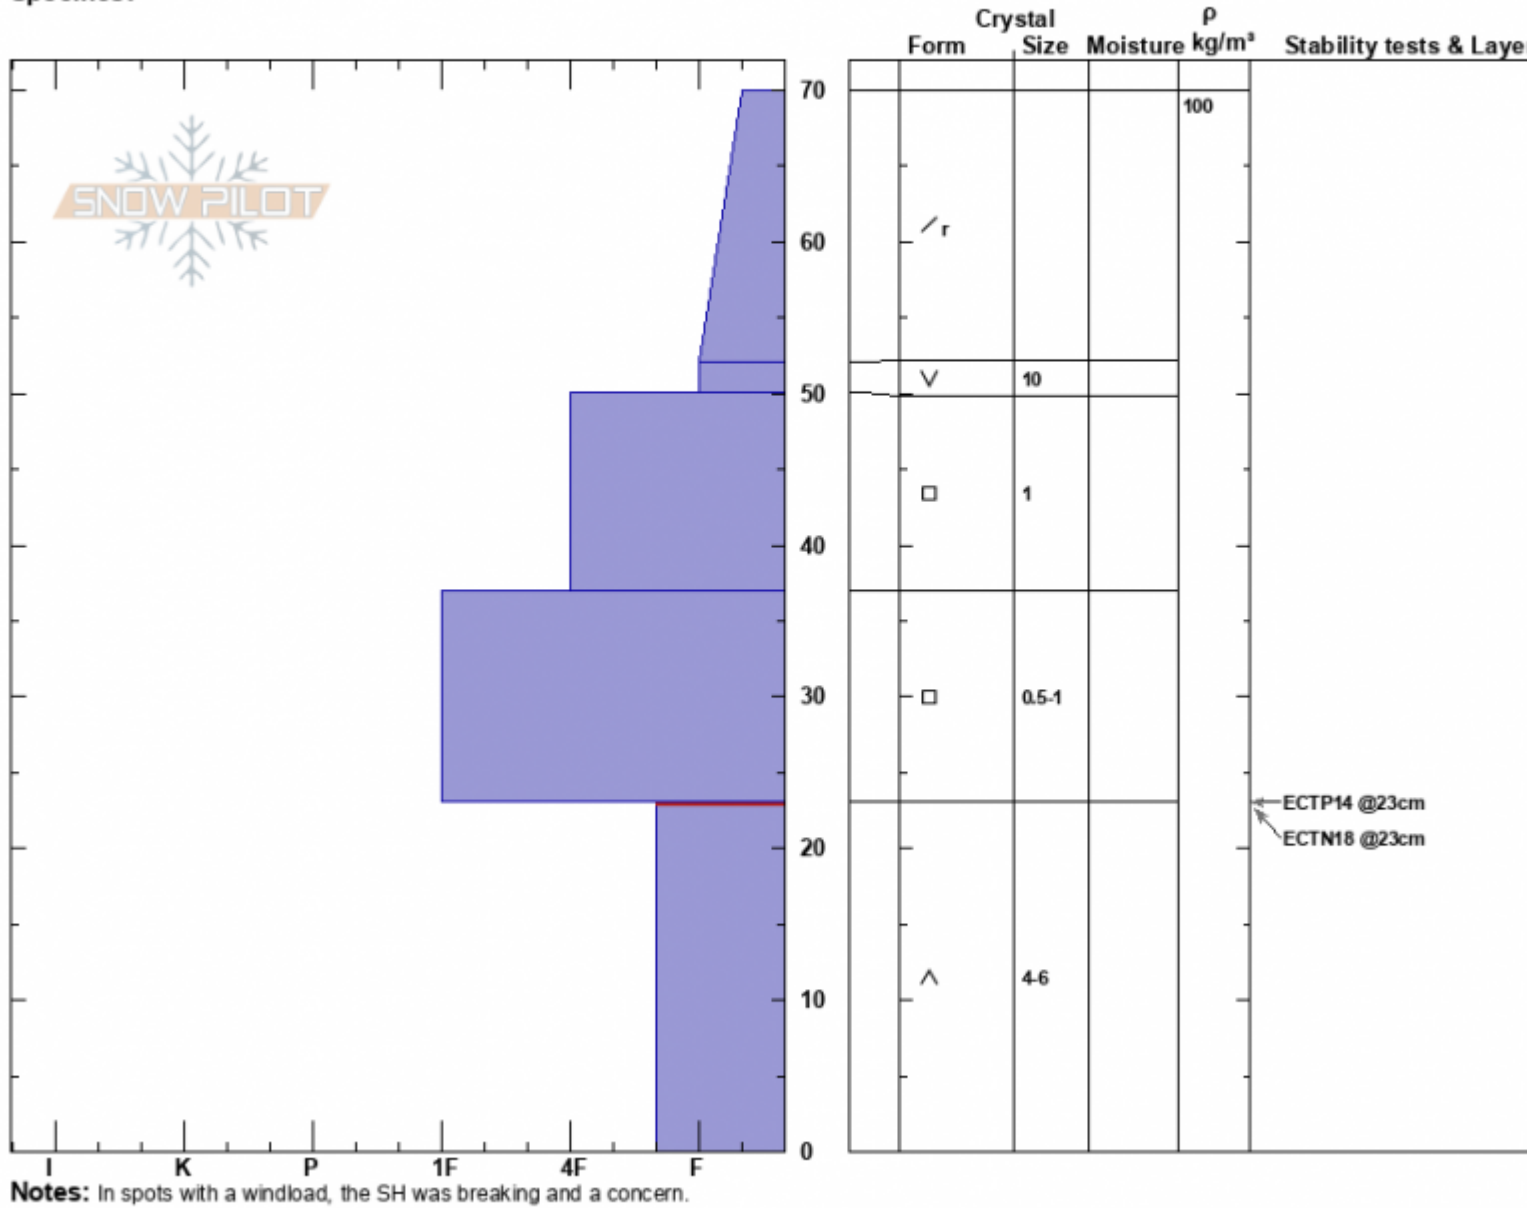

Marge
 Lionhead Range
 MT
 Elevation: 9020 ft
 Aspect: 65°
 Specifics:

Doug Chabot-Admin
 12/24/2023 - 10:00am
 Co-ord: 44.71481N, -111.31743W
 Slope Angle: 27°
 Wind Loading:

Stability: Fair
 Air Temperature: -11°C
 Sky Cover: CLR
 Precipitation: NO
 Wind:

HS:70
 Layer Notes:
 23-0cm: Problematic layer

Advisory Region
 Lionhead Range
 Longitude
 -111.32W
 Latitude
 44.71N
 Lionhead Range, 2023-12-25