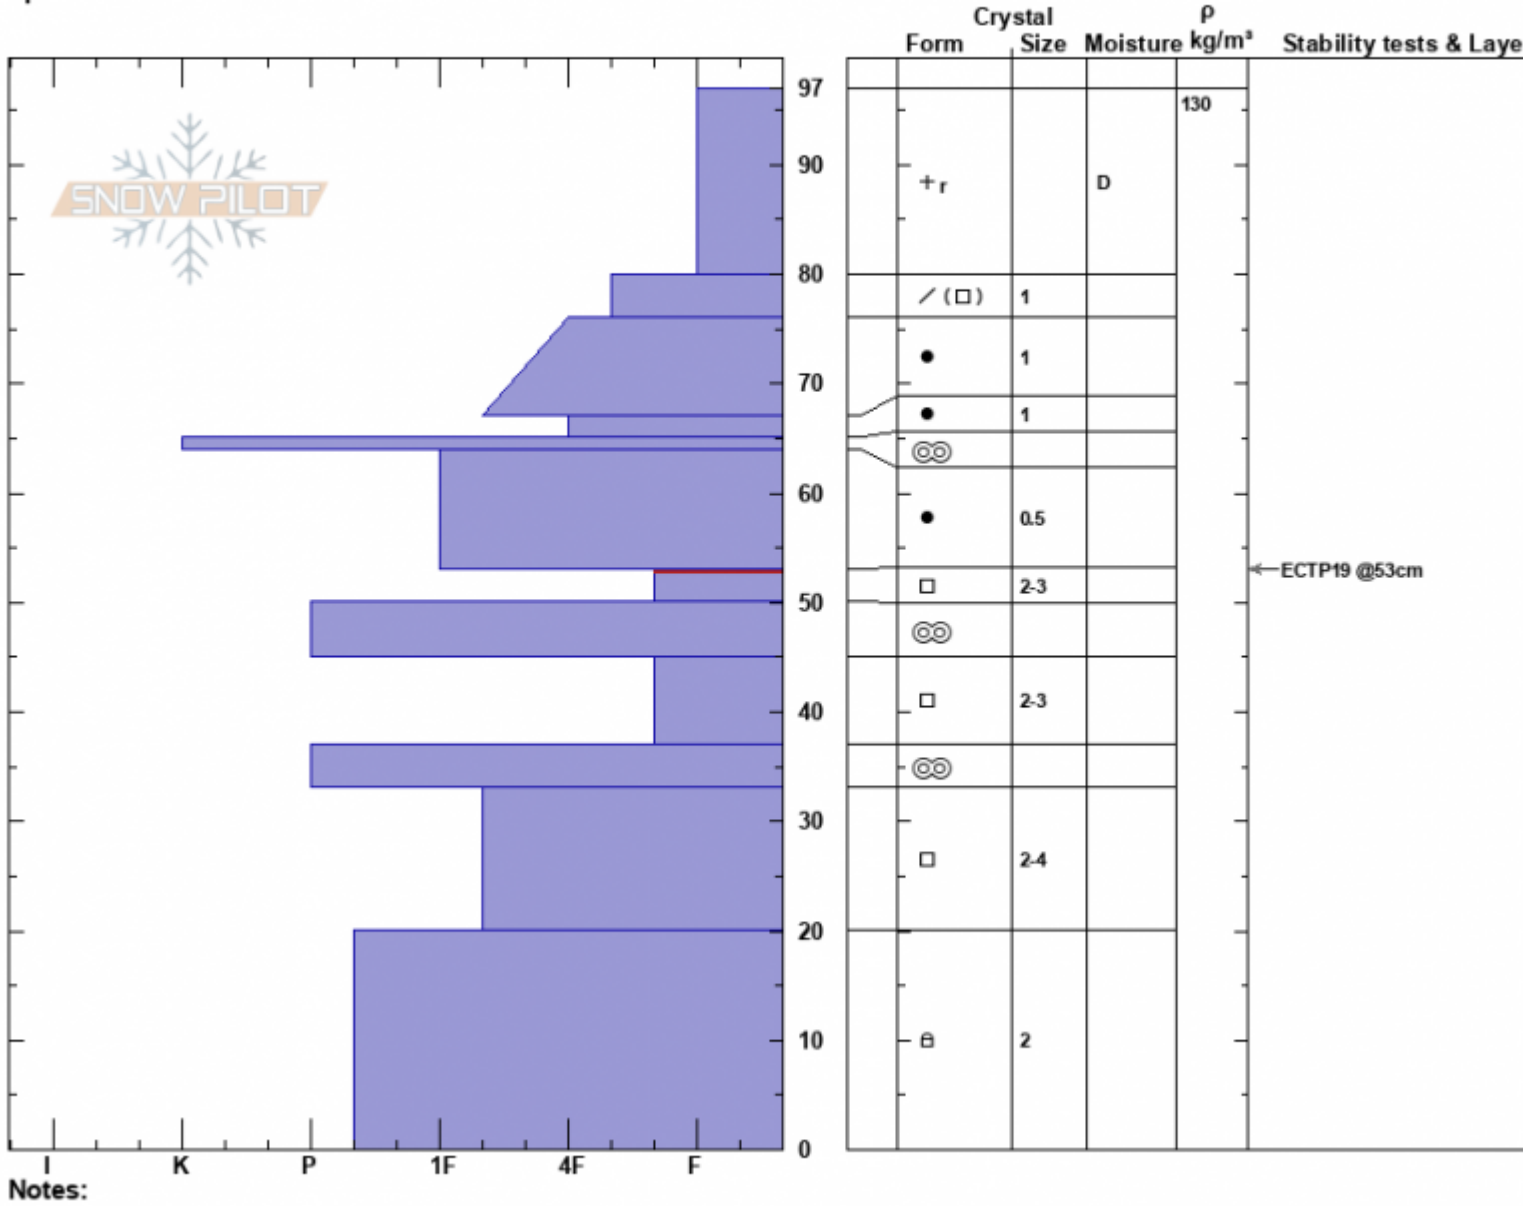

Sawtellr Rd Switchback  
 Centennial Range  
 MT  
 Elevation: 9100 ft  
 Aspect: 220°  
 Specifics:

Doug Chabot-Admin  
 12/23/2023 - 12:20pm  
 Co-ord: 44.55951N, -111.44660W  
 Slope Angle: 15°  
 Wind Loading: no

Stability: Fair  
 Air Temperature:  
 Sky Cover: OVC  
 Precipitation: S-1  
 Wind: NW Moderate

HS:97  
 Layer Notes:  
 53-50cm: Problematic layer

Notes:  
 Advisory Region  
 Island Park  
 Longitude  
 -111.44W  
 Latitude  
 44.56N  
 Island Park, 2023-12-25