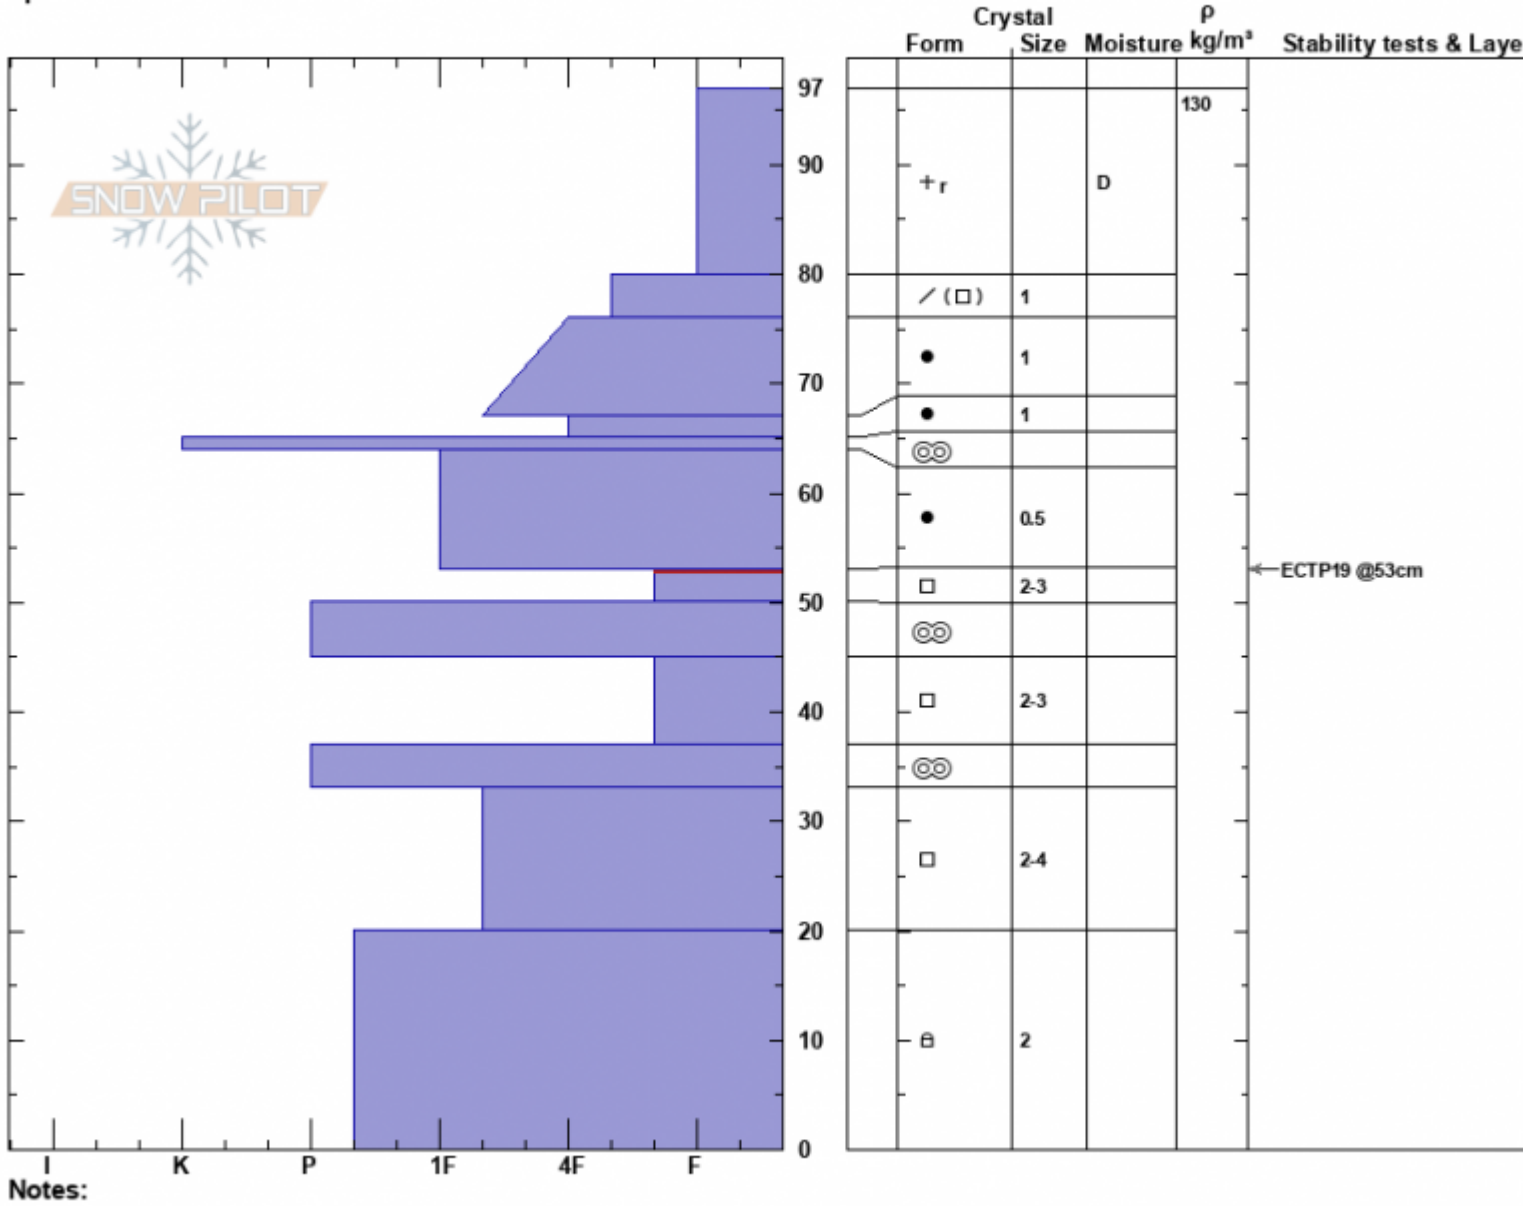

Sawtellr Rd Switchback
 Centennial Range
 MT
 Elevation: 9100 ft
 Aspect: 220°
 Specifics:

Doug Chabot-Admin
 12/23/2023 - 12:20pm
 Co-ord: 44.55951N, -111.44660W
 Slope Angle: 15°
 Wind Loading: no

Stability: Fair
 Air Temperature:
 Sky Cover: OVC
 Precipitation: S-1
 Wind: NW Moderate

HS:97
 Layer Notes:
 53-50cm: Problematic layer

Notes:
 Advisory Region
 Island Park
 Longitude
 -111.44W
 Latitude
 44.56N
 Island Park, 2023-12-25